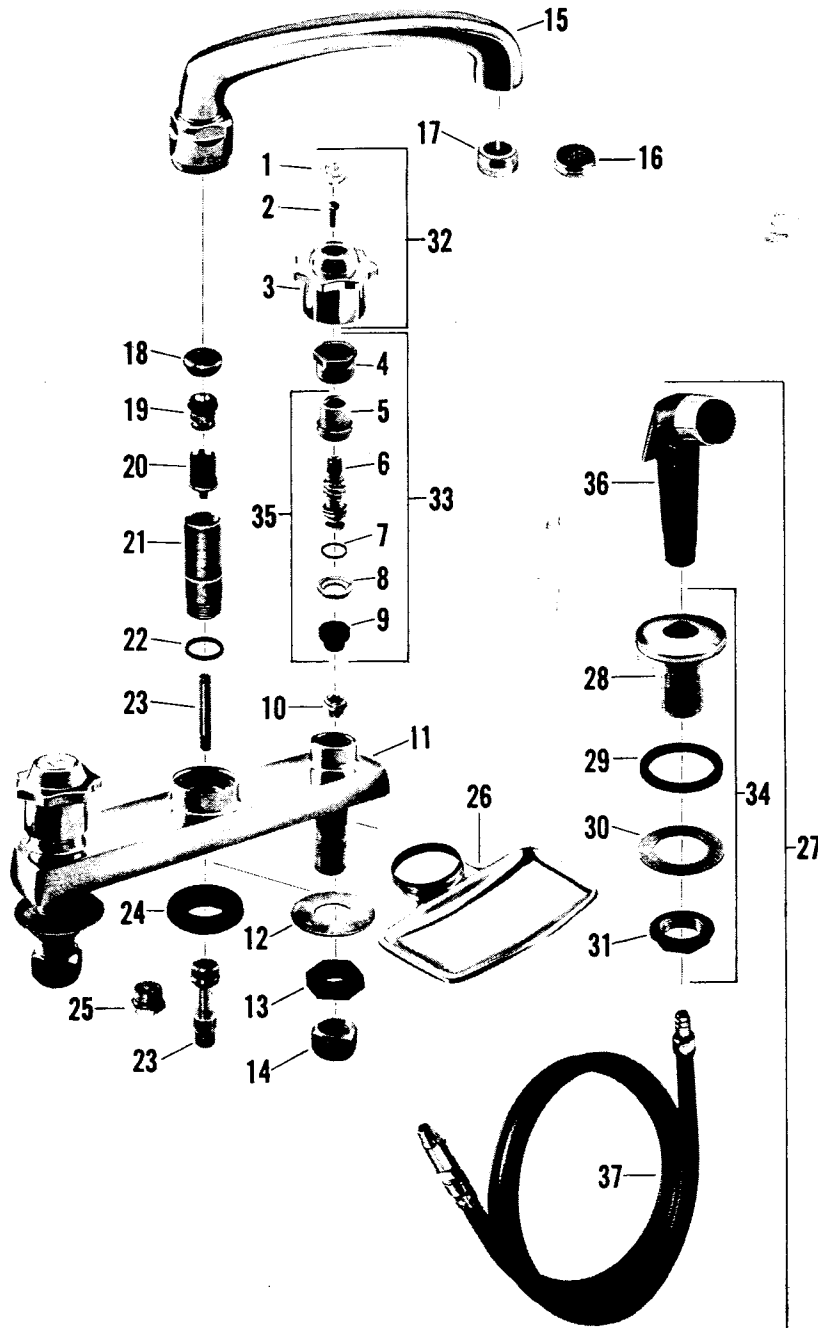

Plumbing Parts
Depot
610-495-8790
www.ppd1.biz