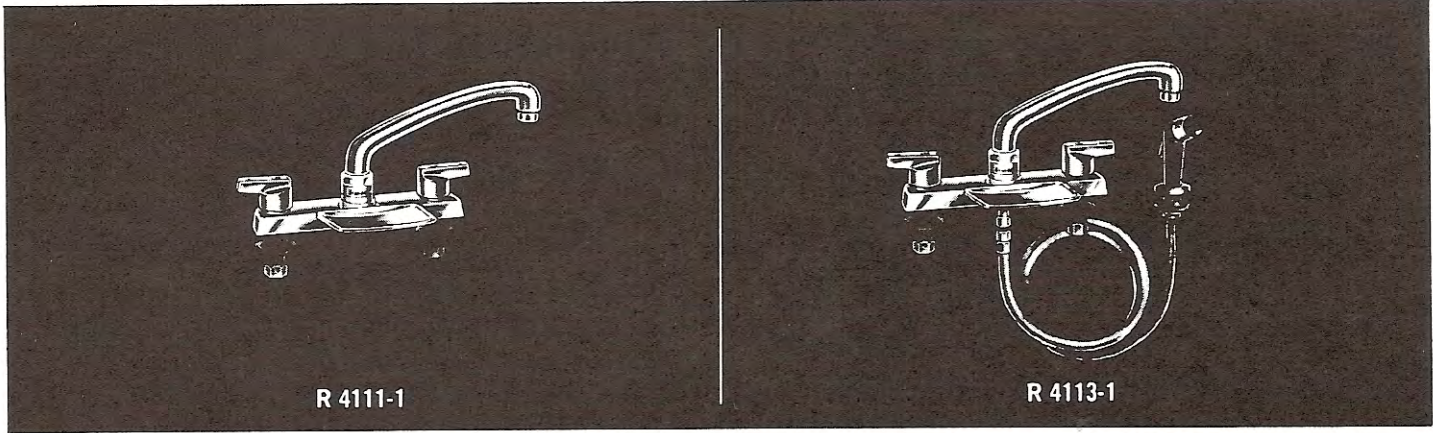

Top Mount Sink Fittings

Heritage Trim—Lever Handles—Aquaseal

Plumbing Parts Depot
610-495-8790
www.ppd1.biz

no.	description	part no.	N 4100-1	N 4102-1	N 4110-1	N 4112-1
			N 4101-1	N 4103-1	N 4111-1	N 4113-1
1	Handle Screw	690-31				
2	Handle - Specify Index	64074-02				
3	Lock Nut	855-17				
4	Stem Nut - R.H. Thread	72956-07				
	Stem Nut - L.H. Thread	72957-07				
5	Stem w/Swivel & Friction Ring - R.H. Thread	72952-07				
	Stem w/swivel & Friction Ring - L.H. Thread	72953-07				
6	Friction Ring	246-37				
7	Stop Ring	72959-07				
8	Aquaseal Diaphragm	72960-07				
9	Aquaseal Trim S/A - R.H. Thread Stem	72950-07				
	Aquaseal Trim S/A - L.H. Thread Stem	72951-07				
10	Aquaseal Trim Less Lock Nut - R.H. Thread Stem	72950-17				
	Aquaseal Trim Less Lock Nut - L.H. Thread Stem	72951-17				
11	Seat	862-14				
12	Body *	8171-02				
13	Friction Washer	754-19				
14	Lock Nut	300-27				
15	Coupling Nut	24220-08				
16	Spout w/End Trim & "O" Ring	8099-02				
	Spout w/Aerator & "O" Ring	8098-02				
17	End Trim	279-12				
18	Aerator	56110-02				
19	Cap w/Washer	899-27				
20	Autospray (Upper)	696-17				
21	Autospray (Lower)	697-17				
22	Post	1271-27				
23	"O" Ring	887-17				
24	Hose Connection Tube	1155-27				
25	Gasket	1153-27				
26	Body Plug	875-17				
27	Soap Dish (N 4101-1, N 4103-1, N 4111-1, N 4113-1)	7847-06				
28	Hose & Spray Assembly	1035-12				
29	Spray Escutcheon	25895-02				
30	Washer	497-17				
31	Friction Washer	1013-29				
32	Lock Nut	24967-08				
33	Spray Escutcheon S/A	7827-02				
34	Spray Head Assembly	1169-22				
35	Hose Assembly	1092-27				

* Note - Part number for Body includes Seats, Post, Adapter & Pin

Top Mount Sink Fittings

Heritage Trim—Aquaseal

Plumbing Parts
Depot
610-495-8790
www.ppd1.biz

Plumbing Parts Depot

610-495-8790

www.ppd1.biz

* Part number for Body includes Seats, Adaptor, Pin & Post.
 Ref. number 35 replaces Aquaseal Kit #56361-05, which is no longer available