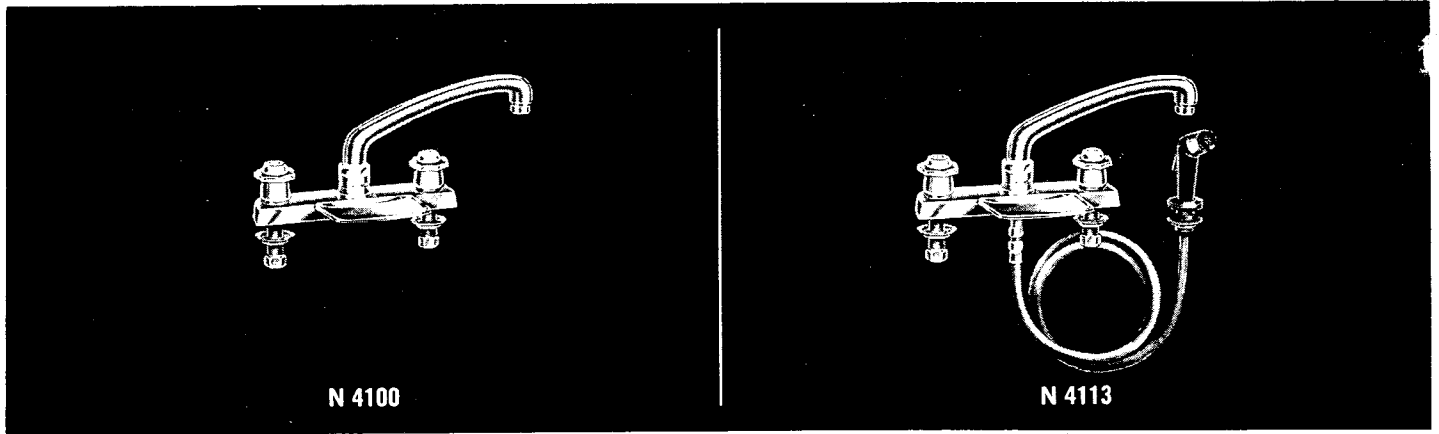

Top Mount Sink Fittings

Heritage Trim—Lever Handles—Aquaseal

Plumbing Parts Depot
610-495-8790
www.ppd1.biz

no.	description	part no.	N 4100-1	N 4102-1	N 4110-1	N 4112-1
			N 4101-1	N 4103-1	N 4111-1	N 4113-1
1	Handle Screw	690-31				
2	Handle - Specify Index	64074-02				
3	Lock Nut	855-17				
4	Stem Nut - R.H. Thread	72956-07				
	Stem Nut - L.H. Thread	72957-07				
5	Stem w/Swivel & Friction Ring - R.H. Thread	72952-07				
	Stem w/swivel & Friction Ring - L.H. Thread	72953-07				
6	Friction Ring	246-37				
7	Stop Ring	72959-07				
8	Aquaseal Diaphragm	72960-07				
9	Aquaseal Trim S/A - R.H. Thread Stem	72950-07				
	Aquaseal Trim S/A - L.H. Thread Stem	72951-07				
10	Aquaseal Trim Less Lock Nut - R.H. Thread Stem	72950-17				
	Aquaseal Trim Less Lock Nut - L.H. Thread Stem	72951-17				
11	Seat	862-14				
12	Body *	8171-02				
13	Friction Washer	754-19				
14	Lock Nut	300-27				
15	Coupling Nut	24220-08				
16	Spout w/End Trim & "O" Ring	8099-02				
	Spout w/Aerator & "O" Ring	8098-02				
17	End Trim	279-12				
18	Aerator	56110-02				
19	Cap w/Washer	899-27				
20	Autospray (Upper)	696-17				
21	Autospray (Lower)	697-17				
22	Post	1271-27				
23	"O" Ring	887-17				
24	Hose Connection Tube	1155-27				
25	Gasket	1153-27				
26	Body Plug	875-17				
27	Soap Dish (N 4101-1, N 4103-1, N 4111-1, N 4113-1)	7847-06				
28	Hose & Spray Assembly	1035-12				
29	Spray Escutcheon	25895-02				
30	Washer	497-17				
31	Friction Washer	1013-29				
32	Lock Nut	24967-08				
33	Spray Escutcheon S/A	7827-02				
34	Spray Head Assembly	1169-22				
35	Hose Assembly	1092-27				

* Note - Part number for Body includes Seats, Post, Adapter & Pin

Top Mount Sink Fittings

Heritage Trim—Aquaseal

Plumbing Parts
Depot
610-495-8790
www.ppd1.biz

Plumbing Parts Depot

610-495-8790

www.ppd1.biz

* Part number for Body includes Seats, Adaptor, Pin & Post.
 Ref. number 35 replaces Aquaseal Kit #56361-05, which is no longer available