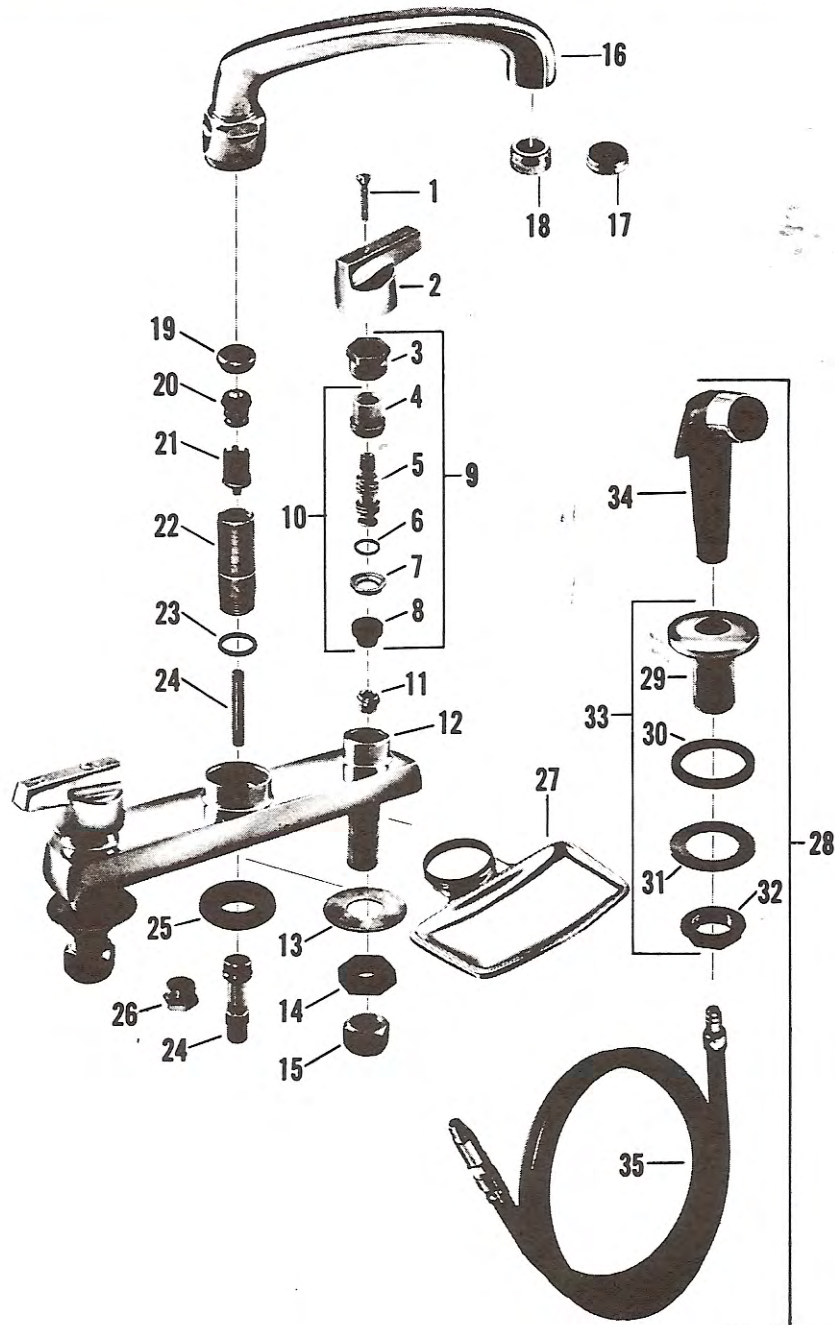

Top Mount Sink Fittings

Heritage Trim—Lever Handles—Aquaseal

Plumbing Parts Depot
610-495-8790
www.ppd1.biz

no.	description	part no.	N 4100-1	N 4102-1	N 4110-1	N 4112-1
			N 4101-1	N 4103-1	N 4111-1	N 4113-1
1	Handle Screw	690-31				
2	Handle - Specify Index	64074-02				
3	Lock Nut	855-17				
4	Stem Nut - R.H. Thread	72956-07				
	Stem Nut - L.H. Thread	72957-07				
5	Stem w/Swivel & Friction Ring - R.H. Thread	72952-07				
	Stem w/swivel & Friction Ring - L.H. Thread	72953-07				
6	Friction Ring	246-37				
7	Stop Ring	72959-07				
8	Aquaseal Diaphragm	72960-07				
9	Aquaseal Trim S/A - R.H. Thread Stem	72950-07				
	Aquaseal Trim S/A - L.H. Thread Stem	72951-07				
10	Aquaseal Trim Less Lock Nut - R.H. Thread Stem	72950-17				
	Aquaseal Trim Less Lock Nut - L.H. Thread Stem	72951-17				
11	Seat	862-14				
12	Body *	8171-02				
13	Friction Washer	754-19				
14	Lock Nut	300-27				
15	Coupling Nut	24220-08				
16	Spout w/End Trim & "O" Ring	8099-02				
	Spout w/Aerator & "O" Ring	8098-02				
17	End Trim	279-12				
18	Aerator	56110-02				
19	Cap w/Washer	899-27				
20	Autospray (Upper)	696-17				
21	Autospray (Lower)	697-17				
22	Post	1271-27				
23	"O" Ring	887-17				
24	Hose Connection Tube	1155-27				
25	Gasket	1153-27				
26	Body Plug	875-17				
27	Soap Dish (N 4101-1, N 4103-1, N 4111-1, N 4113-1)	7847-06				
28	Hose & Spray Assembly	1035-12				
29	Spray Escutcheon	25895-02				
30	Washer	497-17				
31	Friction Washer	1013-29				
32	Lock Nut	24967-08				
33	Spray Escutcheon S/A	7827-02				
34	Spray Head Assembly	1169-22				
35	Hose Assembly	1092-27				