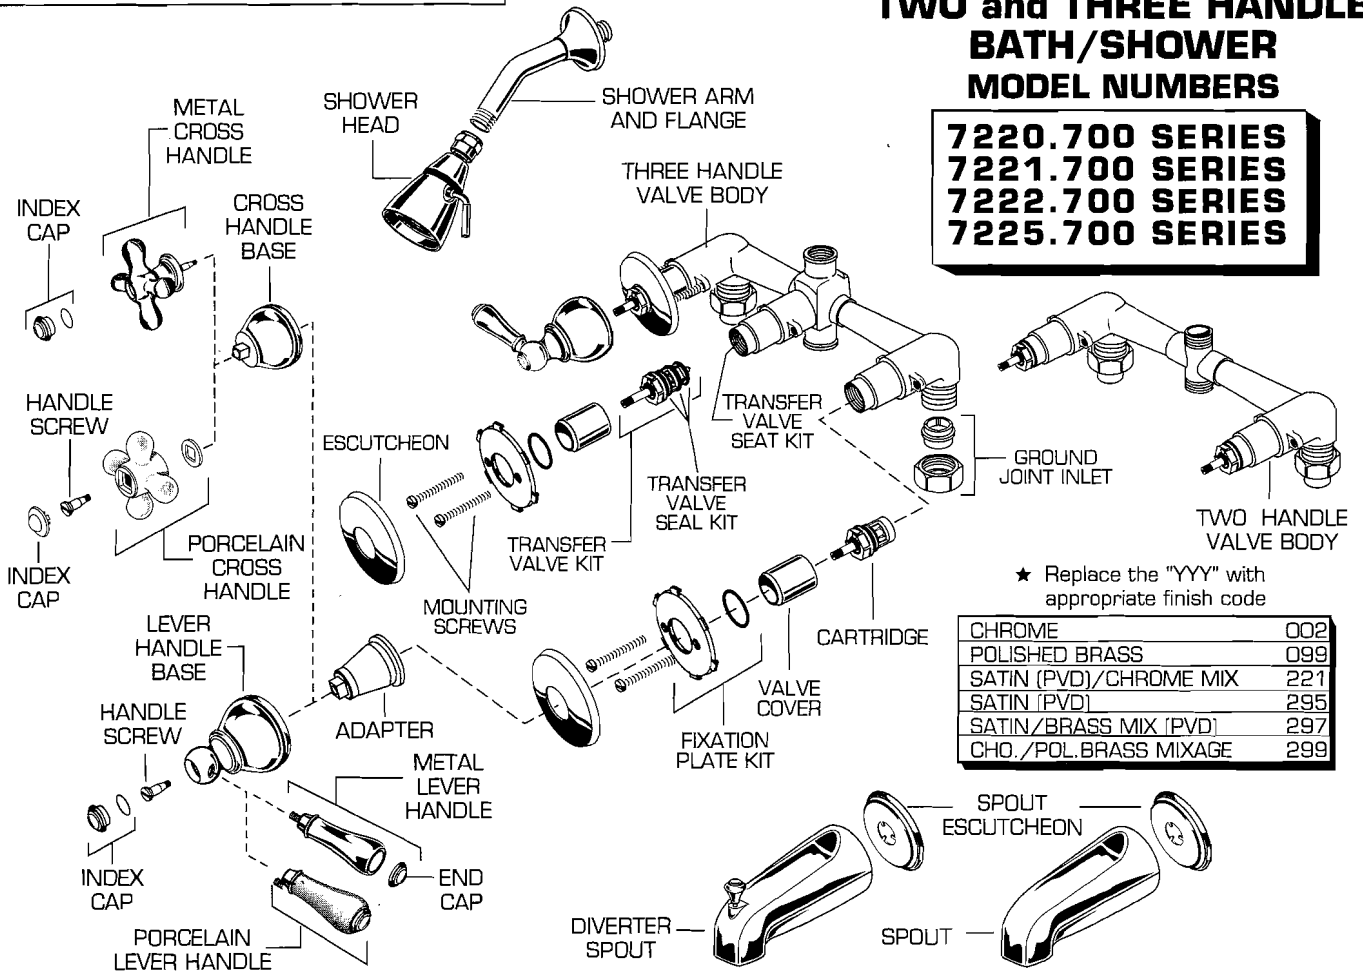

American Standard

HAMPTON

TWO and THREE HANDLE BATH/SHOWER

MODEL NUMBERS

7220.700 SERIES
7221.700 SERIES
7222.700 SERIES
7225.700 SERIES

★ Replace the "YYY" with appropriate finish code

CHROME	002
POLISHED BRASS	099
SATIN (PVD)/CHROME MIX	221
SATIN (PVD)	295
SATIN/BRASS MIX (PVD)	297
CHO./POL.BRASS MIXAGE	299

REPAIR PARTS	DESCRIPTION	PART NUMBER ★	PKG QTY
Handle Parts	Index Cap	021470-YYY0A	1
	Handle Screw	918428-0070A	1
	Porcelain Lever Handle	060353-YYY0A	1
	Metal lever handle	060354-YYY0A	1
	End Cap	021470-YYY0A	1
	Lever Handle Base	916503-YYY0A	1
	Metal Cross Handle	013307-YYY0A	1
	Porcelain Cross Handle	042692-0070A	1
	Index Cap (Porcelain Cross)	013311-YYY0A	1 Set
	Cross Handle Base	908501-YYY0A	1
	Handle Adapter	923002-0070A	1
Faucet Parts	Cartridge	028610-0070A	1
	Escutcheon	012288-YYY0A	1
	Fixation Plate Kit	012297-0070A	1
	Mounting Screws	012309-0070A	2
	Valve Cover	012314-YYY0A	1
	Ground Joint inlet	012315-0070A	1
	Shower Arm and Flange	060351-YYY0A ○	1
	Shower Head	060339-YYY0A ○	1
	Diverter Tub Spout (IPS)	060340-YYY0A ○	1
	Diverter Tub Spout (Slip-on)	060409-YYY0A ○	1
	Tub Spout (Slip-on)	066081-YYY0A	1
	Transfer Valve Kit	012316-0070A	1
	Transfer Valve Seal Kit	012325-0070A	1
	Transfer Valve Seat Kit	012336-0020A	1
	Spout Escutcheon	907520-YYY0A	1
3/4" Extension Kit (Not Shown-One Kit Per Handle)	066078-0070A	1	

○ Available in .297 finish.

Plumbing Parts Depot

800-448-8977 www.ppd1.biz