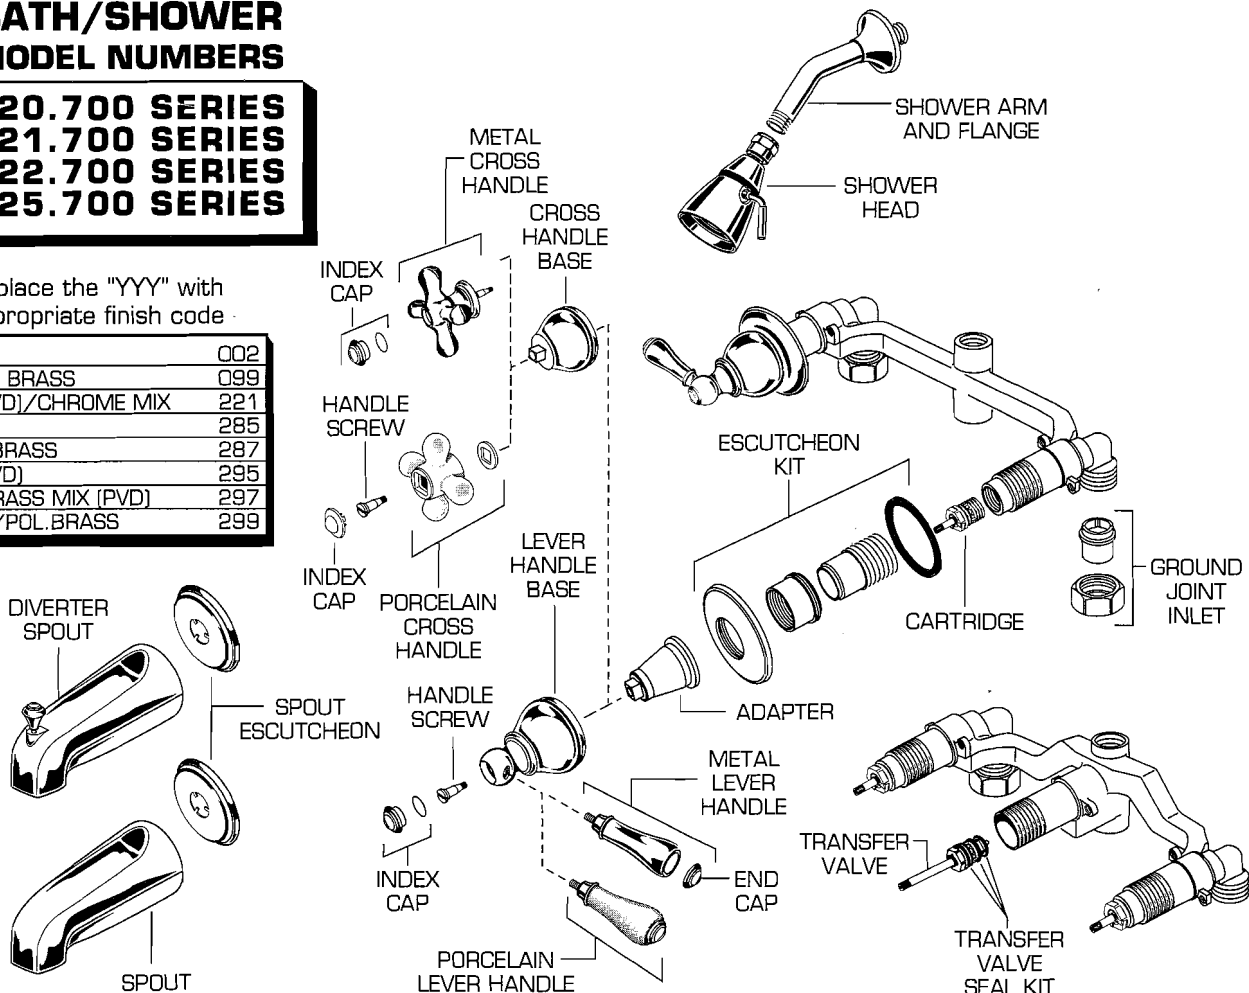

CHROME	002
POLISHED BRASS	099
SATIN (PVD)/CHROME MIX	221
VELVET	285
VELVET/BRASS	287
SATIN (PVD)	295
SATIN/BRASS MIX (PVD)	297
CHROME/POL. BRASS	299

REPAIR PARTS	DESCRIPTION	PART NUMBER ★	PKG QTY
Handle Parts	Index Cap	021470-YYY0A	1
	Handle Screw	918428-0070A	1
	Porcelain Lever Handle	060353-YYY0A	1
	Metal lever handle	060354-YYY0A	1
	End Cap	021470-YYY0A	1
	Lever Handle Base	916503-YYY0A	1
	Metal Cross Handle	013307-YYY0A	1
	Porcelain Cross Handle	042692-0070A	1
	Index Cap (Porcelain Cross)	013311-YYY0A	1 Set
	Cross Handle Base	908501-YYY0A	1
Faucet Parts	Handle Adapter	923002-0070A	1
	Cartridge	028610-0070A	1
	Escutcheon Kit	060453-YYY0A	1
	Ground Joint Inlet	075060-0070A	1 Pair
	Shower Arm and Flange	060351-YYY0A ○	1
	Shower Head	060339-YYY0A ○	1
	Diverter Tub Spout (IPS)	060340-YYY0A ○	1
	Diverter Tub Spout (Slip-on)	060409-YYY0A ○	1
	Tub Spout (Slip-on)	066081-YYY0A	1
	Transfer Valve Kit	012316-0070A	1
	Transfer Valve Seal Kit	012325-0070A	1
Spout Escutcheon	907520-YYY0A	1	