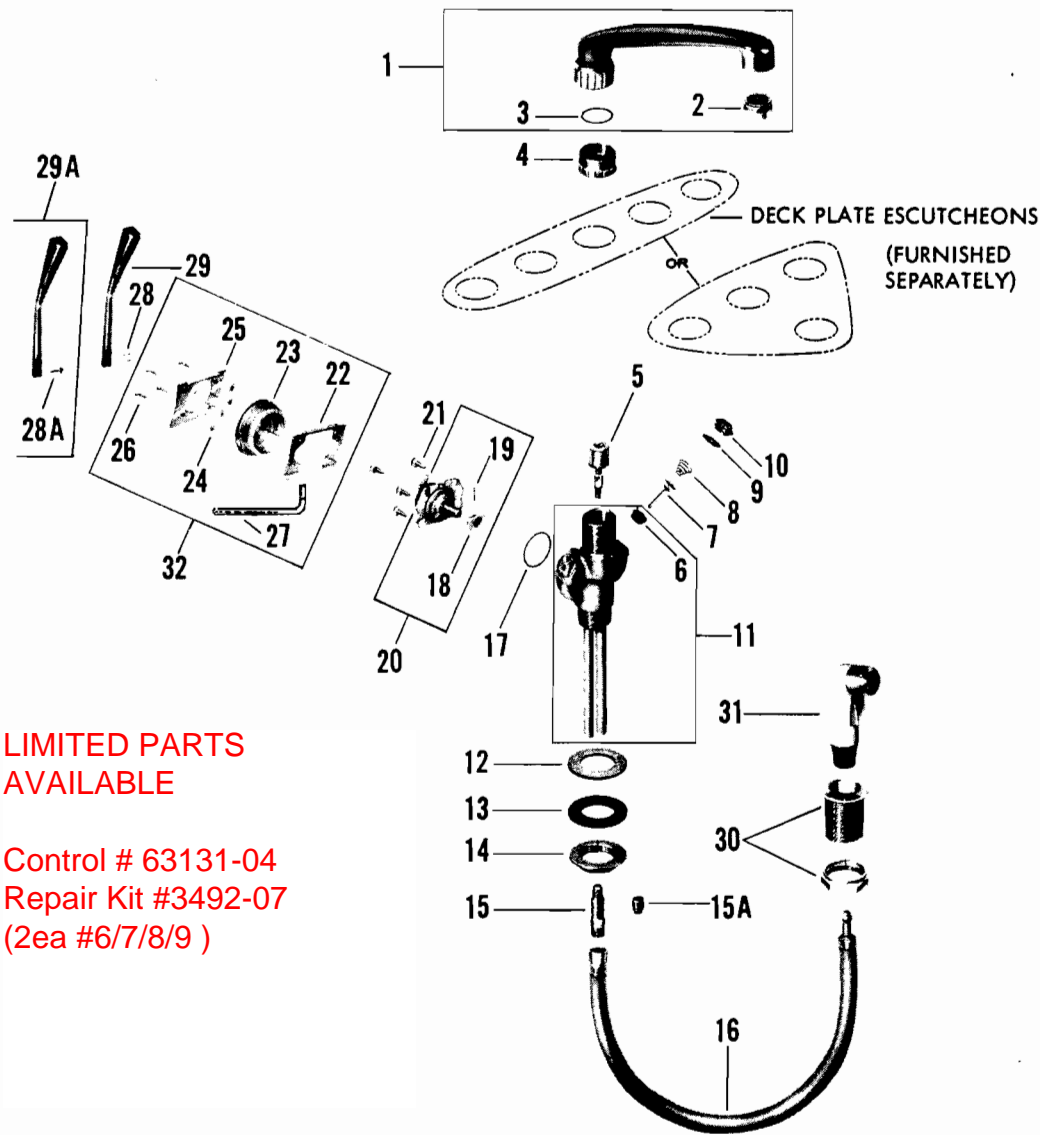

Single Control Fittings for Fiesta Sink

Plumbing Parts Depot
610-495-8790
www.ppd1.biz

LIMITED PARTS
AVAILABLE

Control # 63131-04
Repair Kit #3492-07
(2ea #6/7/8/9)

no.	description	part no.	R 4160	R 4165	no.	description	part no.	R 4160	R 4165
1	Spout S/A	63145-02			20	Control S/A	63131-04		
2	Aerator	56135-02			21	Control Mounting Screws	61020-09		
3	O-Ring	55234-07			22	Closure Bracket	63149-09		
4	Escutcheon Nut	63127-02			23	Closure Seal	63151-07		
5	Diverter Valve	12435-07			24	Screw Retainer	63185-07		
6	Hyseal Valve Seat	12002-07			25	Closure Plate	63195-07		
7	Hyseal Valve Stem	61428-07			26	Screws	63152-07		
8	Conical Spring	72510-07			27	Hex Wrench	63186-07*		
9	Strainer Plug Gasket	12007-07			28	Pins	63154-07		
10	Strainer Plug	12268-07			28A	Screw	69438-07		
11	Body S/A	63182-07*			29	Control Lever	63148-02		
12	Washer	49-17			29A	Handle & Screw S/A	69439-02		
13	Shank Washer	63459-07			30	Locknut & Spray Holder	61300-06		
14	Locknut	63137-07			31	Sprayhead S/A	63181-07		
15	Hose Connector	63418-07			32	Closure S/A	63153-07		
15A	Pipe Plug	56519-09*				Sub-assemblies			
16	Hose S/A	1178-17				Control & Lever S/A (Parts 20, 28 & 29)	63183-04		
17	Control Mounting Gasket	12035-07				Spray & Hose S/A (Parts 16 & 31)	63172-07		
18	Cam	12390-07							
19	Cam Pin	12034-07