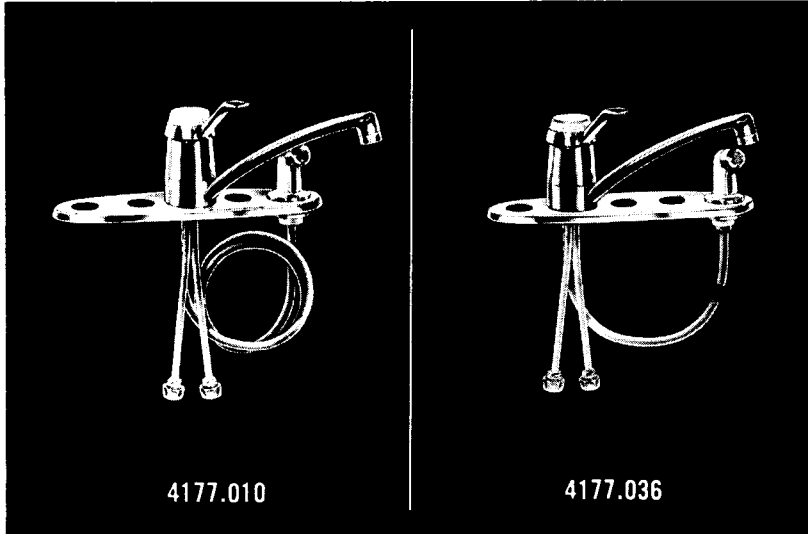

Single Control Aquarian Sink Fittings

Fiesta

no.	description	part no.	4177.010	4177.036
1	Handle w/Screw	77031-02		
1A	Set Screw	69427-09		
2	Escutcheon Cap	57627-02		
3	Cartridge Screw	57613-07		
4	Ceramic Cartridge (Includes Part 5)	57864-07		
5	Cartridge Seal Set	57583-07		
6	Spout	77027-02		
7	Aerator	56135-02		
8	Spout "O" Ring	69332-07		
9	Diverter Retainer (See 19)	57632-07*		
10	Diverter (See 19)	69360-07*		
11	Manifold	69384-07*		
12	Escutcheon (Off set)	63784-06		
	Escutcheon (Center)	63785-06		
13	Mounting Bracket Kit	63884-07		
13A	Mounting Bracket	63791-09*		
13B	Manifold Screw (not shown)	69331-07		
13C	Retaining Bracket	63788-09*		
13D	Wing Nut	63783-09*		
14	Coupling Nut	24220-07		
15	Hose Connection	63787-07		
16	Hose Assembly	1178-17		
17	Deck Fitting Assembly	61300-06		
18	Spray Head Assembly	63181-07		
18A	Nylon Washer (not shown)	63178-07		
18B	Rubber Washer (not shown)	63179-07		
19	Diverter & Retainer Set (Parts 9 & 10)	57585-07		
Sub-assembly				
	Spray & Hose S/A (Parts 16 & 18)	63172-07		

*NOT AVAILABLE

Note - Use #34617-07 closure when replacing
Fiesta single lever 4173 series
to Aquarian Fiesta 4177 series fitting

Plumbing Parts Depot
610-495-8790

AMERICAN-STANDARD Plumbing Fittings Replacement Parts