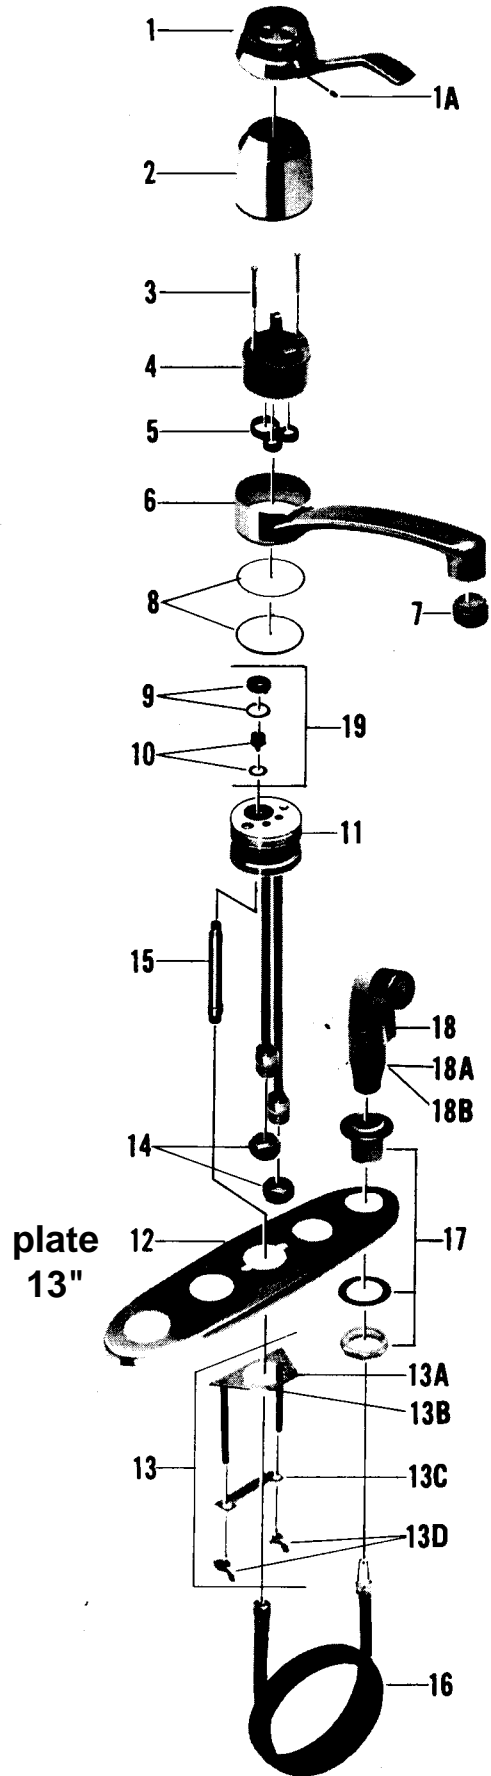

Single Control Aquarian Sink Fittings

Fiesta

no.	description	part no.	4177.010	4177.036
1	Handle w/Screw	77031-02		
1A	Set Screw	69427-09		
2	Escutcheon Cap	57627-02		
3	Cartridge Screw	57613-07		
4	Ceramic Cartridge (Includes Part 5)	57864-07		
5	Cartridge Seal Set	57583-07		
6	Spout	77027-02		
7	Aerator	56135-02		
8	Spout "O" Ring	69332-07		
9	Diverter Retainer (See 19)	57632-07*		
10	Diverter (See 19)	69360-07*		
11	Manifold	69384-07*		
12	Escutcheon (Off set)	63784-06		
	Escutcheon (Center)	63785-06		
13	Mounting Bracket Kit	63884-07		
13A	Mounting Bracket	63791-09*		
13B	Manifold Screw (not shown)	69331-07		
13C	Retaining Bracket	63788-09*		
13D	Wing Nut	63783-09*		
14	Coupling Nut	24220-07		
15	Hose Connection	63787-07		
16	Hose Assembly	1178-17		
17	Deck Fitting Assembly	61300-06		
18	Spray Head Assembly	63181-07		
18A	Nylon Washer (not shown)	63178-07		
18B	Rubber Washer (not shown)	63179-07		
19	Diverter & Retainer Set (Parts 9 & 10)	57585-07		
Sub-assembly				
	Spray & Hose S/A (Parts 16 & 18)	63172-07		