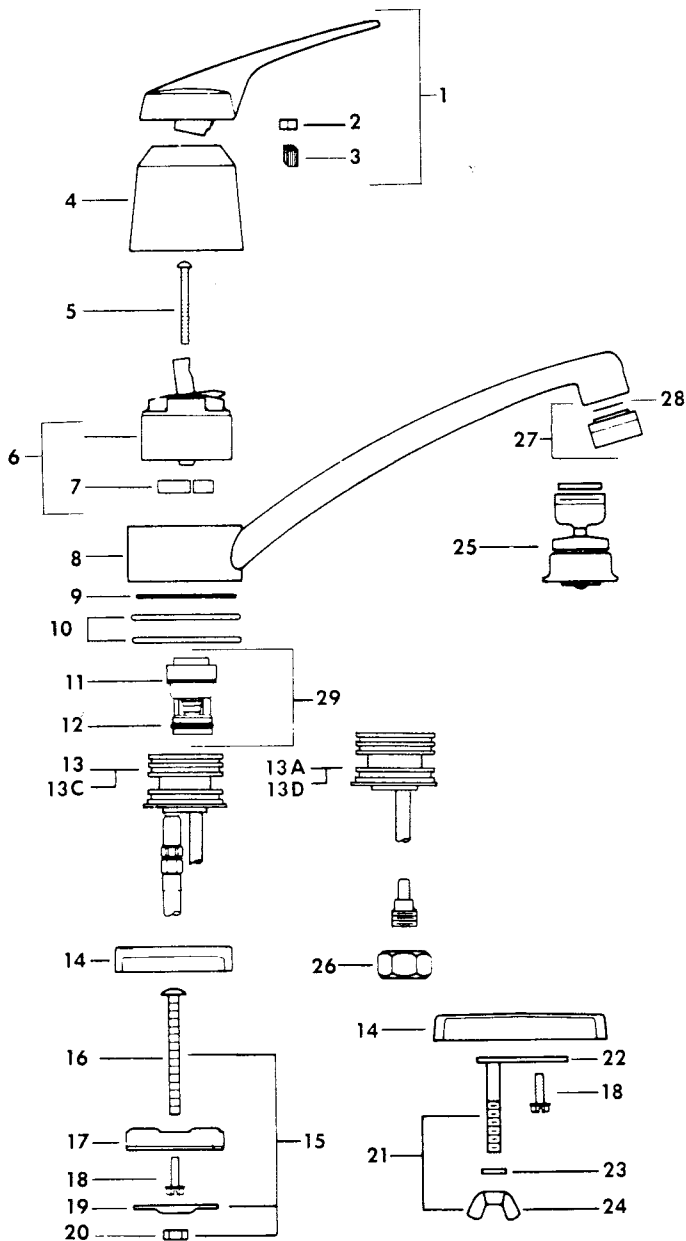

AQUARIAN Fiesta kitchen faucets

AMERICAN-STANDARD Plumbing Fittings Replacement Parts

AQUARIAN® Kitchen Sink Faucet—4200 and 4201 series

(See page 4—6 for product identification)

Item No.	Part No.	Description
1.	37982.02	Lever handle
2.	37957.09	Set screw
3.	37981.07	Insert
4.	37964.02	Escutcheon cap
5.	57613.07	Cartridge screw
6.†	57864.07	Ceramic cartridge S A
7.	57583.07	Cartridge seal set
8.	37967.02	Spout
9.	37961.07	Friction ring
10.	37962.07	Spout 'O' ring
11.	57631.07	'O' ring
12.	13205.07	'O' ring
13.†	2057.07	Manifold S A
13A.†	37973.07	Manifold S A
13C.†	34029.07	Manifold S A
13D.†	2060.07	Manifold S A
14.	37966.06	Escutcheon
	61813.06	Escutcheon (with spray mount)
	37978.06	Escutcheon for Fiesta sink
	37979.06	Escutcheon for Fiesta sink
15.	69049.07	Mounting screw kit
16.	57620.09	Carriage bolt
17.	37965.09	Escutcheon plate
	37975.09	Escutcheon plate
18.	69331.07	Manifold screw
19.	69344.09	Washer
20.	69343.09	Locknut
21.	37983.07	Mounting bracket kit
22.	37955.07	Mounting bracket
23.	63788.09	Retaining bracket
24.	63783.09	Wing nut
25.	70448.02	Swivel spray aerator
26.	24220.07	Coupling nut
27.	34171.02	Aerator S A
28.*	34173.07	Flow restrictor
29.	13200.07	Diverter