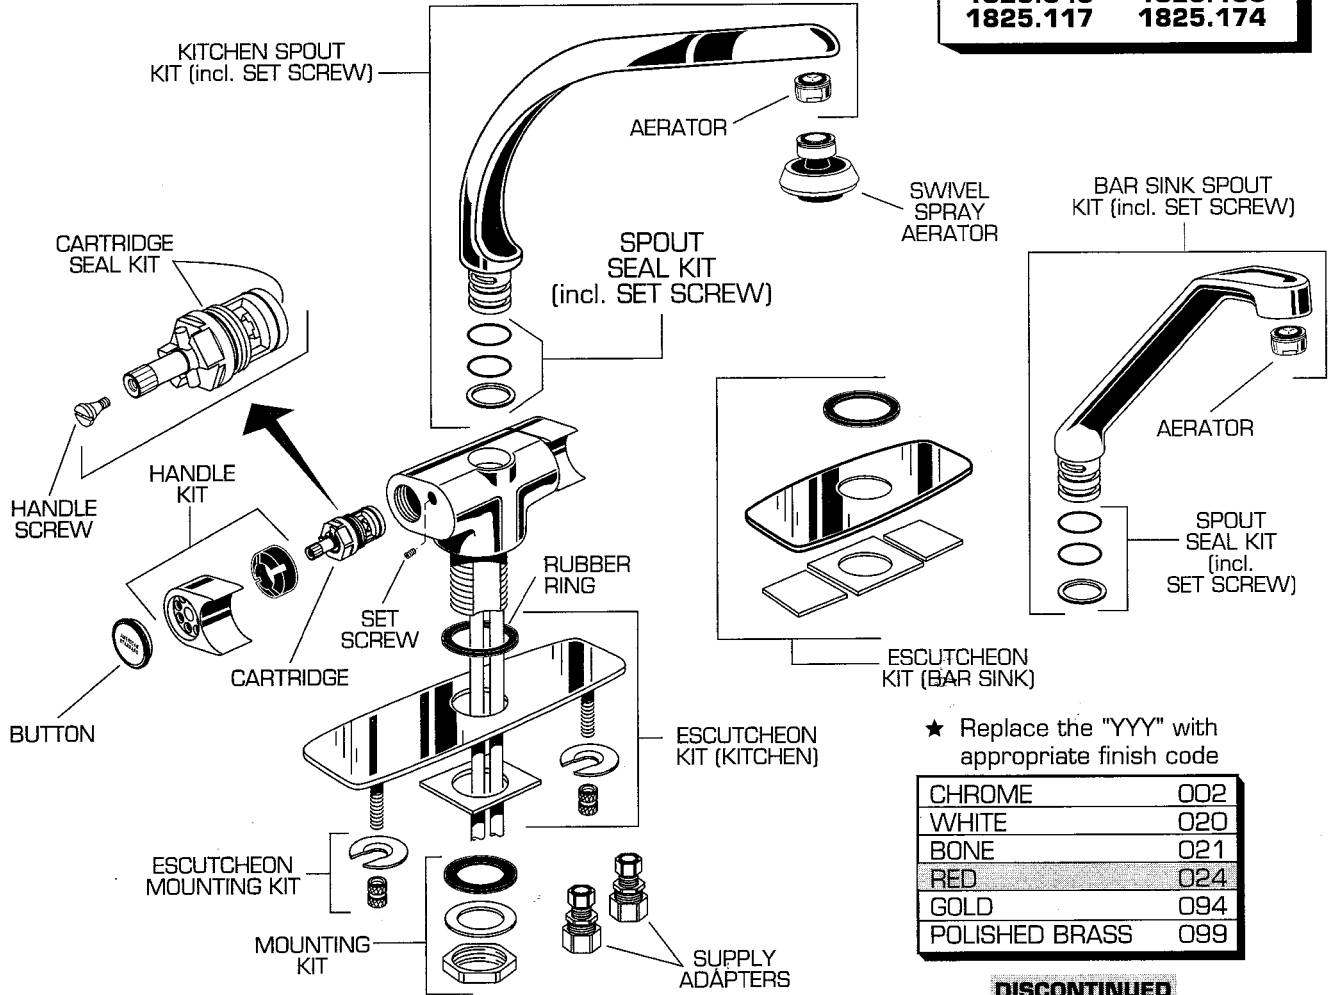

American Standard

DUALUX KITCHEN & BAR SINK FAUCET MODEL NUMBERS

1825.049 1825.103
1825.117 1825.174

REPAIR PARTS	DESCRIPTION	PART NUMBER ★	PKG QTY
Handles	Handle Kit	030745-YYY0A	1
	Handle Screw	028548-0070A	2
	Button (Chrome, White, Bone, Red)	028518-0070A	1 pair
	Button (Gold, Polished Brass)	030715-0070A	1 pair
Faucet Parts Plumbing Parts Depot 610-495-8790	Cartridge (Hot)	030228-0070A	1
	Cartridge (Cold)	030229-0070A	1
	Cartridge Seal Kit	030236-0070A	2
	Escutcheon Kit (Bar Sink)	★ 030744-YYY0A	1
	Escutcheon Kit (Kitchen)	★ 023605-YYY0A Δ	1
	Mounting Kit	030231-0070A	1
	Bar Sink Spout Kit	028525-YYY0A	1
	Kitchen Spout Kit	028535-YYY0A Δ	1
	Spout Seal Kit	030743-0070A	1
	Set Screw	028524-0070A	1
	Aerator	066070-YYY0A	1
	Swivel Spray Aerator	070448-YYY0A	1
	Supply Adapter	028587-0040A	2
	Escutcheon Mounting Kit	023841-0070A	2
Rubber Ring	028538-0070A	1	