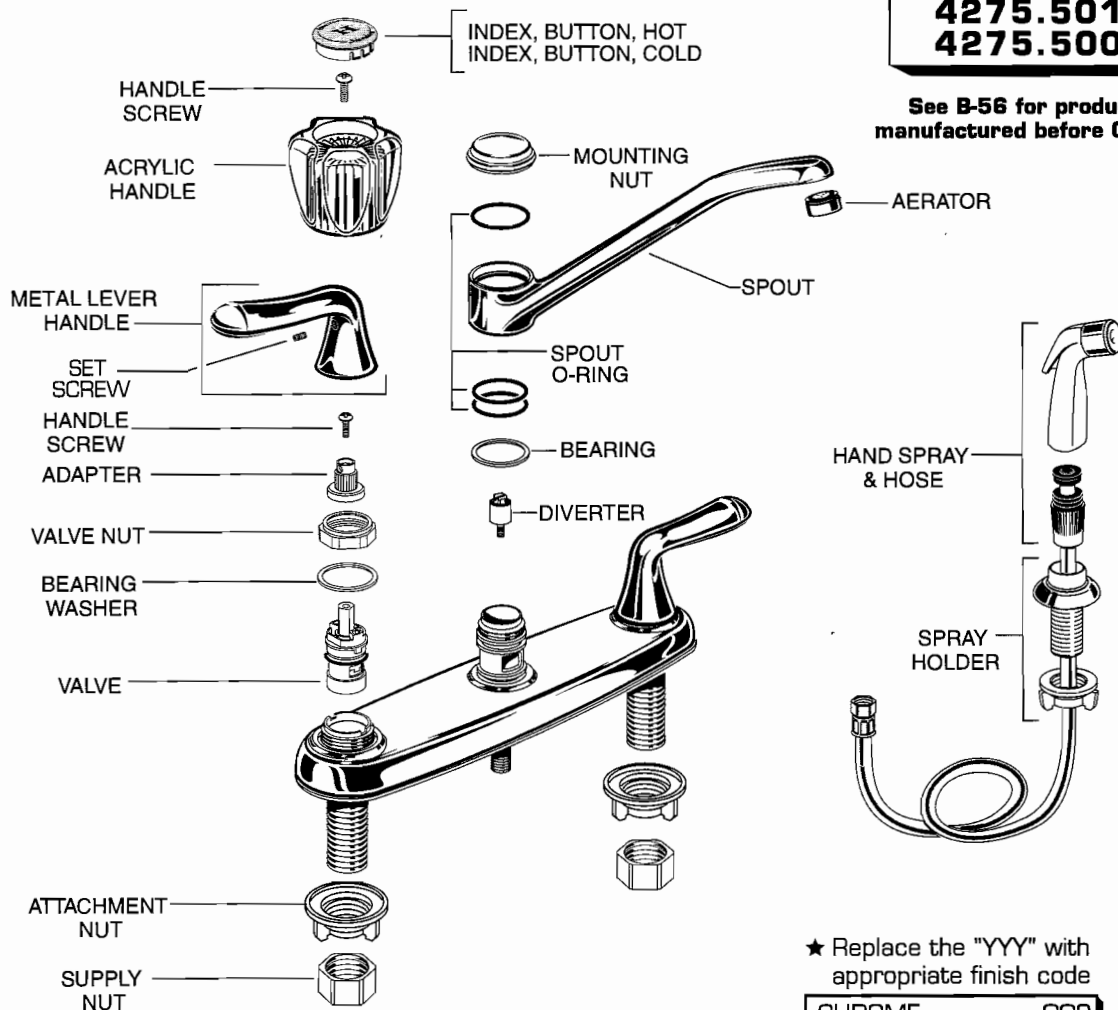

American Standard

Plumbing Parts Depot
610-495-8790
www.ppd1.biz

COLONY SOFT DUAL CONTROL KITCHEN FAUCET MODEL NUMBERS

4275.501
4275.500

See B-56 for products
manufactured before 01/01

★ Replace the "YYY" with
appropriate finish code

CHROME 002

REPAIR PARTS	DESCRIPTION	PART NUMBER ★	PKG QTY
Handle Parts	Acrylic Handle	M908413-0070A	1
	Metal Lever Handle	M918801-0070A	1
	Handle Screw	M918504-0070A	1
	Set Screw	M918075-0070A	1
	Index Button (Hot)	M950144-0070A	1
	Index Button (Cold)	M950143-0070A	1
	Screw	M918504-0070A	1
	Adapter	M918021-0070A	1
Faucet Parts	Valve Nut	M904900-0070A	1
	Bearing Washer	M913806-0070A	1
	Valve	A954120-0070A	1
	Attachment Nut	065800-0070A	2
	Supply Nut	024220-0070A	2
	Mounting Nut	M906520-YYY0A	1
	Spout	M901061-YYY0A	1
	Spout O-Ring	M912109-0070A	3
	Bearing Washer	M913807-0070A	1
	Diverter	044264-0070A	1
	Aerator	066070-YYY0A	1
	Hand Spray & Hose	030730-YYY0A	1
	Spray Holder	M953040-YYY0A	1