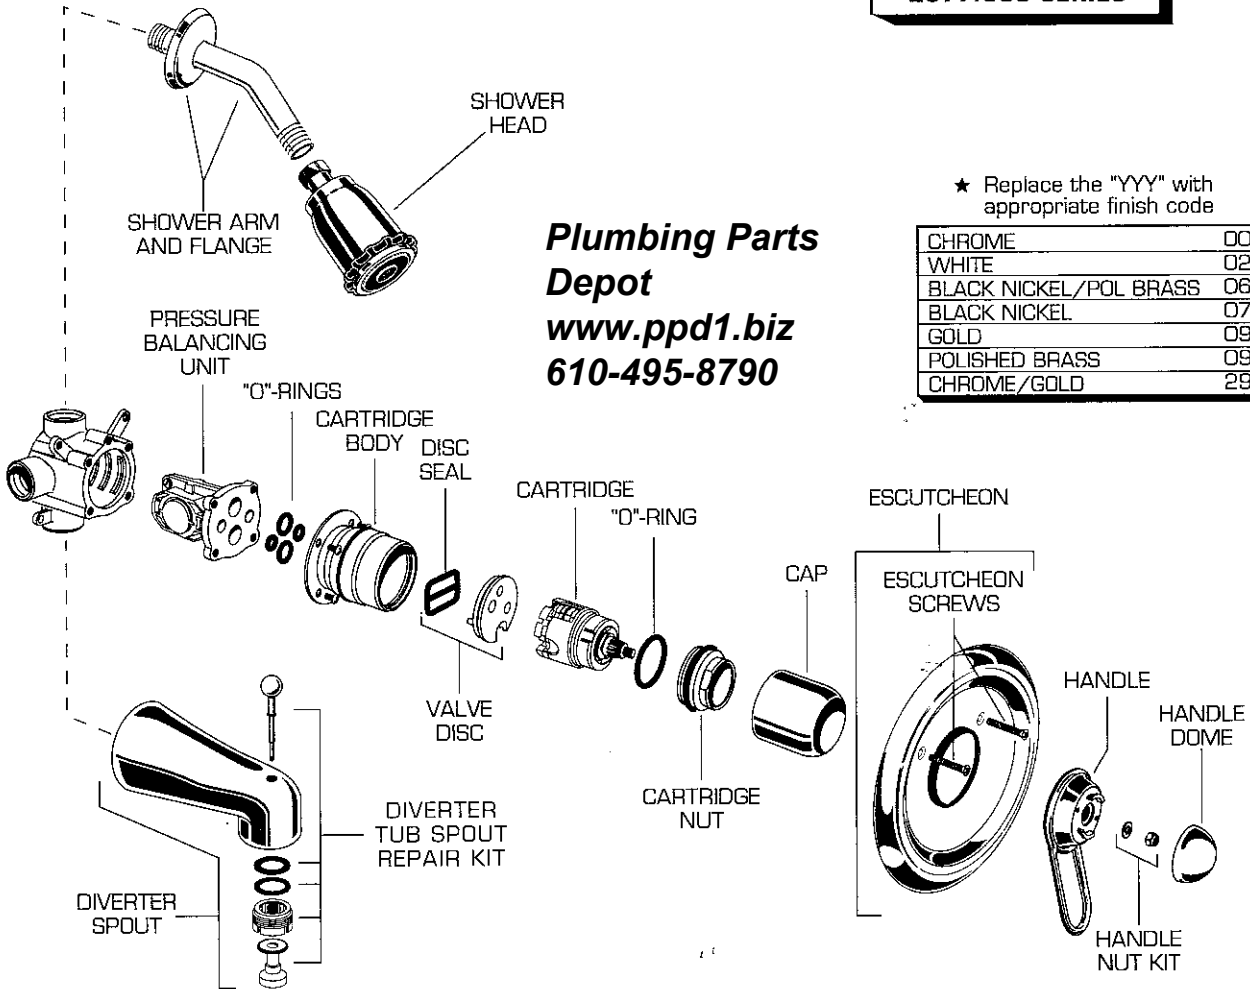

American Standard

CERATOP PRESSURE BALANCE BATH AND SHOWER SET

MODEL NUMBERS

2077.500 SERIES

★ Replace the "YYY" with appropriate finish code

CHROME	002
WHITE	020
BLACK NICKEL/POL BRASS	062
BLACK NICKEL	072
GOLD	094
POLISHED BRASS	099
CHROME/GOLD	294

Plumbing Parts Depot
www.ppd1.biz
 610-495-8790

REPAIR PARTS	DESCRIPTION	PART NUMBER ★	PKG QTY
Valve Parts	Cartridge	953130-0070A	1
	O-Ring	912740-0070A	1
	Cartridge Nut	906063-0070A	1
	Valve Disc W/Seal	953933-0070A	1
	Disc seal	911973-0070A	1
	Cartridge Body	911517-0070A	1
	O-Rings for Cartridge Body	912735-0070A	4
	Pressure Balancing Cartridge	077171-0070A	1
Trim Parts	Escutcheon Kit	051339-YYYOA ■	1
	Escutcheon Screws	078016-YYYOA Δ	1
	Cap	030242-YYYOA ■	1
	Shower Arm and Flange	023560-YYYOA ○ ■ Δ	1
	Shower Head	953520-YYYOA ○ ■ Δ	1
	Diverter Tub Spout	023572-YYYOA ○ ■ Δ	1
	Diverter Spout Repair Kit	012653-YYYOA Δ	1
	Seal Ring	913959-0070A	1
Handle Parts	Handle	916589-YYYOA Δ	1
	Handle Dome	953119-YYYOA ■	1
	Handle Nut Kit	051038-0070A	1

■ Not available in Gold and Polished Brass

Δ Not available in Black Nickel

○ Only these are available in Chrome/Gold or Black Nickel/Polished Brass

CERATOP PRESSURE BALANCE WITH INTEGRAL-DIVERTER BATH AND SHOWER SET

**Plumbing Parts
Depot**
www.ppd1.biz
610-495-8790

REPAIR PARTS	DESCRIPTION	PART NUMBER ★	PKG QTY
Valve Parts	Cartridge	953130-0070A	1
	O-Ring	912740-0070A	1
	Cartridge Nut	906063-0070A	1
	Valve Disc W/Seal	953933-0070A	1
	Disc seal	911973-0070A	1
	Cartridge Body	911517-0070A	1
	O-Rings for Cartridge Body	912735-0070A	4
	Pressure Balancing Cartridge	077171-0070A	1
Trim Parts	Escutcheon Kit	051338-YYY0A ■	1
	Escutcheon Screws	078016-YYY0A Δ	1
	Cap	030242-YYY0A ■	1
	Shower Arm and Flange	023560-YYY0A ○ ■ Δ	1
	Shower Head	953520-YYY0A ○ ■ Δ	1
	Diverter	051120-YYY0A Δ	1
	Tub Spout	023574-YYY0A ○ ■ Δ	1
	Seal Ring	913959-0070A	1
Handle Parts	Handle	916589-YYY0A Δ	1
	Handle Dome	953119-YYY0A ■	1
	Handle Nut Kit	051038-0070A	1