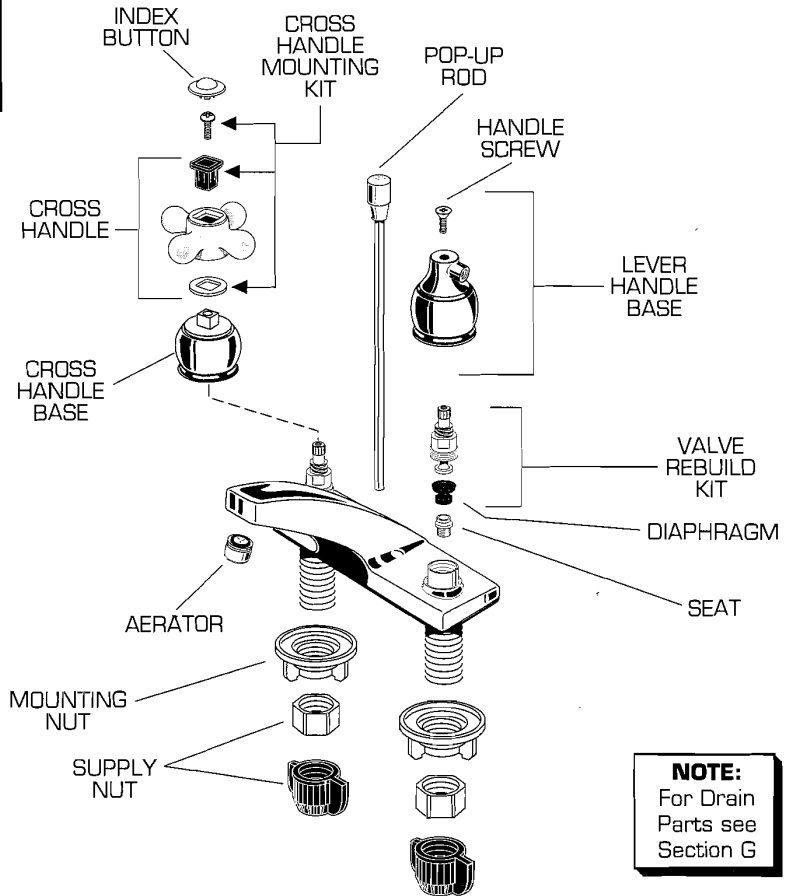

CHROME	002
WHITE	020
POLISHED BRASS	099

REPAIR PARTS	DESCRIPTION	PART NUMBER ★	PKG QTY
Handles	Cross Handle Mounting Kit	042787-0070A	1
	Cross Handle	042693-0070A	1
	Cross Handle Base	043307-YYY0A	1
	Index Button [Cross Handle]	042628-YYY0A △	1 Pair
	Lever Handle Base	042786-YYY0A	1 Pair
	Acrylic Lever Inserts	043353-0070A	1 Pair
	Porcelain Lever Inserts	043546-YYY0A	1 Pair
	Metal Lever Inserts	043355-YYY0A ■	1 Pair
	Wood Lever Inserts	043514-0070A	1 Pair
	Lever Handle Screw	043472-YYY0A	1 Pair
Valve Parts	Valve Rebuild Kit [Cross Handle]	066287-0070A	1 Pair
	Valve Rebuild Kit [Lever Handle]	066288-0070A	1 Pair
	Diaphragm	044293-0070A	2
	Seat	044257-0040A	2
	Supply Nut [Brass]	024220-0070A	2
	Supply Nut [Plastic]	043379-0070A	2
Trim Parts	Mounting Nut	065800-0070A	2
	Aerator	066070-YYY0A	1
	Spout Kit	042630-YYY0A	1
	O-Ring	059225-0070A	1
	Escutcheon	043351-YYY0A	1
	Pop-up Rod Bushing	043508-0070A	1
Pop-up Rod	042631-YYY0A	1	

★ Replace the "YYY" with appropriate finish code

CHROME	002
WHITE	020
POLISHED BRASS	099

NOTE:
For Drain Parts see Section G

REPAIR PARTS	DESCRIPTION	PART NUMBER ★	PKG QTY
Handles	Cross Handle Mounting Kit	042787-0070A	1
	Cross Handle	042693-0070A	1
	Cross Handle Base	043307-YYY0A	1
	Index Button (Cross Handle)	042628-YYY0A ■	1 Pair
	Lever Handle Base	042786-YYY0A	1
	Porcelain Lever Inserts	043546-YYY0A	1 Pair
	Metal Lever Inserts	043355-YYY0A △	1 Pair
	Wood Lever Inserts	043514-0070A	1 Pair
	Acrylic Lever Inserts	043353-0070A	1 Pair
	Lever Handle Screw	043472-YYY0A	1 Pair
	Faucet Parts	Aerator	066070-YYY0A
Valve Rebuild Kit (Cross Handle)		066287-0070A	1 Pair
Valve Rebuild Kit (Lever Handle)		066288-0070A	1 Pair
Diaphragm		044293-0070A	2
Seat		044257-0040A	2
Supply Nut (Brass)		024220-0070A	2
Supply Nut (Plastic)		043379-0070A	2
Mounting Nut		065800-0070A	2
Pop-up Rod	026374-YYY0A	1	