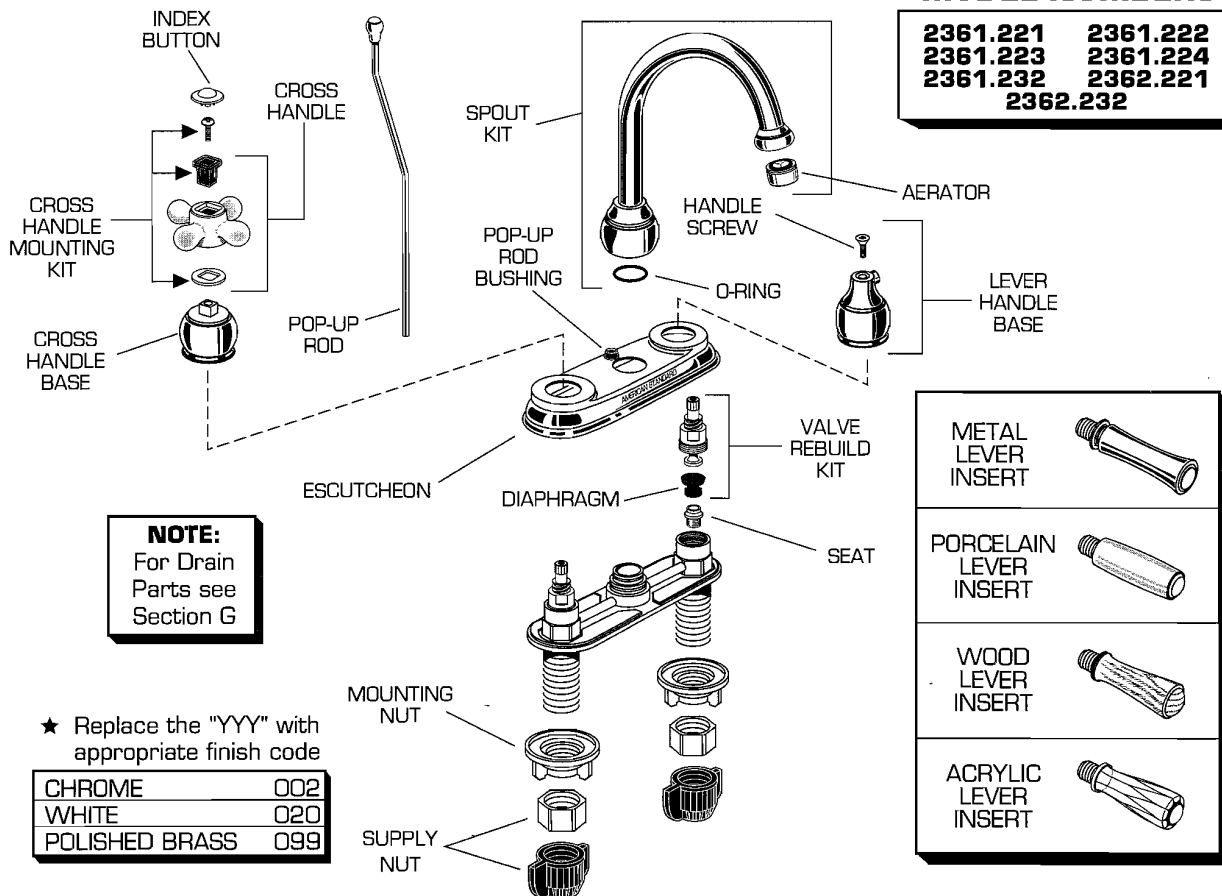

American Standard

**PRESTIGE CENTERSET
LAVATORY FAUCET**

MODEL NUMBERS

**2361.221 2361.222
2361.223 2361.224
2361.232 2362.221
2362.232**

NOTE:
For Drain
Parts see
Section G

★ Replace the "YYY" with appropriate finish code

CHROME	002
WHITE	020
POLISHED BRASS	099

REPAIR PARTS	DESCRIPTION	PART NUMBER ★	PKG QTY
Handles	Cross Handle Mounting Kit	042787-0070A	1
	Cross Handle	042693-0070A	1
	Cross Handle Base	043307-YYY0A	1
	Index Button [Cross Handle]	042628-YYY0A △	1 Pair
	Lever Handle Base	042786-YYY0A	1 Pair
	Acrylic Lever Inserts	043353-0070A	1 Pair
	Porcelain Lever Inserts	043546-YYY0A	1 Pair
	Metal Lever Inserts	043355-YYY0A ■	1 Pair
	Wood Lever Inserts	043514-0070A	1 Pair
	Lever Handle Screw	043472-YYY0A	1 Pair
Valve Parts	Valve Rebuild Kit [Cross Handle]	066287-0070A	1 Pair
	Valve Rebuild Kit [Lever Handle]	066288-0070A	1 Pair
	Diaphragm	044293-0070A	2
	Seat	044257-0040A	2
	Supply Nut [Brass]	024220-0070A	2
	Supply Nut [Plastic]	043379-0070A	2
Trim Parts	Mounting Nut	065800-0070A	2
	Aerator	066070-YYY0A	1
	Spout Kit	042630-YYY0A	1
	O-Ring	059225-0070A	1
	Escutcheon	043351-YYY0A	1
	Pop-up Rod Bushing	043508-0070A	1
Pop-up Rod	042631-YYY0A	1	

■ Not available in "020" White finish.
△ For White faucets, replace "YYY" with "002."

PRESTIGE CENTERSET LAVATORY FAUCET

American Standard

MODEL NUMBERS

2351.221	2352.221
2351.222	2352.232
2351.223	2351.224
2351.232	

■ For White faucets, replace "YYY" with "002."
△ Not available in "020" White finish.

CADET PRESTIGE CENTERSET LAVATORY FAUCET

American Standard

MODEL NUMBER
2350.200

NOTE:
For Drain
Parts see
Section G

★ Replace the "YYY" with appropriate finish code