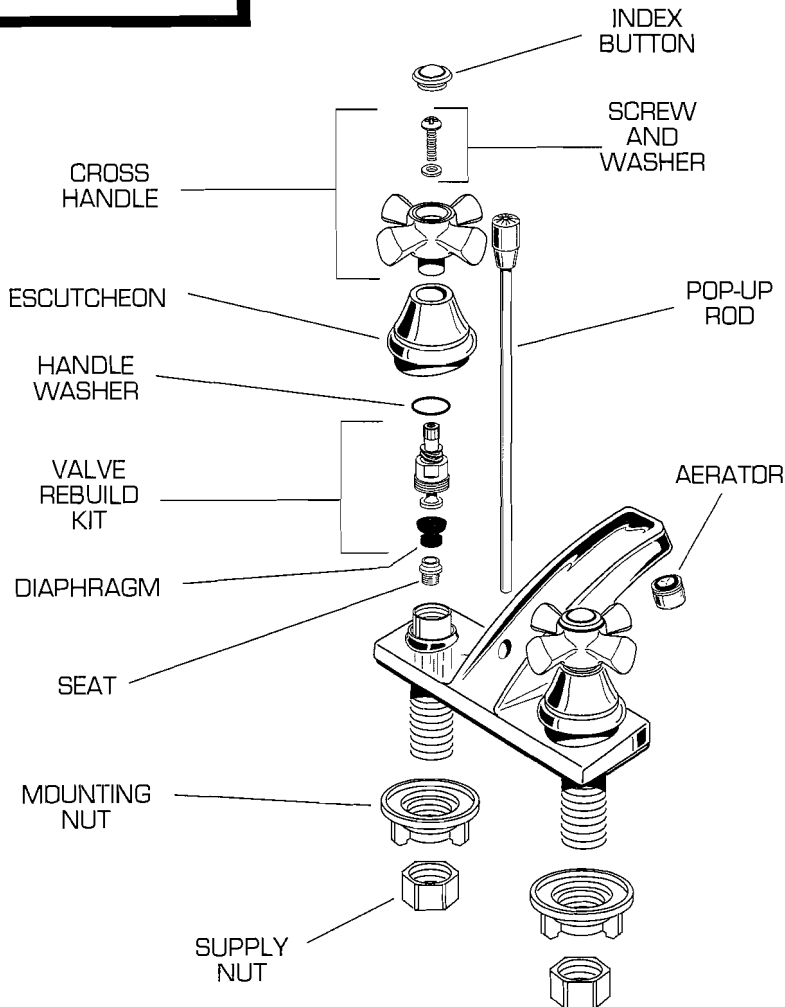

CADET PRESTIGE CENTERSET LAVATORY FAUCET

American Standard

MODEL NUMBER
2350.200

NOTE:
For Drain
Parts see
Section G

★ Replace the "YYY" with appropriate finish code

CHROME	002
WHITE	020
POLISHED BRASS	099

REPAIR PARTS	DESCRIPTION	PART NUMBER ★	PKG QTY
Handles	Cross Handle	‡ 066552-YYYOA	1
	Escutcheon	‡ 031004-YYYOA	1
	Handle Washer	031029-0070A	1
	Index Button	‡ 066522-YYYOA Δ	1 Pair
	Screw & Washer	066540-0070A	2 sets
Faucet Parts	Aerator	066070-YYYOA	1
	Valve Rebuild Kit	066287-0070A	1 Pair
	Diaphragm	044293-0070A	2
	Seat	044257-0040A	2
	Supply Nut (Brass)	024220-0070A	2
	Mounting Nut	065800-0070A	2
	Pop-up Rod	026374-YYYOA	1

‡ Limited inventory. Please call for availability.

Δ For White faucets, replace "YYY" with "002."