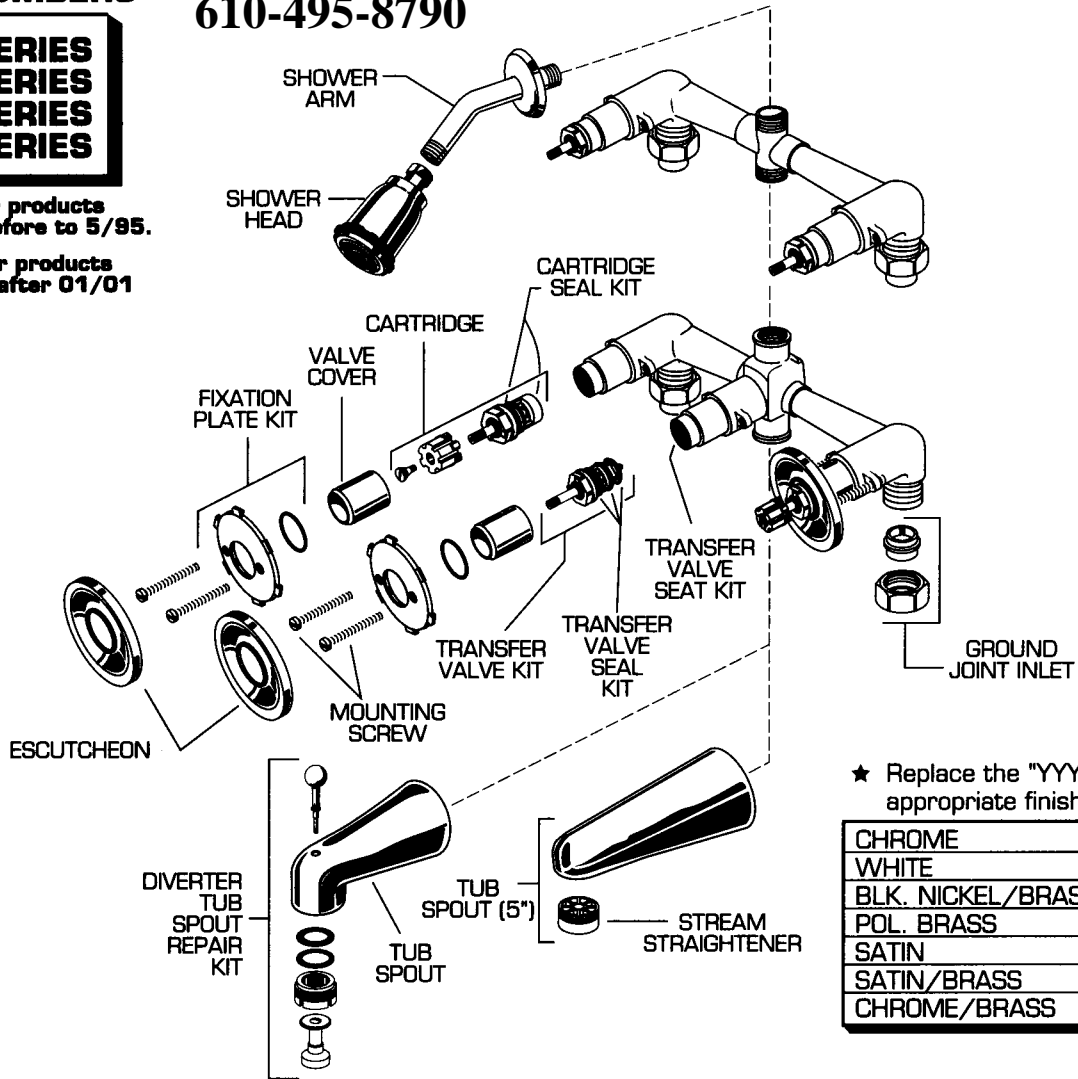

Plumbing Parts Depot

610-495-8790

REPAIR PARTS	DESCRIPTION	PART NUMBER ★	PKG QTY
Handles	See Amaris Handle Pages in Section E		
Showerhead	See Faucet Selector & Pricing Guide		
Faucet Parts	Cartridge Kit	028628-0070A ‡	1
	Cartridge Seal Kit	030741-0070A ‡	1
	Escutcheon Support Kit	030260-0070A ‡	1 set
	Escutcheon Kit (round)	028633-YYY0A ‡	1
	Escutcheon Kit (oval)	028634-YYY0A ‡	1
	Ground Joint Inlet Kit	075060-0070A ‡	1 pair
	Screwdriver Stop	029193-0070A ‡	2
	Transfer Valve Kit	028647-0070A ‡	1
	Transfer Valve Seal Kit	030750-0070A	1
	Shower Arm and Flange	023560-YYY0A	1
	Diverter Tub Spout	023572-YYY0A	1
	Diverter Tub Spout Repair Kit	012653-YYY0A	1
	Tub Spout (5")	023574-YYY0A	1
	Triune Tub Spout (8")	030139-0020A	1
Tub Spout (8") (Model 8908)	028672-YYY0A	1	
Fabian Tub Spout (Model 8918)	028673-YYY0A	1	
Stream Straightener	028678-0070A	1	

**AMARILIS
BATH/SHOWER
MODEL NUMBERS**

**8620 SERIES
8630 SERIES
8020 SERIES
8030 SERIES**

See C-3 for products
manufactured before to 5/95.

See C-90 for products
manufactured after 01/01

**Plumbing Parts
Depot
610-495-8790**

American Standard

★ Replace the "YYY" with appropriate finish code

CHROME	002
WHITE	020
BLK. NICKEL/BRASS	062
POL. BRASS	099
SATIN	295
SATIN/BRASS	297
CHROME/BRASS	299

REPAIR PARTS	DESCRIPTION	PART NUMBER ★	PKG QTY
Handle Parts	See Amarilis Jasmine & Iris Handles in Section E		
Faucet Parts	Cartridge	028610-0070A	1
	Cartridge Seal Kit	030741-0070A	1
	Escutcheon	907641-YYY0A	1
	Fixation Plate Kit	012297-0070A	1
	Mounting Screw	012309-0070A	2
	Valve Cover	012314-YYY0A	1
	Ground Joint Inlet	012315-0070A	1
	Shower Arm and Flange	023560-YYY0A	1
	Shower Head	953520-YYY0A	1
	Spout Escutcheon	909719-YYY0A	1
	Decorative Ring (with O-Ring)	066119-YYY0A	1
	Transfer Valve Kit	012316-0070A	1
	Transfer Valve Seal Kit	012325-0070A	1
	Transfer Valve Seat Kit	012336-0020A	1
	Stream Straightener	028678-0070A	1
	Tub Spout	023574-YYY0A	1
	Diverter Tub Spout	023572-YYY0A	1
	Diverter Tub Spout Repair Kit	012653-YYY0A	1