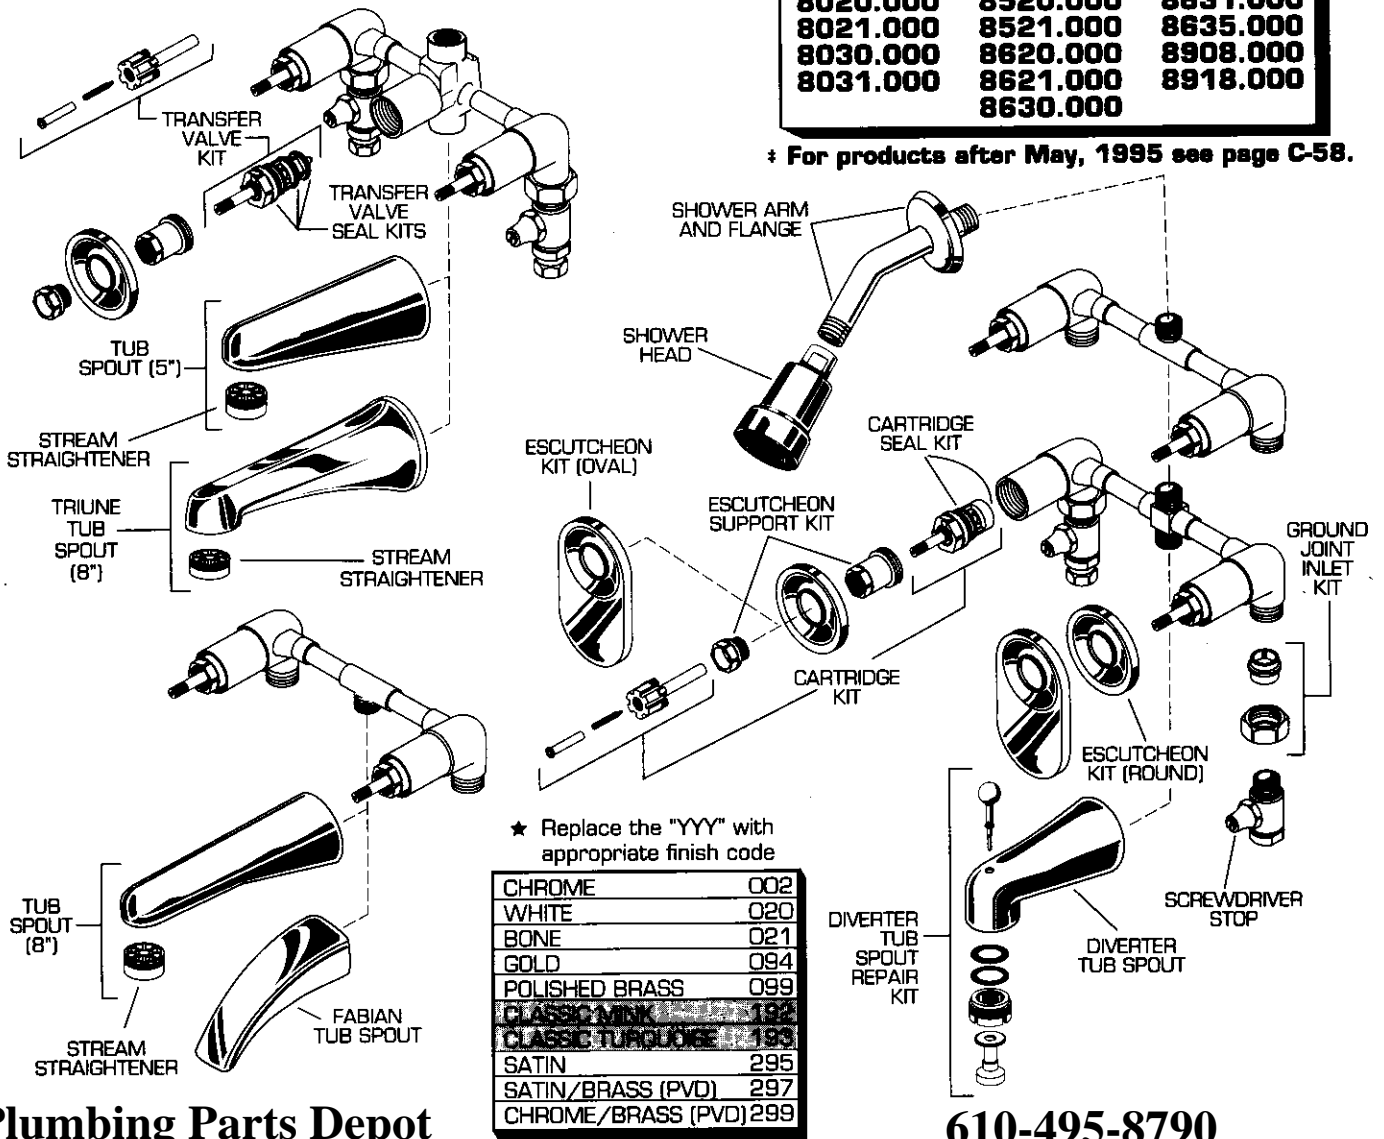

American Standard

AMARILIS BATH & SHOWER SET MODEL NUMBERS

8020.000	8520.000	8631.000
8021.000	8521.000	8635.000
8030.000	8620.000	8908.000
8031.000	8621.000	8918.000
	8630.000	

‡ For products after May, 1995 see page C-58.

Plumbing Parts Depot

610-495-8790

REPAIR PARTS	DESCRIPTION	PART NUMBER ★	PKG QTY
Handles	See Amaris Handle Pages in Section E		
Showerhead	See Faucet Selector & Pricing Guide		
Faucet Parts	Cartridge Kit	028628-0070A ‡	1
	Cartridge Seal Kit	030741-0070A ‡	1
	Escutcheon Support Kit	030260-0070A ‡	1 set
	Escutcheon Kit (round)	028633-YYY0A ‡	1
	Escutcheon Kit (oval)	028634-YYY0A ‡	1
	Ground Joint Inlet Kit	075060-0070A ‡	1 pair
	Screwdriver Stop	029193-0070A ‡	2
	Transfer Valve Kit	028647-0070A ‡	1
	Transfer Valve Seal Kit	030750-0070A	1
	Shower Arm and Flange	023560-YYY0A	1
	Diverter Tub Spout	023572-YYY0A	1
	Diverter Tub Spout Repair Kit	012653-YYY0A	1
	Tub Spout (5")	023574-YYY0A	1
	Triune Tub Spout (8")	030139-0020A	1
Tub Spout (8") (Model 8908)	028672-YYY0A	1	
Fabian Tub Spout (Model 8918)	028673-YYY0A	1	
Stream Straightener	028678-0070A	1	

American Standard

★ Replace the "YYY" with appropriate finish code

CHROME	002
WHITE	020
BLK. NICKEL/BRASS	062
POL. BRASS	099
SATIN	295
SATIN/BRASS	297
CHROME/BRASS	299

REPAIR PARTS	DESCRIPTION	PART NUMBER ★	PKG QTY
Handle Parts	See Amarilis Jasmine & Iris Handles in Section E		
Faucet Parts	Cartridge	028610-0070A	1
	Cartridge Seal Kit	030741-0070A	1
	Escutcheon	907641-YYY0A	1
	Fixation Plate Kit	012297-0070A	1
	Mounting Screw	012309-0070A	2
	Valve Cover	012314-YYY0A	1
	Ground Joint Inlet	012315-0070A	1
	Shower Arm and Flange	023560-YYY0A	1
	Shower Head	953520-YYY0A	1
	Spout Escutcheon	909719-YYY0A	1
	Decorative Ring (with O-Ring)	066119-YYY0A	1
	Transfer Valve Kit	012316-0070A	1
	Transfer Valve Seal Kit	012325-0070A	1
	Transfer Valve Seat Kit	012336-0020A	1
	Stream Straightener	028678-0070A	1
	Tub Spout	023574-YYY0A	1
	Diverter Tub Spout	023572-YYY0A	1
	Diverter Tub Spout Repair Kit	012653-YYY0A	1