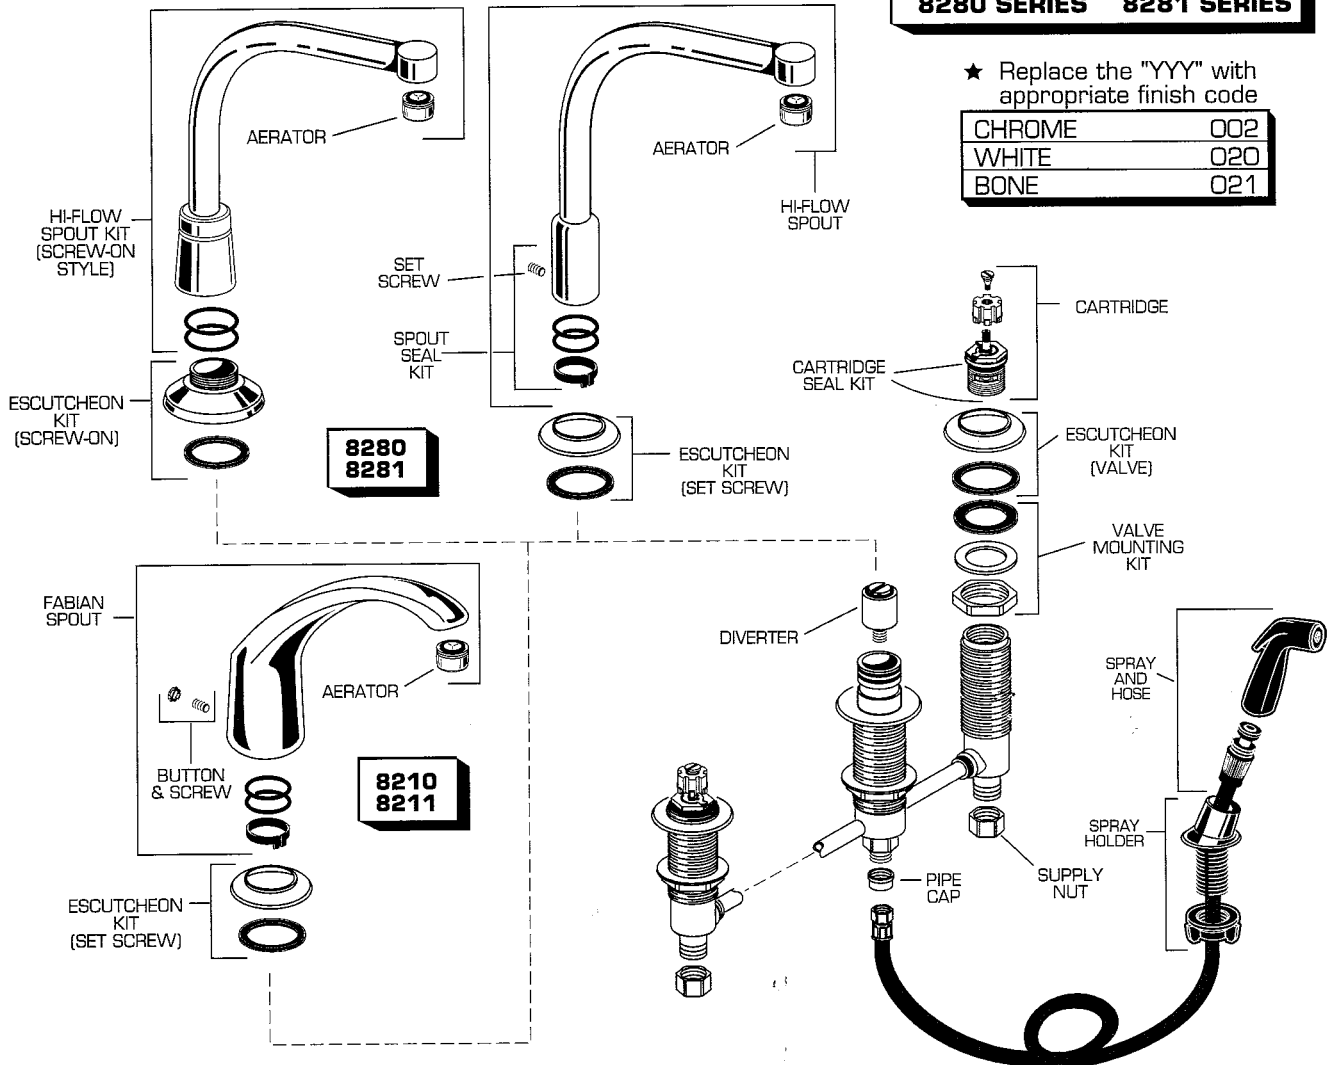

American Standard

AMARILIS KITCHEN FAUCET

MODEL NUMBERS

8210 SERIES 8211 SERIES
8280 SERIES 8281 SERIES

★ Replace the "YYY" with appropriate finish code

CHROME	002
WHITE	020
BONE	021

REPAIR PARTS	DESCRIPTION	PART NUMBER ★	PKG QTY
Handles	See Amarilis Handle Pages in Section E		
Plumbing Parts Depot 610-495-8790 ppd1.biz	Cartridge	028610-0070A	1
	Cartridge Seal Kit	030741-0070A	1
	Valve Mounting Kit	030258-0070A	1
	Escutcheon (Valve)	030708-YYY0A	1
	Spout Seal Kit	030709-0070A	1
	Supply Nut (Brass)	024220-0070A	1
	Fabian Spout	030710-YYY0A	2
	Aerator	066070-YYY0A	1
	Button & Screw	030711-YYY0A	↑
	Diverter	077043-0070A	1
	Hi-Flow Spout (Set Screw Spout)	030712-YYY0A	1
	Escutcheon Kit (for Set Screw Spout)	030708-YYY0A	1
	Hi-Flow Spout (Screw-on Spout)	953443-YYY0A	1
	Escutcheon Kit (for Screw-on Spout)	012166-YYY0A	1
	Set Screw	028524-0070A	1
	Spray and Hose - Chrome	030730-0170A	1
	Spray and Hose - (Finishes)	030730-YYY0A	1
	Spray Holder	030760-YYY0A	1
1/4" Pipe Cap	060341-0070A	1	