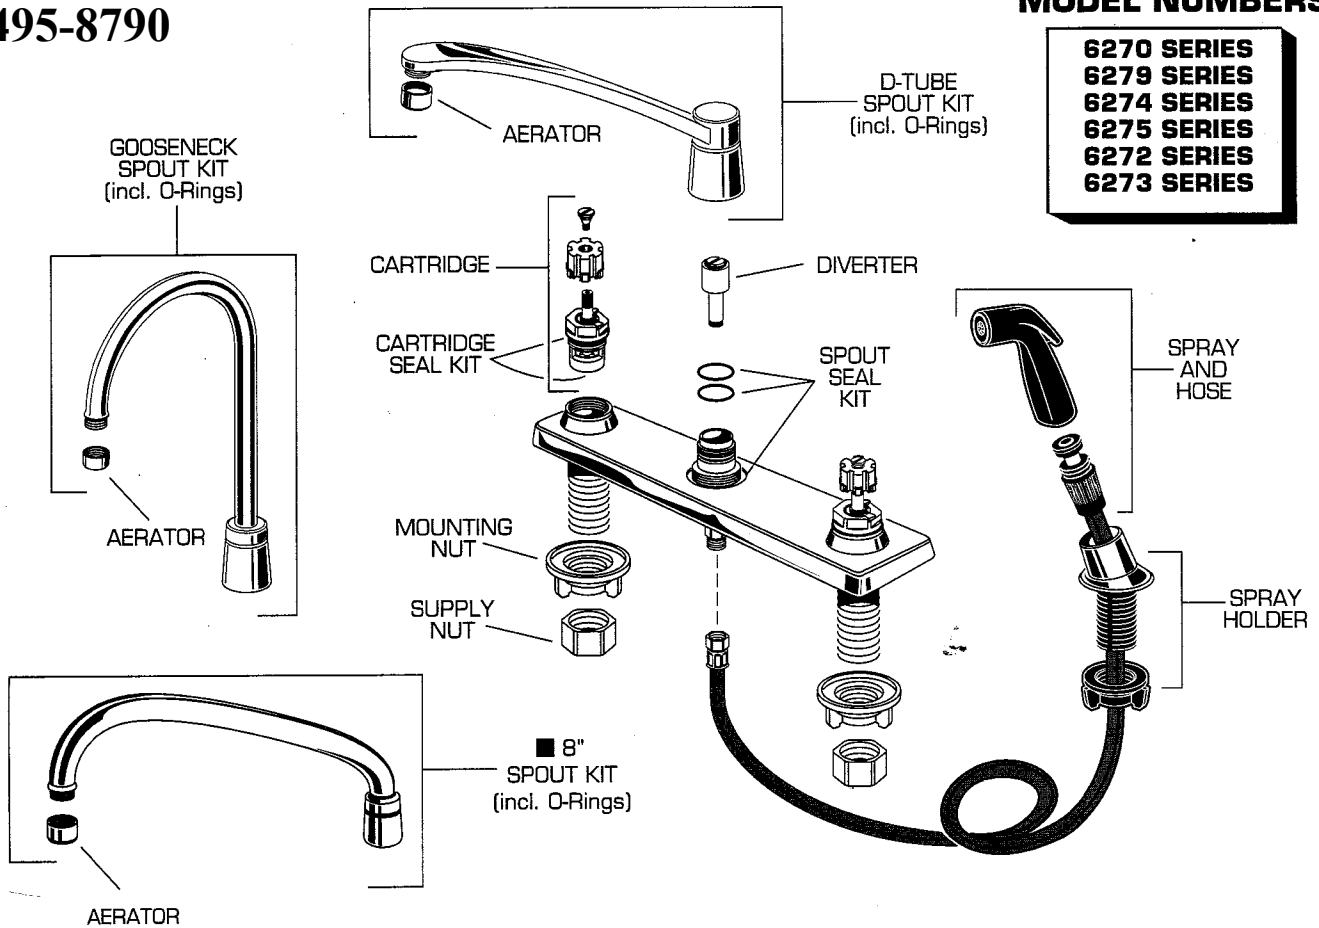

★ Replace the "YYY" with appropriate finish code

CHROME	002
WHITE	020
BONE	021
POLISHED BRASS	099

REPAIR PARTS	DESCRIPTION	PART NUMBER ★	PKG QTY
Handles	See Heritage-Amarilis Handles in Section E		
Faucet Parts	Cartridge	028610-0070A	1
	Cartridge Seal Kit	030741-0070A	1
	Spout Kit (D-Tube)	012202-YYY0A	1
	Spout Kit (Gooseneck)	012182-YYY0A	1
	Valve Mounting Kit	030258-0070A	2 Sets
	Spout Escutcheon Kit	012166-YYY0A	1
	Escutcheon Kit	030708-YYY0A	1
	Supply Nut (Brass)	024220-0070A	2
	Spout Seal Kit	012244-0070A	1
	Diverter	077043-0070A	1
	Aerator	066108-YYY0A	1
	Spray & Hose - Chrome	030730-0170A	1
	Spray & Hose - (Finishes)	030730-YYY0A	1
Spray Holder	030760-1780A	1	

# American Standard

Plumbing Parts Depot  
610-495-8790

Click on "Red" box to add parts to shopping cart

**HERITAGE**  
AMARILIS

**DECK-MOUNT  
KITCHEN FAUCET  
MODEL NUMBERS**

**6270 SERIES  
6279 SERIES  
6274 SERIES  
6275 SERIES  
6272 SERIES  
6273 SERIES**

★ Replace the "YYY" with appropriate finish code

CHROME	002
WHITE	020
BONE	021
POLISHED BRASS	099

REPAIR PARTS	DESCRIPTION	PART NUMBER ★	PKG QTY
Handles	See Heritage-Amarilis Handles in Section E		
Faucet Parts	Cartridge	028610-0070A	1
	Cartridge Seal Kit	030741-0070A	1
	Spray & Hose - Chrome	030730-0170A	1
	Spray & Hose - (Finishes)	030730-YYY0A	1
	Spray Holder	030760-1780A	1
	Spout Kit (D-Tube)	012202-YYY0A	1
	Spout Kit (9" Gooseneck)	012182-YYY0A	1
	Spout Kit (8") ■	012266-YYY0A	1
	Mounting Nut	065800-0070A	1
	Supply Nut (Brass)	024220-0070A	2
	Spout Seal Kit	012244-0070A	1
	Diverter	077043-0070A	1
	Aerator	066108-YYY0A	1