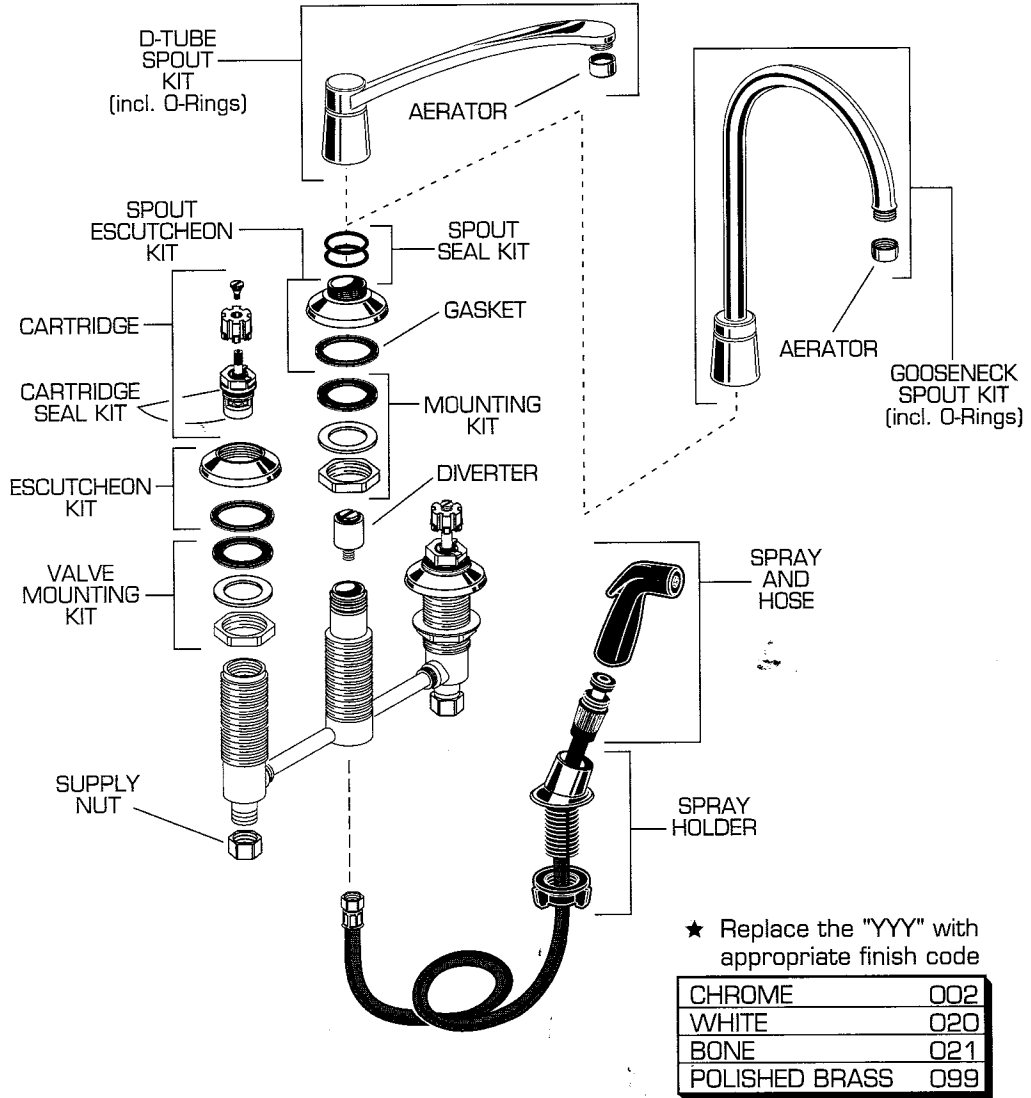

**HERITAGE**  
AMARILIS

**BOTTOM-MOUNT  
KITCHEN FAUCET  
MODEL NUMBERS**

**7230 SERIES  
7231 SERIES  
7270 SERIES  
7271 SERIES**

Click on "Red" box to add parts to shopping cart

*American Standard*

**Plumbing  
Parts  
Depot  
610-495-8790  
www.ppd1.biz**

★ Replace the "YYY" with appropriate finish code

CHROME	002
WHITE	020
BONE	021
POLISHED BRASS	099

REPAIR PARTS	DESCRIPTION	PART NUMBER ★	PKG QTY
Handles	See Heritage-Amarilis Handles in Section E		
Faucet Parts	Cartridge	028610-0070A	1
	Cartridge Seal Kit	030741-0070A	1
	Spout Kit (D-Tube)	012202-YYY0A	1
	Spout Kit (Gooseneck)	012182-YYY0A	1
	Valve Mounting Kit	030258-0070A	2 Sets
	Spout Escutcheon Kit	012166-YYY0A	1
	Escutcheon Kit	030708-YYY0A	1
	Supply Nut (Brass)	024220-0070A	2
	Spout Seal Kit	012244-0070A	1
	Diverter	077043-0070A	1
	Aerator	066108-YYY0A	1
	Spray & Hose - Chrome	030730-0170A	1
	Spray & Hose - (Finishes)	030730-YYY0A	1
Spray Holder	030760-1780A	1	

# American Standard

Plumbing Parts Depot  
610-495-8790

Click on "Red" box to add parts to shopping cart

**HERITAGE**  
AMARILIS

**DECK-MOUNT  
KITCHEN FAUCET  
MODEL NUMBERS**

**6270 SERIES  
6279 SERIES  
6274 SERIES  
6275 SERIES  
6272 SERIES  
6273 SERIES**

★ Replace the "YYY" with appropriate finish code

CHROME	002
WHITE	020
BONE	021
POLISHED BRASS	099

REPAIR PARTS	DESCRIPTION	PART NUMBER ★	PKG QTY
Handles	See Heritage-Amarilis Handles in Section E		
Faucet Parts	Cartridge	028610-0070A	1
	Cartridge Seal Kit	030741-0070A	1
	Spray & Hose - Chrome	030730-0170A	1
	Spray & Hose - (Finishes)	030730-YYY0A	1
	Spray Holder	030760-1780A	1
	Spout Kit (D-Tube)	012202-YYY0A	1
	Spout Kit (9" Gooseneck)	012182-YYY0A	1
	Spout Kit (8") ■	012266-YYY0A	1
	Mounting Nut	065800-0070A	1
	Supply Nut (Brass)	024220-0070A	2
	Spout Seal Kit	012244-0070A	1
	Diverter	077043-0070A	1
	Aerator	066108-YYY0A	1