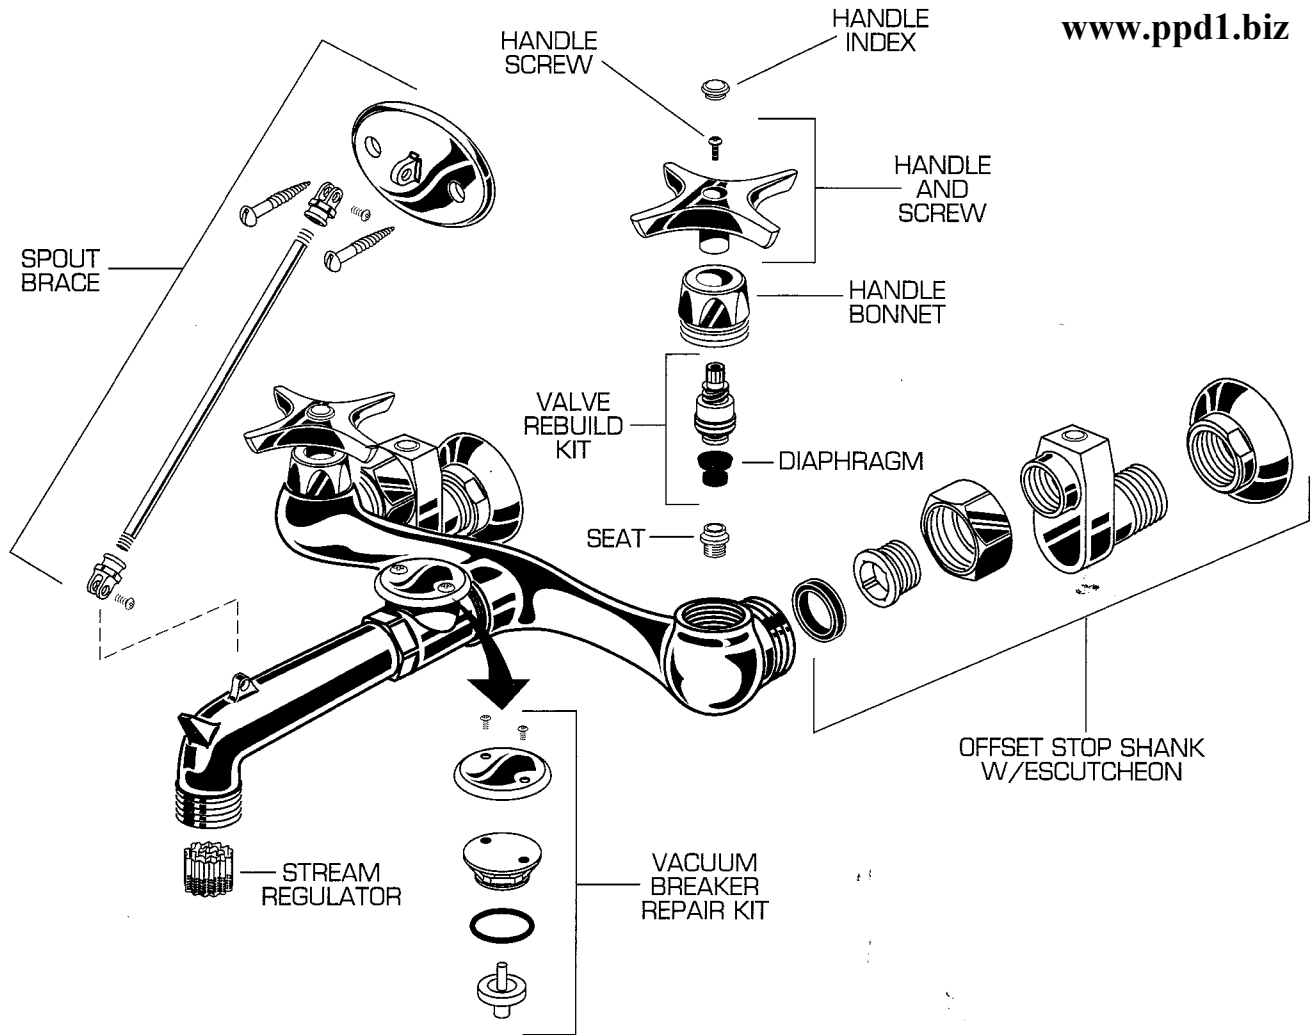

# WALL-MOUNT SERVICE SINK FAUCET

MODEL NUMBER

**8344.111**

Plumbing Parts Depot

www.ppd1.biz

REPAIR PARTS	DESCRIPTION	PART NUMBER ★	PKG QTY
Handle Parts	Handle Index	066312-0020A	1 pair
	Handle and Screw (less Index)	066339-0020A	1
	Handle Bonnet	028343-0020A	1
	Handle Screw	038342-0070A	2
Faucet Parts	Valve Rebuild Kit (Knob Handle)	066289-0070A	1 pair
	Diaphragm	072940-0070A	2
	Seat	066292-0040A	2
	Offset Stop Shank w/Escutcheon	066382-0020A	1
	Spout Brace	066387-0040A	1
	Stream Regulator	033953-0070A	1
	Vacuum Breaker Repair Kit	066501-0020A	1

## SERVICE SINK FAUCET

### MODEL NUMBERS

**8340 SERIES**  
**8341 SERIES**

REPAIR PARTS	DESCRIPTION	PART NUMBER <sup>★</sup>	PKG QTY
Handles	Handle and Screw Kit	066381-0040A	1 pair
	Handle Screw	000852-0040A	2
Valve Parts	Valve Rebuild Kit (Lever Handle)	066290-0070A	1 pair
	Diaphragm	072940-0070A	2
	Seat	066292-0040A	2
	Offset Stop Shank w/Escutcheon	066382-0020A	1
	Female Eccentric Shank w/Escutcheon	014319-0020A	1
	Stream Regulator	033953-0070A	1
	Vacuum Breaker Repair Kit	066501-0020A	1
	Offset Step Plug Button	055906-0240A	2