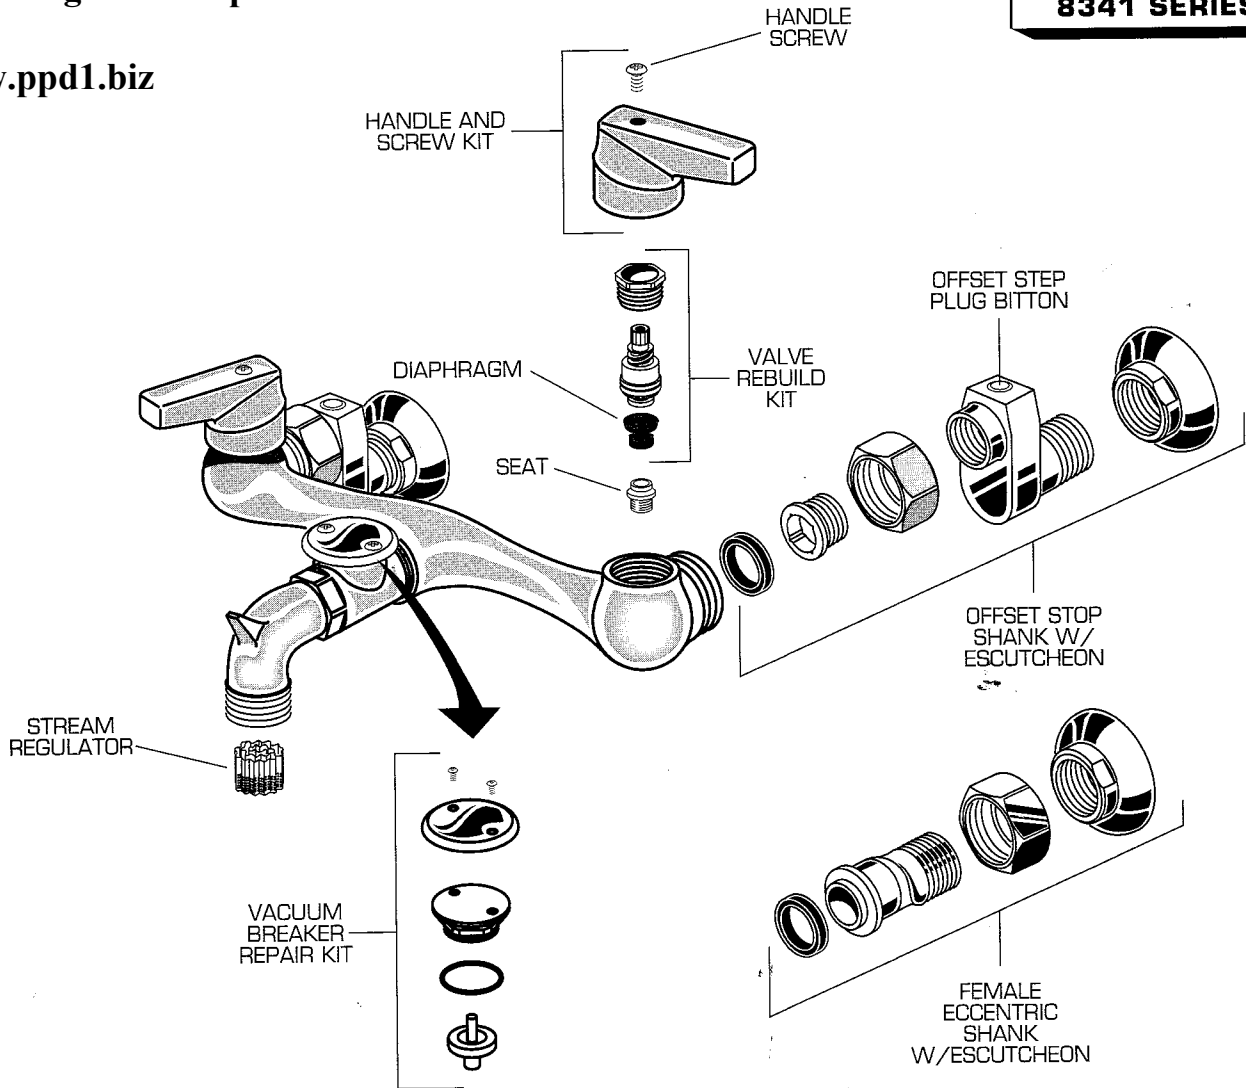

# WALL-MOUNT SERVICE SINK FAUCET

MODEL NUMBER

**8344.111**

Plumbing Parts Depot

www.ppd1.biz

REPAIR PARTS	DESCRIPTION	PART NUMBER ★	PKG QTY
Handle Parts	Handle Index	066312-0020A	1 pair
	Handle and Screw (less Index)	066339-0020A	1
	Handle Bonnet	028343-0020A	1
	Handle Screw	038342-0070A	2
Faucet Parts	Valve Rebuild Kit (Knob Handle)	066289-0070A	1 pair
	Diaphragm	072940-0070A	2
	Seat	066292-0040A	2
	Offset Stop Shank w/Escutcheon	066382-0020A	1
	Spout Brace	066387-0040A	1
	Stream Regulator	033953-0070A	1
	Vacuum Breaker Repair Kit	066501-0020A	1

## SERVICE SINK FAUCET

### MODEL NUMBERS

**8340 SERIES**  
**8341 SERIES**

REPAIR PARTS	DESCRIPTION	PART NUMBER <sup>★</sup>	PKG QTY
Handles	Handle and Screw Kit	066381-0040A	1 pair
	Handle Screw	000852-0040A	2
Valve Parts	Valve Rebuild Kit (Lever Handle)	066290-0070A	1 pair
	Diaphragm	072940-0070A	2
	Seat	066292-0040A	2
	Offset Stop Shank w/Escutcheon	066382-0020A	1
	Female Eccentric Shank w/Escutcheon	014319-0020A	1
	Stream Regulator	033953-0070A	1
	Vacuum Breaker Repair Kit	066501-0020A	1
	Offset Step Plug Button	055906-0240A	2