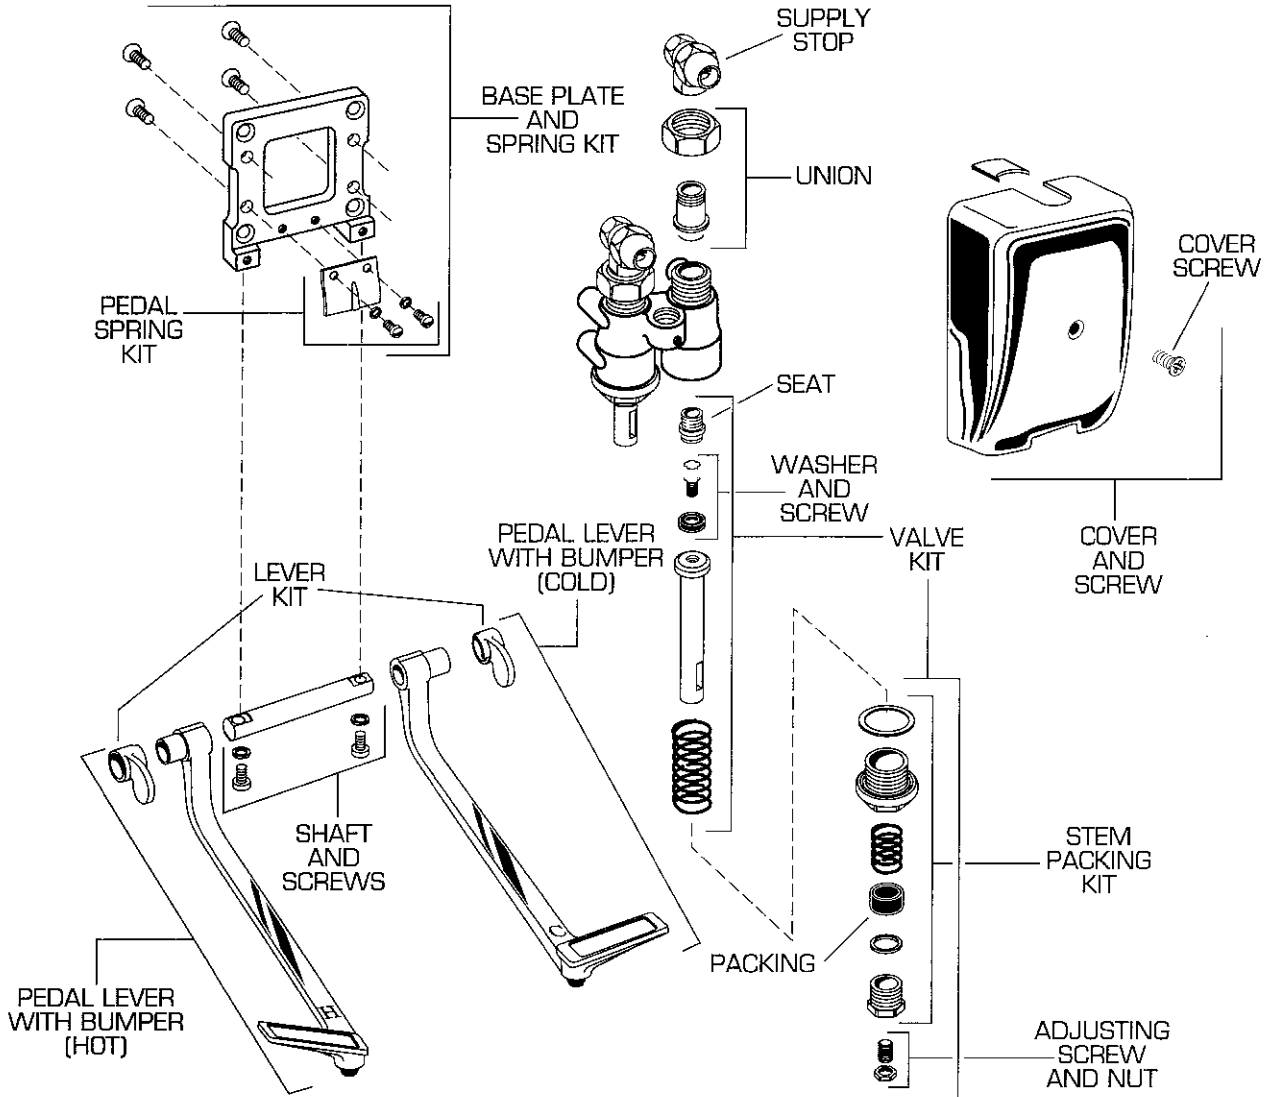

**SELF-CLOSING WALL MOUNT
DOUBLE PEDAL VALVE
MODEL NUMBER**

7679.012

American Standard

**Plumbing Parts Depot
610-495-8790
www.ppd1.biz**

REPAIR PARTS	DESCRIPTION	PART NUMBER	PKG QTY
Valve Parts	Cover Screw	000690-0020A	1
	Cover and Screw	066354-0020A	1
	Supply Stop	066346-0070A	1
	Union	066347-0070A	1
	Valve Kit	066360-0020A	1
	Seat	065626-0040A	1
	Washer and Screw	066350-0070A	1
	Stem Packing Kit	066351-0070A	1
	Adjusting Screw and Nut	066357-0070A	1
	Baseplate and Spring Kit	066355-0020A	1
	Pedal Spring Kit	066356-0070A	1
	Packing	000406-0070A	1
Pedal Parts	Pedal Lever with Bumper (Cold)	066358-0070A	1
	Pedal Lever with Bumper (Hot)	066359-0070A	1
	Lever Kit	066454-0070A	1
	Shaft and Screws	066353-0070A	1

American Standard

SELF-CLOSING FLOOR MOUNT DOUBLE PEDAL VALVE

MODEL NUMBER

7680.010

Plumbing Parts Depot
610-495-8790
www.ppd1.biz

REPAIR PARTS	DESCRIPTION	PART NUMBER	PKG QTY
Valve Parts	Cover Screw	000117-0020A	1
	Cover and Screw	066345-0020A	1
	Supply Stop	066346-0070A	1
	Union	066347-0070A	1
	Valve Kit	066349-0040A	1
	Seat	065626-0040A	1
	Valve Washer and Screw	066350-0070A	1
	Stem Packing Kit	066351-0070A	1
	Base Plate and Screws	066352-0070A	1
	Stem Packing	000406-0070A	1
Pedal Parts	Pedal with Bumper (HOT)	066930-0020A	1
	Pedal with Bumper (COLD)	066929-0020A	1
	Shaft and Screws	066353-0070A	1