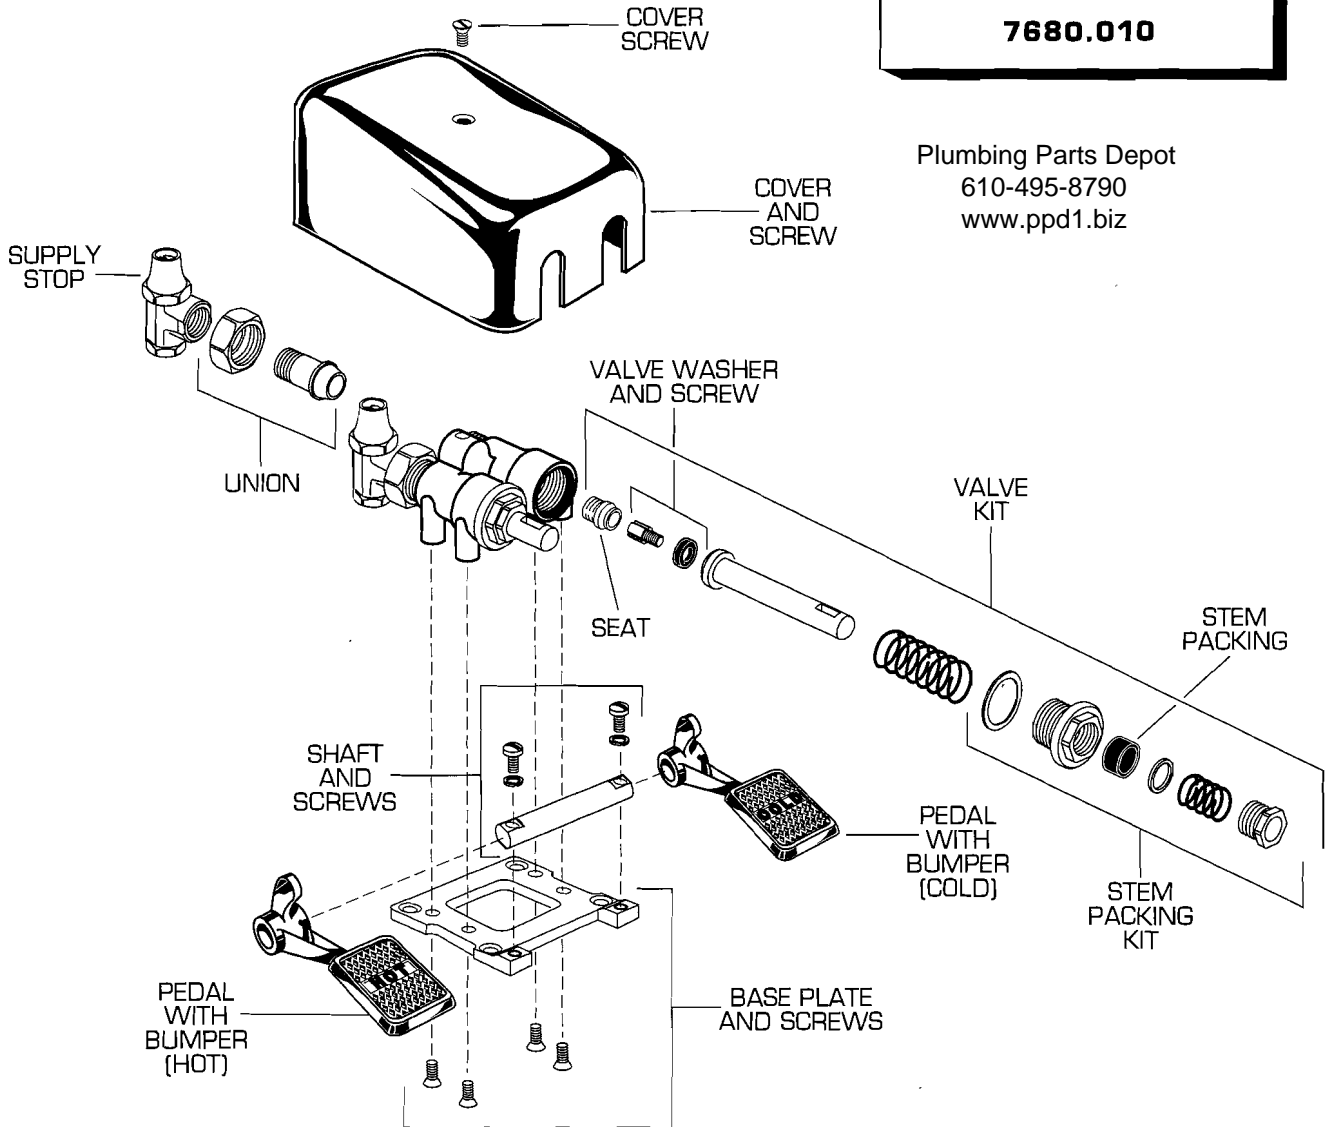

**SELF-CLOSING WALL MOUNT
DOUBLE PEDAL VALVE
MODEL NUMBER**

7679.012

American Standard

**Plumbing Parts Depot
610-495-8790
www.ppd1.biz**

REPAIR PARTS	DESCRIPTION	PART NUMBER	PKG QTY
Valve Parts	Cover Screw	000690-0020A	1
	Cover and Screw	066354-0020A	1
	Supply Stop	066346-0070A	1
	Union	066347-0070A	1
	Valve Kit	066360-0020A	1
	Seat	065626-0040A	1
	Washer and Screw	066350-0070A	1
	Stem Packing Kit	066351-0070A	1
	Adjusting Screw and Nut	066357-0070A	1
	Baseplate and Spring Kit	066355-0020A	1
	Pedal Spring Kit	066356-0070A	1
	Packing	000406-0070A	1
Pedal Parts	Pedal Lever with Bumper (Cold)	066358-0070A	1
	Pedal Lever with Bumper (Hot)	066359-0070A	1
	Lever Kit	066454-0070A	1
	Shaft and Screws	066353-0070A	1

American Standard

SELF-CLOSING FLOOR MOUNT DOUBLE PEDAL VALVE

MODEL NUMBER

7680.010

Plumbing Parts Depot
610-495-8790
www.ppd1.biz

REPAIR PARTS	DESCRIPTION	PART NUMBER	PKG QTY
Valve Parts	Cover Screw	000117-0020A	1
	Cover and Screw	066345-0020A	1
	Supply Stop	066346-0070A	1
	Union	066347-0070A	1
	Valve Kit	066349-0040A	1
	Seat	065626-0040A	1
	Valve Washer and Screw	066350-0070A	1
	Stem Packing Kit	066351-0070A	1
	Base Plate and Screws	066352-0070A	1
	Stem Packing	000406-0070A	1
Pedal Parts	Pedal with Bumper (HOT)	066930-0020A	1
	Pedal with Bumper (COLD)	066929-0020A	1
	Shaft and Screws	066353-0070A	1