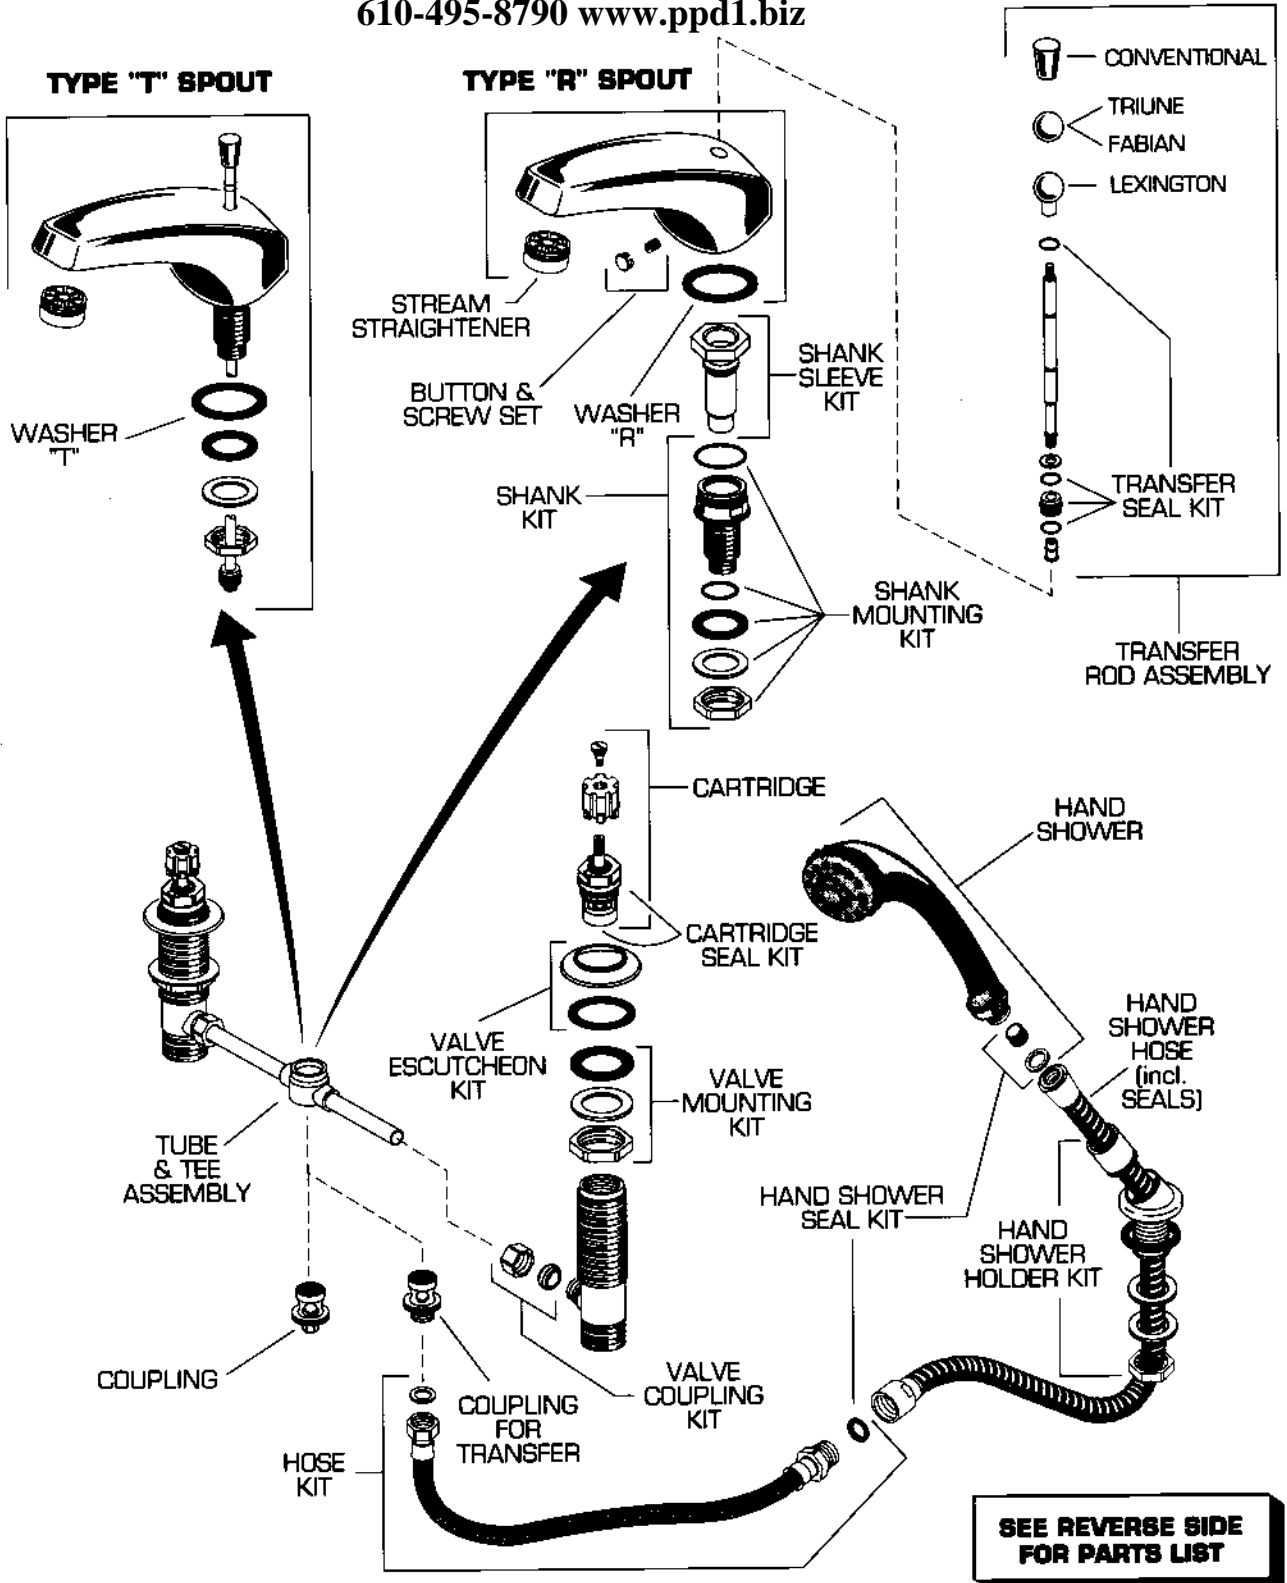

5920.000	8911.000
5921.000	8950.000
8900.000	8951.000
8901.000	8970.000
8910.000	8971.000

NOTE: There are two methods of spout mountings for some spout styles. Be sure to order the correct parts if labeled with a (T) or (R).

Plumbing Parts Depot
610-495-8790 www.ppd1.biz

**SEE REVERSE SIDE
FOR PARTS LIST**