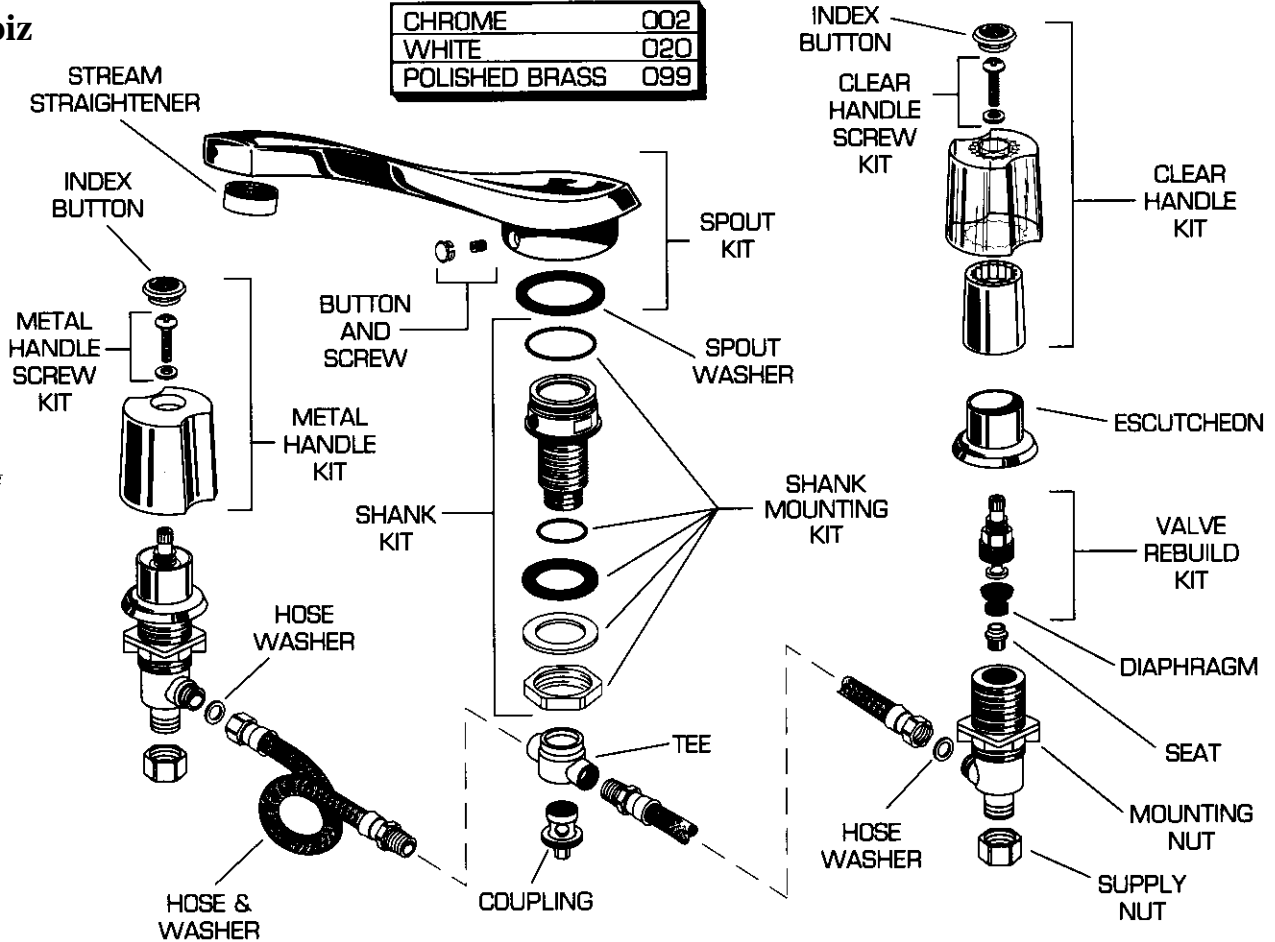

## CADET DELUXE DECK-MOUNT BATH FILLER MODEL NUMBERS

**5800.050 5800.100**

Plumbing Parts Depot  
800-448-8977  
ppd1.biz

★ Replace the "YYY" with appropriate finish code

CHROME	002
WHITE	020
POLISHED BRASS	099

REPAIR PARTS	DESCRIPTION	PART NUMBER ★	PKG QTY
Handles	Clear Handle Kit	013286-YYY0A	1 Pair
	Clear Handle Screw Kit	042797-0070A	1
	Metal Handle Kit	013287-YYY0A Δ	1 Pair
	Metal Handle Screw Kit	042796-0070A	1
	Escutcheon	043319-YYY0A	2
	Index Button	068498-0070A	1 Pair
Faucet Parts	Spout Kit	066530-YYY0A	1
	Stream Straightener	028678-0070A	1
	Button and Screw	030216-YYY0A	1
	Spout Washer	030261-0070A	1
	Shank Mounting Kit	030274-0070A	1
	Shank Kit	012668-0070A	1
	Tee	031001-0070A	1
	Coupling	028698-0070A	1
	Hose & Washer	031018-0070A	1
	Hose Washer	031086-0070A	1
	Supply Nut (Brass)	024220-0070A	2
	Mounting Nut	028828-0070A	2
	Valve Rebuild Kit	031106-0070A	1 Pair
	Diaphragm	044293-0070A	2
	Seat	044257-0040A	2