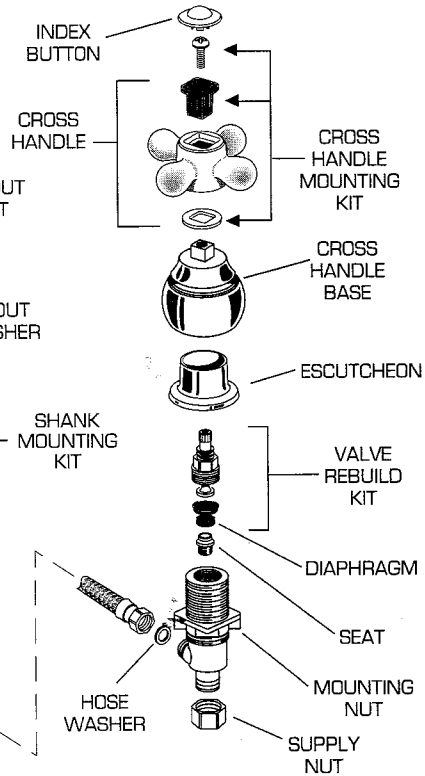

REPAIR PARTS	DESCRIPTION	PART NUMBER ★	PKG QTY
Handles	Clear Handle Kit	013286-YYY0A	1 Pair
	Clear Handle Screw Kit	042797-0070A	1
	Metal Handle Kit	013287-YYY0A Δ	1 Pair
	Metal Handle Screw Kit	042796-0070A	1
	Escutcheon	043319-YYY0A	2
	Index Button	068498-0070A	1 Pair
Faucet Parts	Spout Kit	066530-YYY0A	1
	Stream Straightener	028678-0070A	1
	Button and Screw	030216-YYY0A	1
	Spout Washer	030261-0070A	1
	Shank Mounting Kit	030274-0070A	1
	Shank Kit	012668-0070A	1
	Tee	031001-0070A	1
	Coupling	028698-0070A	1
	Hose & Washer	031018-0070A	1
	Hose Washer	031086-0070A	1
	Supply Nut (Brass)	024220-0070A	2
	Mounting Nut	028828-0070A	2
	Valve Rebuild Kit	031106-0070A	1 Pair
	Diaphragm	044293-0070A	2
	Seat	044257-0040A	2

## PRESTIGE DELUXE DECK-MOUNT BATH FILLER MODEL NUMBERS

5800.221 5800.222  
5800.223 5800.224  
5800.232

★ Replace the "YYY" with appropriate finish code

CHROME	002
WHITE	020
POLISHED BRASS	099

REPAIR PARTS	DESCRIPTION	PART NUMBER ★	PKG QTY
Handles	Cross Handle Mounting Kit	042787-0070A	1
	Cross Handle	042692-0070A	1
	Cross Handle Base	043308-YYY0A	1
	Lever Handle Base	042788-YYY0A	1
	Lever Handle Screw	043467-YYY0A	1
	Porcelain Lever Inserts	043547-YYY0A	1 Insert
	Metal Lever Inserts	043356-YYY0A ■	1 Insert
	Wood Lever Inserts	043515-0070A	1 Insert
	Acrylic Lever Inserts	043354-0070A	1 Insert
	Index Button (Cross Handle)	042628-YYY0A Δ	1 Pair
	Escutcheon	043319-YYY0A	2
	Spout Kit	066530-YYY0A	1
	Faucet Parts	Stream Straightener	028678-0070A
Button and Screw		030216-YYY0A	1
Spout Washer		030261-0070A	1
Shank Mounting Kit		030274-0070A	1
Shank Kit		012668-0070A	1
Tee		031001-0070A	1
Coupling		028698-0070A	1
Hose & Washer		031018-0070A	1
Hose Washer		031086-0070A	1
Supply Nut (Brass)		024220-0070A	2
Mounting Nut		028828-0070A	2
Valve Rebuild Kit (Cross Handle)		031106-0070A	1 Pair
Valve Rebuild Kit (Lever Handle)		042684-0070A	1 Pair
Diaphragm		044293-0070A	2
Seat		044257-0040A	2