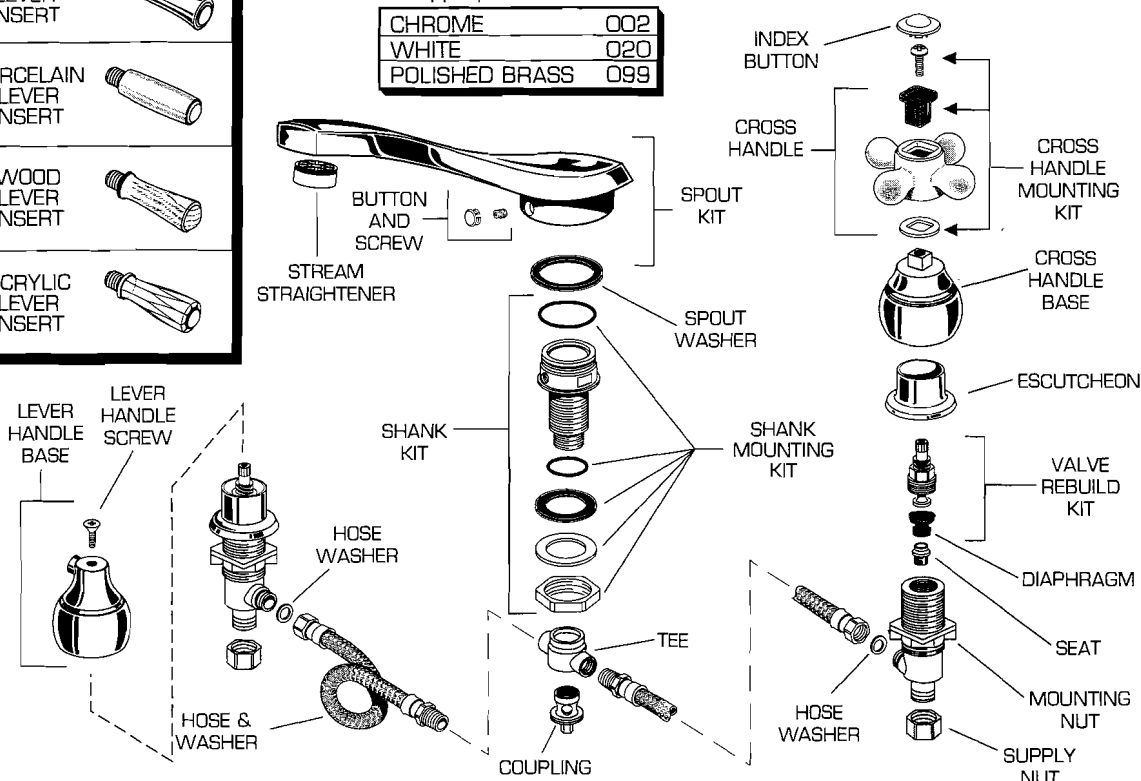

# American Standard

## PRESTIGE DELUXE DECK-MOUNT BATH FILLER MODEL NUMBERS

5800.221 5800.222  
5800.223 5800.224  
5800.232

★ Replace the "YYY" with appropriate finish code

CHROME	002
WHITE	020
POLISHED BRASS	099

REPAIR PARTS	DESCRIPTION	PART NUMBER ★	PKG QTY
Handles	Cross Handle Mounting Kit	042787-0070A	1
	Cross Handle	042692-0070A	1
	Cross Handle Base	043308-YYY0A	1
	Lever Handle Base	042788-YYY0A	1
	Lever Handle Screw	043467-YYY0A	1
	Porcelain Lever Inserts	043547-YYY0A	1 Insert
	Metal Lever Inserts	043356-YYY0A ■	1 Insert
	Wood Lever Inserts	043515-0070A	1 Insert
	Acrylic Lever Inserts	043354-0070A	1 Insert
	Index Button (Cross Handle)	042628-YYY0A Δ	1 Pair
	Escutcheon	043319-YYY0A	2
	Spout Kit	066530-YYY0A	1
	Faucet Parts	Stream Straightener	028678-0070A
Button and Screw		030216-YYY0A	1
Spout Washer		030261-0070A	1
Shank Mounting Kit		030274-0070A	1
Shank Kit		012668-0070A	1
Tee		031001-0070A	1
Coupling		028698-0070A	1
Hose & Washer		031018-0070A	1
Hose Washer		031086-0070A	1
Supply Nut (Brass)		024220-0070A	2
Mounting Nut		028828-0070A	2
Valve Rebuild Kit (Cross Handle)		031106-0070A	1 Pair
Valve Rebuild Kit (Lever Handle)		042684-0070A	1 Pair
Diaphragm		044293-0070A	2
Seat		044257-0040A	2