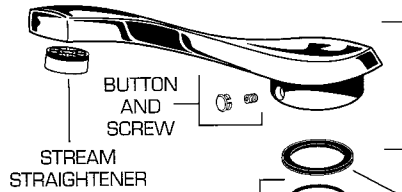

American Standard

PRESTIGE DELUXE DECK-MOUNT BATH FILLER MODEL NUMBERS

5800.221 5800.222
5800.223 5800.224
5800.232

★ Replace the "YYY" with appropriate finish code

CHROME	002
WHITE	020
POLISHED BRASS	099

REPAIR PARTS	DESCRIPTION	PART NUMBER ★	PKG QTY	
Handles	Cross Handle Mounting Kit	042787-0070A	1	
	Cross Handle	042692-0070A	1	
	Cross Handle Base	043308-YYY0A	1	
	Lever Handle Base	042788-YYY0A	1	
	Lever Handle Screw	043467-YYY0A	1	
	Porcelain Lever Inserts	043547-YYY0A	1 Insert	
	Metal Lever Inserts	043356-YYY0A ■	1 Insert	
	Wood Lever Inserts	043515-0070A	1 Insert	
	Acrylic Lever Inserts	043354-0070A	1 Insert	
	Index Button (Cross Handle)	042628-YYY0A Δ	1 Pair	
	Escutcheon	043319-YYY0A	2	
	Spout Kit	066530-YYY0A	1	
	Faucet Parts	Stream Straightener	028678-0070A	1
Button and Screw		030216-YYY0A	1	
Spout Washer		030261-0070A	1	
Shank Mounting Kit		030274-0070A	1	
Shank Kit		012668-0070A	1	
Tee		031001-0070A	1	
Coupling		028698-0070A	1	
Hose & Washer		031018-0070A	1	
Hose Washer		031086-0070A	1	
Supply Nut (Brass)		024220-0070A	2	
Mounting Nut		028828-0070A	2	
Valve Rebuild Kit (Cross Handle)		031106-0070A	1 Pair	
Valve Rebuild Kit (Lever Handle)		042684-0070A	1 Pair	
Diaphragm		044293-0070A	2	
Seat		044257-0040A	2	

■ Not available in "020" White finish.
Δ For White faucets, replace "YYY" with "002."