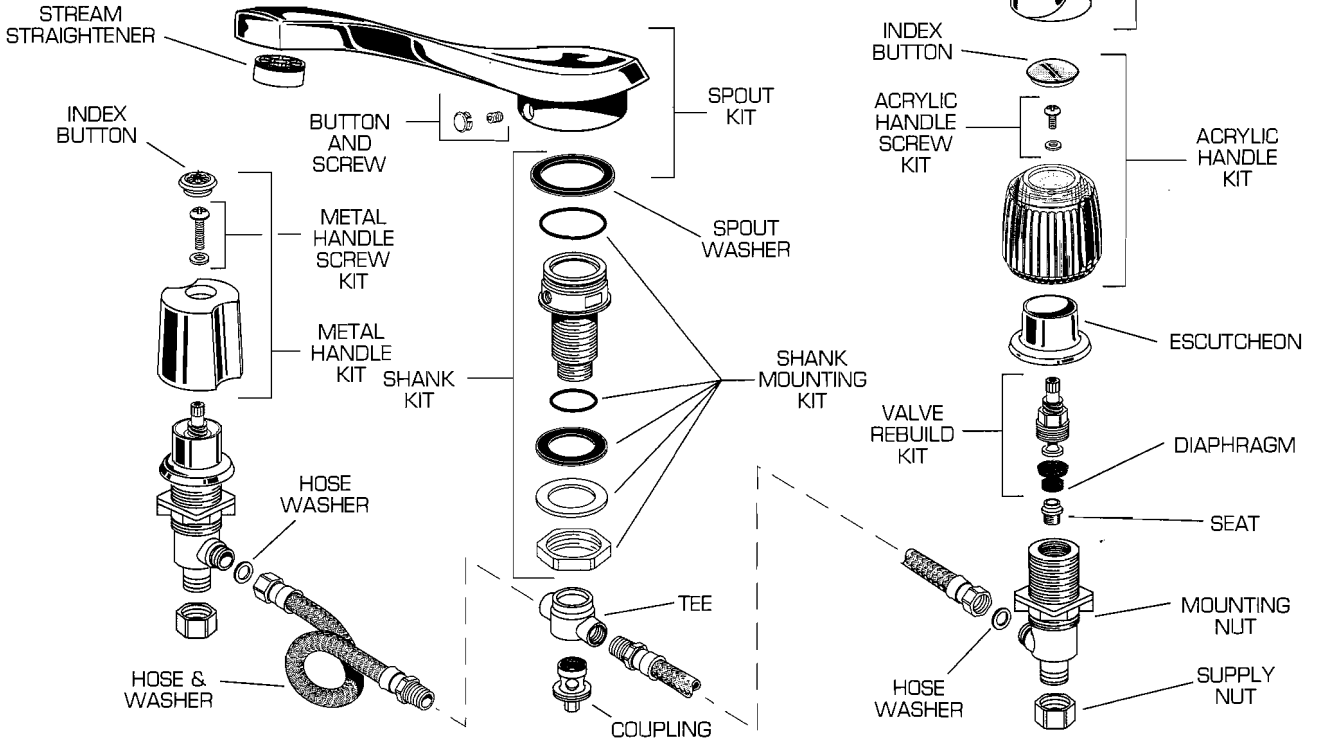

CADET DELUXE DECK-MOUNT BATH FILLER MODEL NUMBERS

5800.110
5800.120
5800.310

★ Replace the "YYY" with appropriate finish code

CHROME	002
WHITE	020
POLISHED BRASS	099

REPAIR PARTS	DESCRIPTION	PART NUMBER ★	PKG QTY	
Handles	Acrylic Handle Kit	042592-0070A	1 Pair	
	Acrylic Handle Screw Kit	042795-0070A	1	
	Escutcheon	043319-YYY0A	2	
	Index Button (Acrylic Handle)	042593-0070A	1 Pair	
	Metal Handle Kit	013287-YYY0A Δ	2	
	Metal Handle Screw Kit	042796-0070A	1	
	Index Button (Metal Handle)	068498-0070A	1 Pair	
	Metal Blade Handle Kit	051356-YYY0A	1	
	Screw (Blade Handle)	060199-YYY0A	2	
	Index Kit (Blade Handle)	060141-0070A	1 Pair	
	Faucet Parts	Spout Kit	066530-YYY0A	1
Stream Straightener		028678-0070A	1	
Button and Screw		030216-YYY0A	1	
Spout Washer		030261-0070A	1	
Shank Mounting Kit		030274-0070A	1	
Shank Kit		012668-0070A	1	
Tee		031001-0070A	1	
Coupling		028698-0070A	1	
Hose & Washer		031018-0070A	1	
Hose Washer		031086-0070A	1	
Supply Nut (Brass)		024220-0070A	2	
Mounting Nut		028828-0070A	2	
Valve Rebuild Kit (Knob)		031106-0070A	1 Pair	
Valve Rebuild Kit (Lever)		066288-0070A	1 Pair	
Diaphragm		044293-0070A	2	
Seat		044257-0040A	2	

Δ Not available in "099" Polished Brass finish.