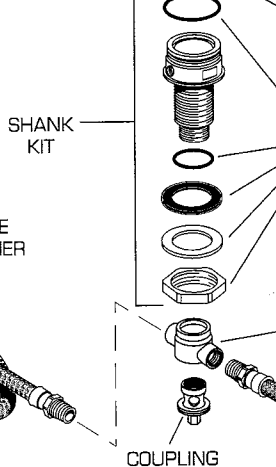

REPAIR PARTS	DESCRIPTION	PART NUMBER ★	PKG QTY
Handles	Clear Handle Kit	013286-YYY0A	1 Pair
	Clear Handle Screw Kit	042797-0070A	1
	Metal Handle Kit	013287-YYY0A Δ	1 Pair
	Metal Handle Screw Kit	042796-0070A	1
	Escutcheon	043319-YYY0A	2
	Index Button	068498-0070A	1 Pair
Faucet Parts	Spout Kit	066530-YYY0A	1
	Stream Straightener	028678-0070A	1
	Button and Screw	030216-YYY0A	1
	Spout Washer	030261-0070A	1
	Shank Mounting Kit	030274-0070A	1
	Shank Kit	012668-0070A	1
	Tee	031001-0070A	1
	Coupling	028698-0070A	1
	Hose & Washer	031018-0070A	1
	Hose Washer	031086-0070A	1
	Supply Nut (Brass)	024220-0070A	2
	Mounting Nut	028828-0070A	2
	Valve Rebuild Kit	031106-0070A	1 Pair
	Diaphragm	044293-0070A	2
	Seat	044257-0040A	2

## PRESTIGE DELUXE DECK-MOUNT BATH FILLER MODEL NUMBERS

5800.221 5800.222  
5800.223 5800.224  
5800.232

★ Replace the "YYY" with appropriate finish code

CHROME	002
WHITE	020
POLISHED BRASS	099

REPAIR PARTS	DESCRIPTION	PART NUMBER ★	PKG QTY
Handles	Cross Handle Mounting Kit	042787-0070A	1
	Cross Handle	042692-0070A	1
	Cross Handle Base	043308-YYY0A	1
	Lever Handle Base	042788-YYY0A	1
	Lever Handle Screw	043467-YYY0A	1
	Porcelain Lever Inserts	043547-YYY0A	1 Insert
	Metal Lever Inserts	043356-YYY0A ■	1 Insert
	Wood Lever Inserts	043515-0070A	1 Insert
	Acrylic Lever Inserts	043354-0070A	1 Insert
	Index Button (Cross Handle)	042628-YYY0A Δ	1 Pair
	Escutcheon	043319-YYY0A	2
	Spout Kit	066530-YYY0A	1
	Faucet Parts	Stream Straightener	028678-0070A
Button and Screw		030216-YYY0A	1
Spout Washer		030261-0070A	1
Shank Mounting Kit		030274-0070A	1
Shank Kit		012668-0070A	1
Tee		031001-0070A	1
Coupling		028698-0070A	1
Hose & Washer		031018-0070A	1
Hose Washer		031086-0070A	1
Supply Nut (Brass)		024220-0070A	2
Mounting Nut		028828-0070A	2
Valve Rebuild Kit (Cross Handle)		031106-0070A	1 Pair
Valve Rebuild Kit (Lever Handle)		042684-0070A	1 Pair
Diaphragm		044293-0070A	2
Seat		044257-0040A	2