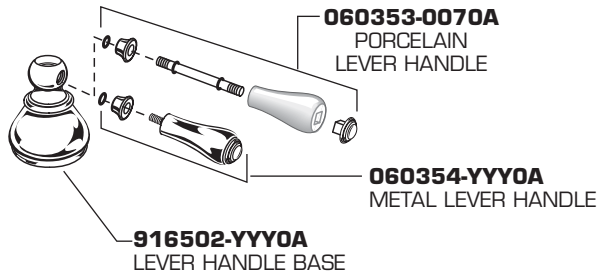

American Standard

Plumbing Parts Depot
610-495-8790
WWW.PPD1.BIZ

*Williamsburg*TM
**TWO-HANDLE
KITCHEN FAUCET
WITH HI FLOW SPOUT
MODEL NUMBERS**

4771

060469-YYY0A
SPOUT KIT
W/O-RING

066070-YYY0A
AERATOR

021470-YYY0A
INDEX CAP

918428-0070A
HANDLE SCREW

060353-0070A
PORCELAIN
LEVER HANDLE

060354-YYY0A
METAL LEVER HANDLE

916502-YYY0A
LEVER HANDLE BASE

923012-0070A
CLIP

073542-0070A
O-RING

923002-0070A
HANDLE ADAPTER

M953668-YYY0A
SPRAY
AND HOSE