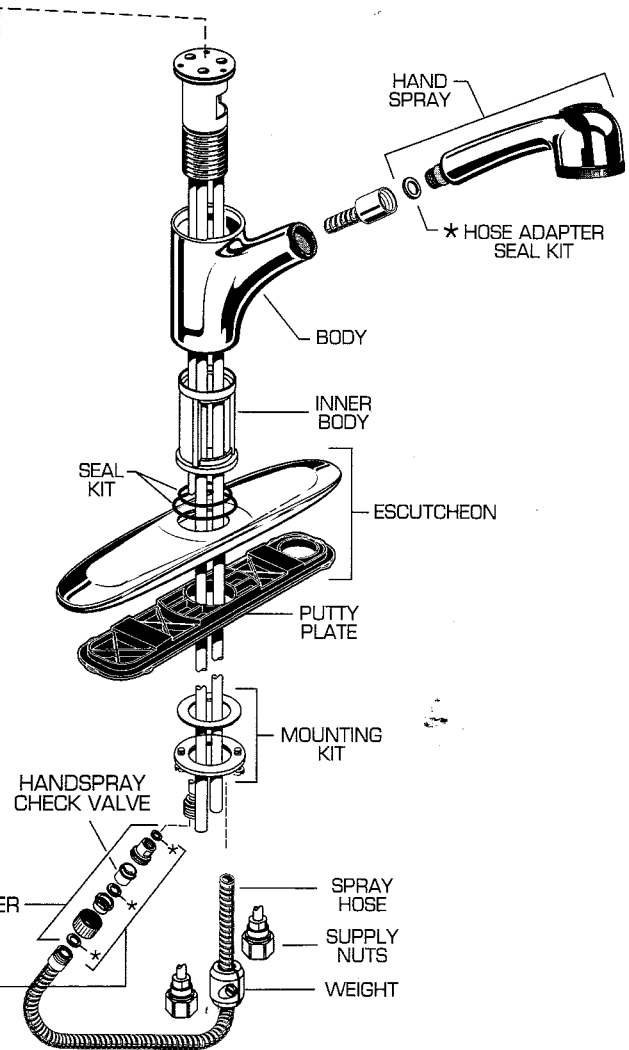

CONNOISSEUR KITCHEN COMBI FAUCET MODEL NUMBERS

4600. SERIES

Plumbing Parts

Depot

800-448-8977

www.ppd1.biz

American Standard

★ Replace the "YYY" with appropriate finish code

CHROME	002
WHITE	020
BONE	021
WHITE/CHROME	025
(Chrome body, Wht. Spray)	
BLK. NICKEL BRASS	072
POL. BRASS	099
SATIN (PVD)	295
CHROME/BRASS	299

REPAIR PARTS	DESCRIPTION	PART NUMBER ★	PKG QTY
Handle Parts	Handle	060342-YYYOA	1
	Button and Screw Set	030126-0020A	1
Faucet Parts	Cap and Retainer	030242-YYYOA	1
	Cartridge Screws	918633-0070A	3
	Cartridge	023529-0070A	1
	Vacuum Breaker	953780-0070A	1
	Spacer	051017-0070A	1
	Duck Bill Check Valve	923335-0070A	2
	O-Ring Kit	051353-0070A	1
	Body	901166-YYYOA	1
	Innner Body	923498-0070A	1
	Supply Nut	024220-0070A	2
	Escutcheon Kit	060480-YYYOA	1
Spout Parts	Putty Plate	910809-0070A	1
	Mounting Kit	060467-0070A	1
	Seal Kit	M961852-0070A	1 Set
	Hose Adapter Kit	051014-0070A	1
	Hose	051013-0020A	1
	Hose Adapter Seal Kit	060476-0070A	1
	Weight	050448-0070A	1
	Handspray Check Valve	042784-0070A	1
	Handspray	051355-YYYOA	1