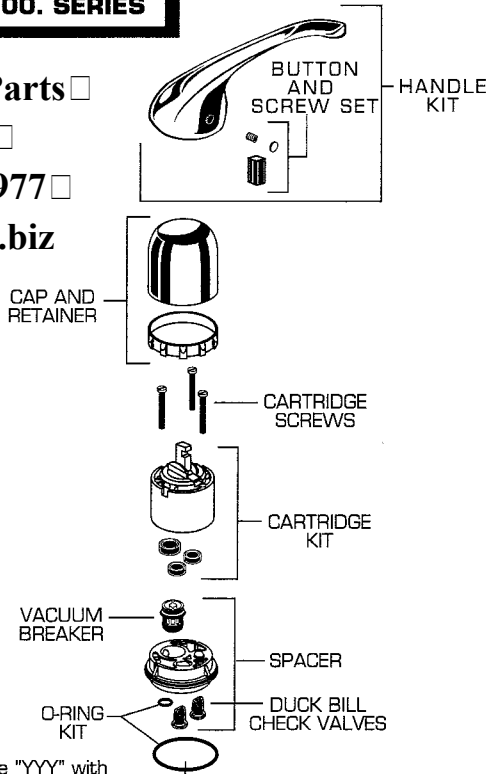

CONNOISSEUR KITCHEN COMBI FAUCET MODEL NUMBERS

4600. SERIES

Plumbing Parts

Depot

800-448-8977

www.ppd1.biz

American Standard

★ Replace the "YYY" with appropriate finish code

CHROME	002
WHITE	020
BONE	021
WHITE/CHROME	025
(Chrome body, Wht. Spray)	
BLK. NICKEL BRASS	072
POL. BRASS	099
SATIN (PVD)	295
CHROME/BRASS	299

REPAIR PARTS	DESCRIPTION	PART NUMBER ★	PKG QTY
Handle Parts	Handle	060342-YYYOA	1
	Button and Screw Set	030126-0020A	1
Faucet Parts	Cap and Retainer	030242-YYYOA	1
	Cartridge Screws	918633-0070A	3
	Cartridge	023529-0070A	1
	Vacuum Breaker	953780-0070A	1
	Spacer	051017-0070A	1
	Duck Bill Check Valve	923335-0070A	2
	O-Ring Kit	051353-0070A	1
	Body	901166-YYYOA	1
	Innner Body	923498-0070A	1
	Supply Nut	024220-0070A	2
	Escutcheon Kit	060480-YYYOA	1
Spout Parts	Putty Plate	910809-0070A	1
	Mounting Kit	060467-0070A	1
	Seal Kit	M961852-0070A	1 Set
	Hose Adapter Kit	051014-0070A	1
	Hose	051013-0020A	1
	Hose Adapter Seal Kit	060476-0070A	1
	Weight	050448-0070A	1
	Handspray Check Valve	042784-0070A	1
	Handspray	051355-YYYOA	1