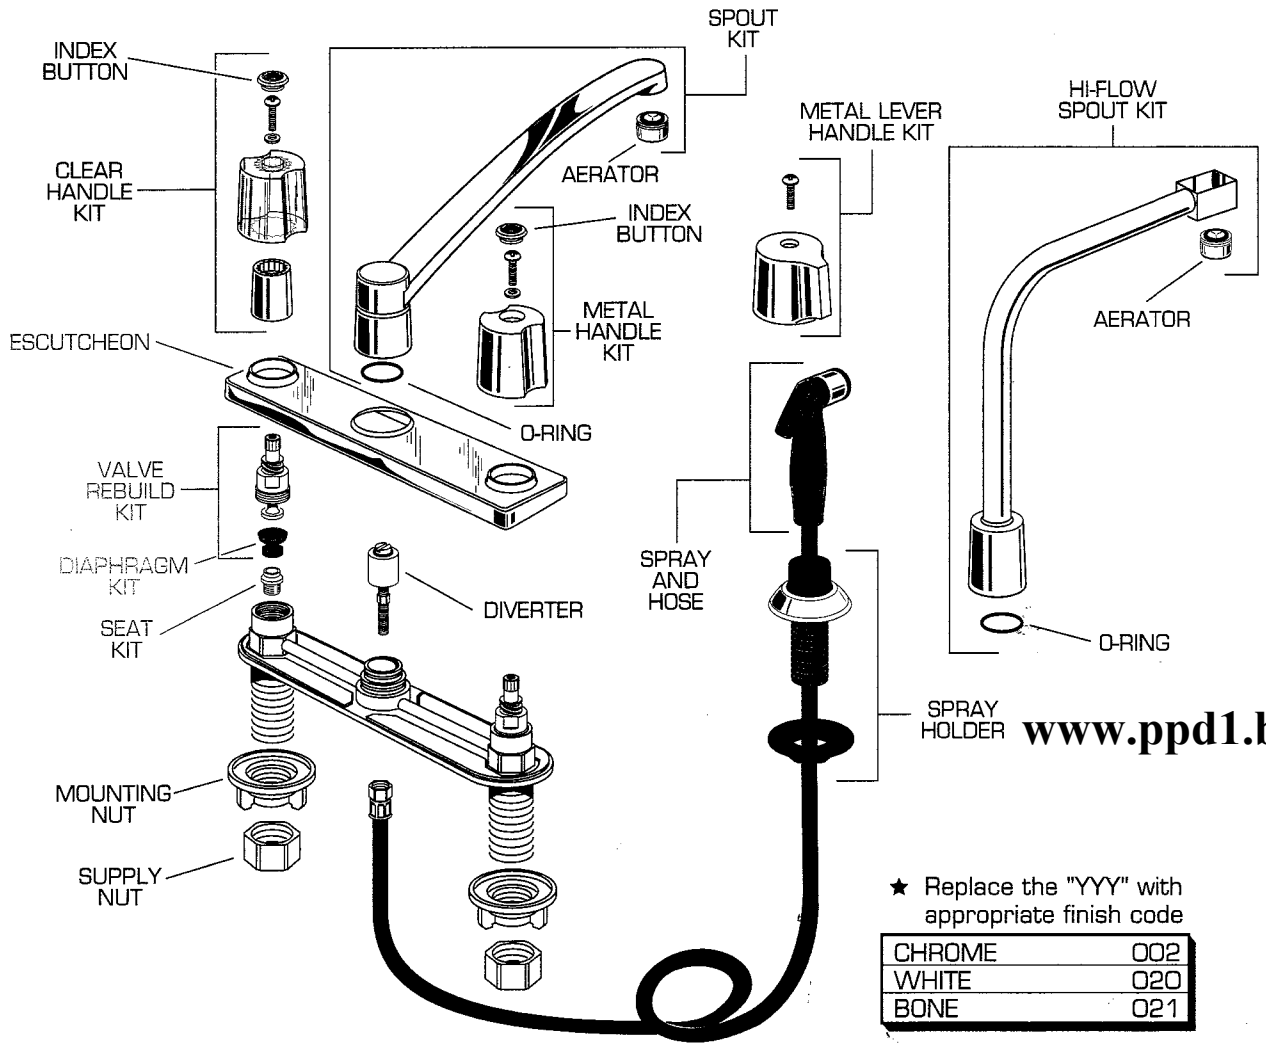

# CADET KITCHEN FAUCET MODEL NUMBERS

4160.074	4160.082	4160.090	4160.107
4160.115	4160.121	4160.139	4160.143

*American Standard*  
Plumbing Parts Depot

★ Replace the "YYY" with appropriate finish code

CHROME	002
WHITE	020
BONE	021

[www.ppd1.biz](http://www.ppd1.biz)

REPAIR PARTS	DESCRIPTION	PART NUMBER ★	PKG QTY
Handles	Clear Handle Kit	044291-0020A	1 pair
	Metal Handle Kit	044292-YYY0A	1 pair
	Metal Lever Handle Kit	066271-0020A	1 pair
	Index Button	068498-0070A	1 pair
Spouts	"Hi-Flow" Spout Kit	066276-0020A	1
	Spout Kit	066277-YYY0A	1
	O-Ring	059225-0070A	1
	Aerator	066070-YYY0A	1
Valve Parts	Valve Rebuild Kit-Knob Handle	066287-0070A	1 pair
	Valve Rebuild Kit-Lever Handle	066288-0070A	1 pair
	Diaphragm Kit	044293-0070A	2
	Seat Kit	044257-0040A	2
	Diverter	044264-0070A	1
	Supply Nut	024220-0070A	2
	Mounting Nut	065800-0070A	2
	Escutcheon	044266-YYY0A	1
	Spray and Hose	061804-YYY0A	1
	Spray Holder	061806-YYY0A	1