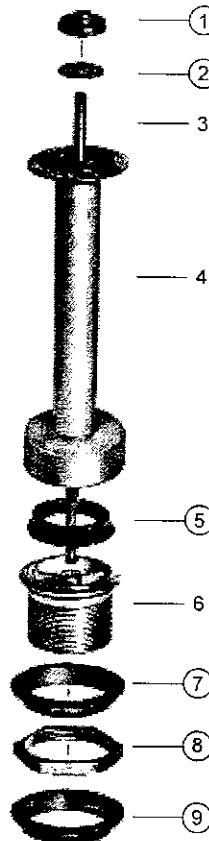

1. AS N3010: Brass Ballcock
2. AS N3055: Old style flush valve (no longer available)
Use AS 47088-0700 new style flush valve with trip lever.
3. AS N3075: Tank lever (no longer available)
(use AS 70437-0200 - 4" - plastic arm tank lever included in 47088-0700 flush valve) See Note
4. AS 47553-0020A: 2" x 6" x 1 1/2" Offset Tank Connection

Note: The 70437-0200 will not work with the N3055. It will only work with the 47088-0700.

No.	DESCRIPTION	PART NUMBER
1	Plunger S/A (Includes #1-4)	8339-07
1A	Plunger ** KIT ONLY **	33248-07
2	"U" Cup	1853-07
3	Seat Washer	233-17
4	Screw	190-07
5	Seat (nylon)	1852-07
6	Thumb Screw	557-17
7	Body ** KIT ONLY **	N3010
8	Shank Extension 7.57 Long ** KIT ONLY **	N3010
9	Shank	32974-07
10	Shank Washer	1026-07
11	Locknut	11383-07
12	Coupling Washer	125-07
13	Coupling Nut	226-47
14	Plunger Lever	33104-07
15	Link	1085-27
16	Rivet	1008-17
17	Rod Lever	32454-07
18	Thumb Screw	558-07
19	Volume Control S/A	10756-07
20	Hush Tube 6.94 Long ** KIT ONLY **	N3010
21	Adaptor ** KIT ONLY **	N3010
22	Clip	72989-07
23	Float Rod 8 1/2" Long	33230-0070A
23A	Refill Tube	72541-0070A
37	3/8" S.P.S. S.J. Washer	117-07
38	3/8" S.P.S. S.J. Friction Washer	359-07
39	1/2" O.D. S.J. Washer	411-37
40	1/4" O.D. S.J. Friction Washer	73030-07
	Lever Assembly (includes #14 - 17)	10740-07

No.	DESCRIPTION	PART NUMBER
1	Grommet	73058-07
2	Stop	73059-07
3	Guide Tube - 11 9/16" Long	73054-07
	Guide Tube - 12 5/16" Long	73055-07
	Guide Tube - 13 3/16" Long	73056-07
	Guide Tube - 14 11/16" Long	73057-07
4	Float S/A - 9 1/32" Long	73060-07
	Float S/A - 9 25/32" Long	73061-07
	Float S/A - 10 21/32" Long	73062-07
	Float S/A - 12 5/32" Long	73063-07
5	Seal	73069-07
6	Body	73050-07
7	Washer	1039-07
8	Lock Nut	73217-07
9	Washer - Soft Washer	73216-07
	Washer - Hard Washer	1039-07

*Circled parts still available

Click Image
for all tank
connections
←---

Flush Valve
3157.014
47088-07

Replaces N3055
(old style)

Plumbing Parts Depot

www.ppd1.biz

Plumbing Parts Depot

800-448-8977