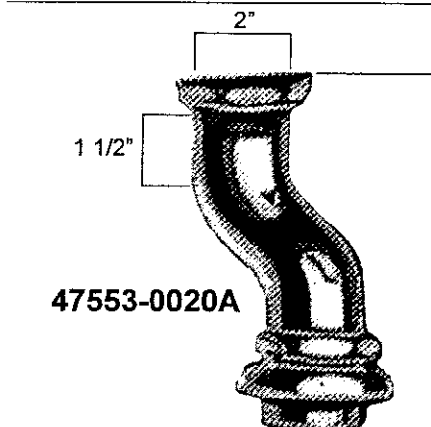

1. AS N3010: Brass Ballcock
2. AS N3055: Old style flush valve (no longer available)
Use AS 47088-0700 new style flush valve with trip lever.
3. AS N3075: Tank lever (no longer available)
(use AS 70437-0200 - 4" - plastic arm tank lever included in 47088-0700 flush valve) See Note
4. AS 47553-0020A: 2" x 6" x 1 1/2" Offset Tank Connection

Note: The 70437-0200 will not work with the N3055. It will only work with the 47088-0700.

No.	DESCRIPTION	PART NUMBER
1	Plunger S/A (Includes #1-4)	8339-07
1A	Plunger ** KIT ONLY **	33248-07
2	"U" Cup	1853-07
3	Seat Washer	233-17
4	Screw	190-07
5	Seat (nylon)	1852-07
6	Thumb Screw	557-17
7	Body ** KIT ONLY **	N3010
8	Shank Extension 7.57 Long ** KIT ONLY **	N3010
9	Shank	32974-07
10	Shank Washer	1026-07
11	Locknut	11383-07
12	Coupling Washer	125-07
13	Coupling Nut	226-47
14	Plunger Lever	33104-07
15	Link	1085-27
16	Rivet	1008-17
17	Rod Lever	32454-07
18	Thumb Screw	558-07
19	Volume Control S/A	10756-07
20	Hush Tube 6.94 Long ** KIT ONLY **	N3010
21	Adaptor ** KIT ONLY **	N3010
22	Clip	72989-07
23	Float Rod 8 1/2" Long	33230-0070A
23A	Refill Tube	72541-0070A
37	3/8" S.P.S. S.J. Washer	117-07
38	3/8" S.P.S. S.J. Friction Washer	359-07
39	1/2" O.D. S.J. Washer	411-37
40	1/4" O.D. S.J. Friction Washer	73030-07
	Lever Assembly (includes #14 - 17)	10740-07

No.	DESCRIPTION	PART NUMBER
1	Grommet	73058-07
2	Stop	73059-07
3	Guide Tube - 11 9/16" Long	73054-07
	Guide Tube - 12 5/16" Long	73055-07
	Guide Tube - 13 3/16" Long	73056-07
	Guide Tube - 14 11/16" Long	73057-07
4	Float S/A - 9 1/32" Long	73060-07
	Float S/A - 9 25/32" Long	73061-07
	Float S/A - 10 21/32" Long	73062-07
	Float S/A - 12 5/32" Long	73063-07
5	Seal	73069-07
6	Body	73050-07
7	Washer	1039-07
8	Lock Nut	73217-07
9	Washer - Soft Washer	73216-07
	Washer - Hard Washer	1039-07

*Circled parts still available

Click Image
for all tank
connections
←---

Flush Valve
3157.014
47088-07

Replaces N3055
(old style)

Plumbing Parts Depot

www.ppd1.biz

Plumbing Parts Depot

800-448-8977