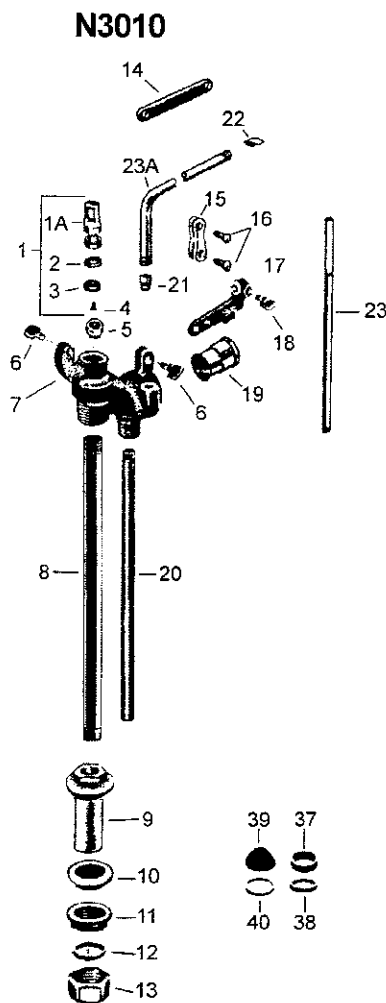

1. AS N3010: Brass Ballcock
2. AS N3055: Old style flush valve (no longer available)
Use AS 47088-0700 new style flush valve with trip lever.
3. AS N3075: Tank lever (no longer available)
(use AS 70437-0200 - 4" - plastic arm tank lever included in 47088-0700 flush valve) See Note
4. AS 47553-0020A: 2" x 6" x 1 1/2" Offset Tank Connection

Note: The 70437-0200 will not work with the N3055. It will only work with the 47088-0700.

No.	DESCRIPTION	PART NUMBER
1	Plunger S/A (Includes #1-4)	8339-07
1A	Plunger ** KIT ONLY **	33248-07
2	"U" Cup	1853-07
3	Seat Washer	233-17
4	Screw	190-07
5	Seat (nylon)	1852-07
6	Thumb Screw	557-17
7	Body ** KIT ONLY **	N3010
8	Shank Extension 7.57 Long ** KIT ONLY **	N3010
9	Shank	32974-07
10	Shank Washer	1026-07
11	Locknut	11383-07
12	Coupling Washer	125-07
13	Coupling Nut	226-47
14	Plunger Lever	33104-07
15	Link	1085-27
16	Rivet	1008-17
17	Rod Lever	32454-07
18	Thumb Screw	558-07
19	Volume Control S/A	10756-07
20	Hush Tube 6.94 Long ** KIT ONLY **	N3010
21	Adaptor ** KIT ONLY **	N3010
22	Clip	72989-07
23	Float Rod 8 1/2" Long	33230-0070A
23A	Refill Tube	72541-0070A
37	3/8" S.P.S. S.J. Washer	117-07
38	3/8" S.P.S. S.J. Friction Washer	359-07
39	1/2" O.D. S.J. Washer	411-37
40	1/4" O.D. S.J. Friction Washer	73030-07
	Lever Assembly (includes #14 - 17)	10740-07

No.	DESCRIPTION	PART NUMBER
1	Grommet	73058-07
2	Stop	73059-07
3	Guide Tube - 11 9/16" Long	73054-07
	Guide Tube - 12 5/16" Long	73055-07
	Guide Tube - 13 3/16" Long	73056-07
	Guide Tube - 14 11/16" Long	73057-07
4	Float S/A - 9 1/32" Long	73060-07
	Float S/A - 9 25/32" Long	73061-07
	Float S/A - 10 21/32" Long	73062-07
	Float S/A - 12 5/32" Long	73063-07
5	Seal	73069-07
6	Body	73050-07
7	Washer	1039-07
8	Lock Nut	73217-07
9	Washer - Soft Washer	73216-07
	Washer - Hard Washer	1039-07

*Circled parts still available

Click Image
for all tank
connections
←---

Flush Valve
3157.014
47088-07

Replaces N3055
(old style)

Plumbing Parts Depot

www.ppd1.biz

Plumbing Parts Depot

800-448-8977