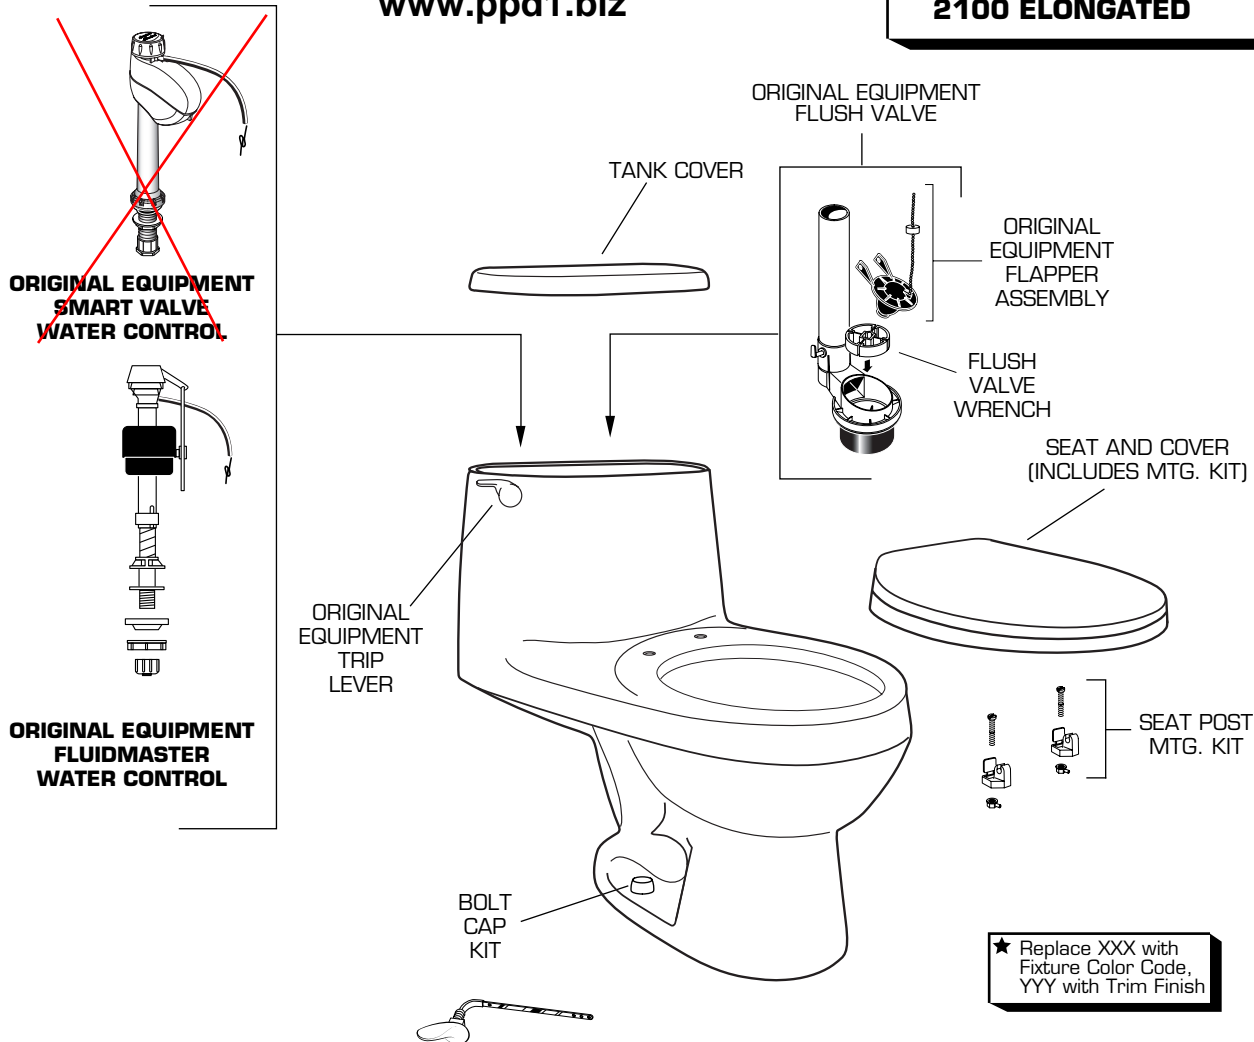

Plumbing Parts Depot  
www.ppd1.biz

★ Replace XXX with Fixture Color Code, YYY with Trim Finish

**REPLACEMENT BRASS ARM TRIP LEVER**  
LEFT HAND ONLY 8098.002 CHROME  
AVAILABLE IN THE 8098.020 WHITE  
FOLLOWING COLORS: 8098.099 POLISHED BRASS

	SMART VALVE	FLUIDMASTER
--	-------------	-------------

DESCRIPTION	COMPONENT	PKG QTY	
★ Tank Cover	735093-400.XXX	1	1
★ Seat and Cover - Round Front	5322.011.XXX	1	1
★ Seat and Cover - Elongated	5324.019.XXX	1	1
★ Seat Post Mtg. Kit	760030-100.XXX	1	1
ORIGINAL EQUIPMENT REPAIR PARTS		PKG QTY	
★ Bolt Cap Kit	034783-XXX0A	1	1
★ Trip Lever	047242-XXX0A	1	1
<del>Water Control Assembly (Smart Valve)</del>	<del>3198.000</del>	1	
Flush Valve	738499-0070A	1	
Flapper Assembly	738380-0070A	1	
Water Control Assembly (Fluidmaster)	738565-410.0070A		1
Flush Valve	738683-0070A		1
Flapper Assembly	738151-0070A		1
Flush Valve Wrench	738304-0070A	1	1