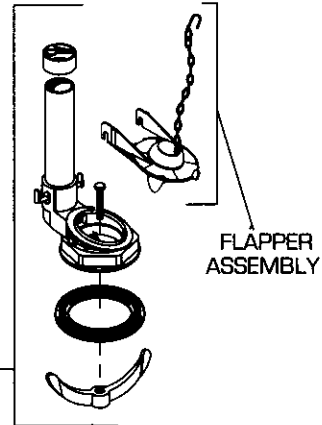

**ELLISSE TOILET
MODEL NUMBER**

**Plumbing Parts
Depot**

American Standard

2068.019

WATER CONTROL

**FLUSH VALVE
PRIOR TO 1/01/96**

**FLUSH VALVE
USED AFTER 1/01/96**

www.ppd1.biz

★ Replace XXX with Fixture Color Code, YYY with Trim Finish

	DESCRIPTION	COMPONENT	PKG QTY
	★ Tank Cover	735062-400.XXX	1
	★ Seat and Cover	5340.013.XXX	1
	DESCRIPTION	PART NUMBER	PKG QTY
	★ Bolt Cap Cover Plate Kit	034782-XXX0A	2
	Water Control Assy (with Float Ball)	738103-0070A	1
	★ Actuator Button (Finish)	738100-YYY0A	1
	★ Actuator Button (Color Match)	738100-XXX0A	1
PRIOR TO 1/01/96	Flush Valve	738069-0070A	1
	Flapper Assembly	738068-0070A	1
AFTER 1/01/96	Flush Valve	738109-0070A	1
	Flapper Assembly	738151-0070A	1
	Flush Valve Wrench	738304-0070A	1