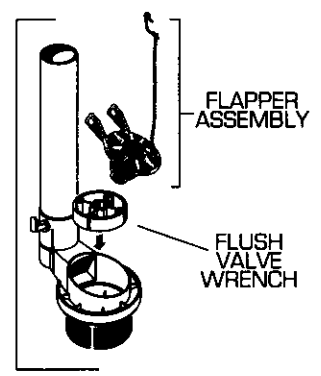

**ELLISSE TOILET
MODEL NUMBER**

**Plumbing Parts
Depot**

American Standard

2068.019

WATER CONTROL

**FLUSH VALVE
PRIOR TO 1/01/96**

**FLUSH VALVE
USED AFTER 1/01/96**

www.ppd1.biz

★ Replace XXX with Fixture Color Code, YYY with Trim Finish

	DESCRIPTION	COMPONENT	PKG QTY
	★ Tank Cover	735062-400.XXX	1
	★ Seat and Cover	5340.013.XXX	1
	DESCRIPTION	PART NUMBER	PKG QTY
	★ Bolt Cap Cover Plate Kit	034782-XXX0A	2
	Water Control Assy (with Float Ball)	738103-0070A	1
	★ Actuator Button (Finish)	738100-YYY0A	1
	★ Actuator Button (Color Match)	738100-XXX0A	1
PRIOR TO 1/01/96	Flush Valve	738069-0070A	1
	Flapper Assembly	738068-0070A	1
AFTER 1/01/96	Flush Valve	738109-0070A	1
	Flapper Assembly	738151-0070A	1
	Flush Valve Wrench	738304-0070A	1

▷ FOR COMPONENT PART ORDERING SEE CURRENT PRODUCT SELECTOR AND PRICING GUIDE.

NOTE: FLUSH VALVES AND FLAPPER ASSEMBLIES ARE NOT INTERCHANGEABLE