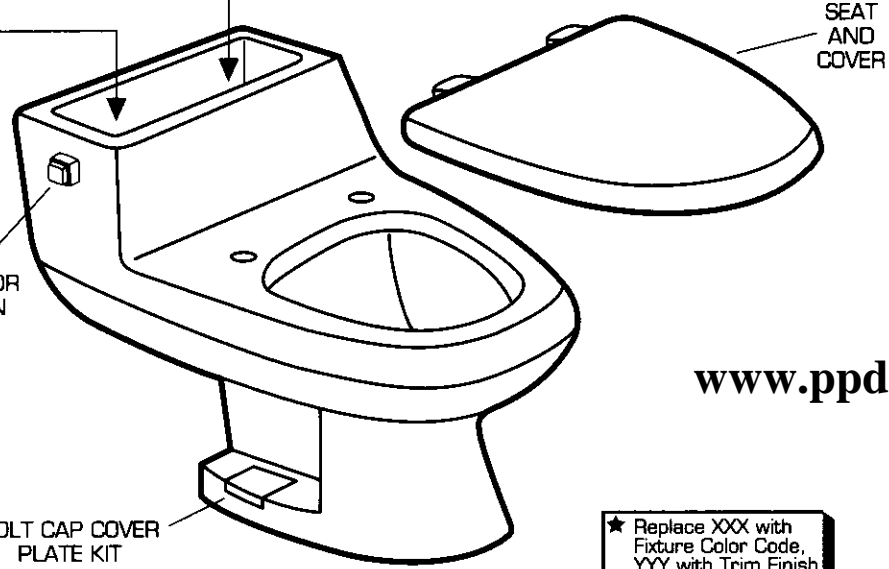

**ELLISSE TOILET
MODEL NUMBER**

**Plumbing Parts
Depot**

American Standard

2068.019

WATER CONTROL

**FLUSH VALVE
PRIOR TO 1/01/96**

**FLUSH VALVE
USED AFTER 1/01/96**

www.ppd1.biz

★ Replace XXX with Fixture Color Code, YYY with Trim Finish

	DESCRIPTION	COMPONENT	PKG QTY
	★ Tank Cover	735062-400.XXX	1
	★ Seat and Cover	5340.013.XXX	1
	DESCRIPTION	PART NUMBER	PKG QTY
	★ Bolt Cap Cover Plate Kit	034782-XXX0A	2
	Water Control Assy (with Float Ball)	738103-0070A	1
	★ Actuator Button (Finish)	738100-YYY0A	1
	★ Actuator Button (Color Match)	738100-XXX0A	1
PRIOR TO 1/01/96	Flush Valve	738069-0070A	1
	Flapper Assembly	738068-0070A	1
AFTER 1/01/96	Flush Valve	738109-0070A	1
	Flapper Assembly	738151-0070A	1
	Flush Valve Wrench	738304-0070A	1