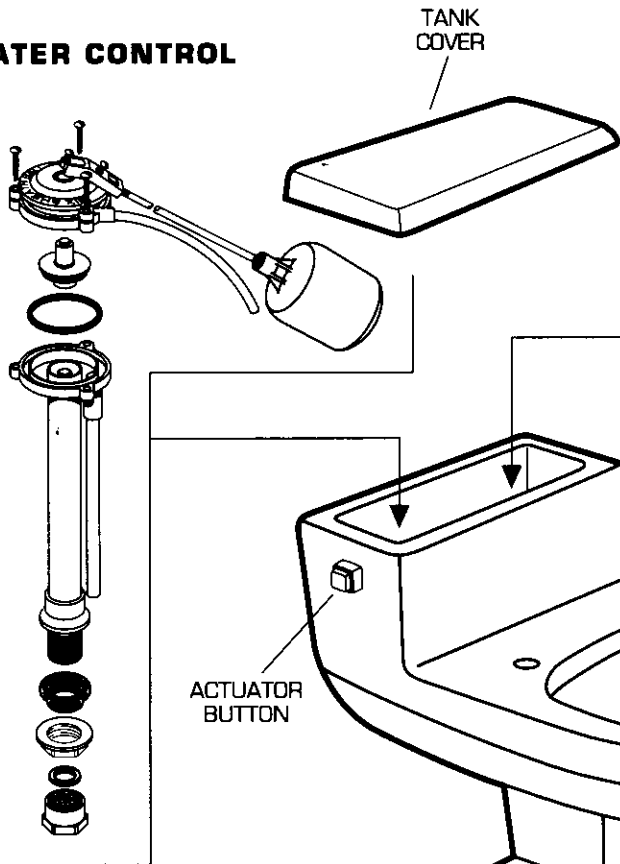

**ELLISSE TOILET
MODEL NUMBER**

**Plumbing Parts
Depot**

American Standard

2068.019

WATER CONTROL

**FLUSH VALVE
PRIOR TO 1/01/96**

**FLUSH VALVE
USED AFTER 1/01/96**

www.ppd1.biz

★ Replace XXX with Fixture Color Code, YYY with Trim Finish

	DESCRIPTION	COMPONENT	PKG QTY
	★ Tank Cover	735062-400.XXX	1
	★ Seat and Cover	5340.013.XXX	1
	DESCRIPTION	PART NUMBER	PKG QTY
	★ Bolt Cap Cover Plate Kit	034782-XXX0A	2
	Water Control Assy (with Float Ball)	738103-0070A	1
	★ Actuator Button (Finish)	738100-YYY0A	1
	★ Actuator Button (Color Match)	738100-XXX0A	1
PRIOR TO 1/01/96	Flush Valve	738069-0070A	1
	Flapper Assembly	738068-0070A	1
AFTER 1/01/96	Flush Valve	738109-0070A	1
	Flapper Assembly	738151-0070A	1
	Flush Valve Wrench	738304-0070A	1

▷ FOR COMPONENT PART ORDERING SEE CURRENT PRODUCT SELECTOR AND PRICING GUIDE.

NOTE: FLUSH VALVES AND FLAPPER ASSEMBLIES ARE NOT INTERCHANGEABLE