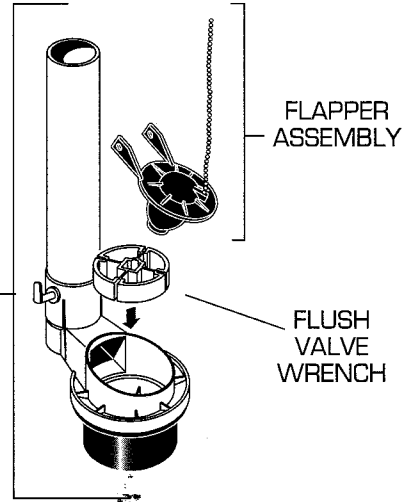

Plumbing Parts Depot
www.ppd1.biz

2038.016

WATER CONTROL

FLUSH VALVE

TRIP LEVER

BOLT CAP COVER

SEAT AND COVER
(INCLUDES MTG. KIT)

SEAT POST
MTG. KIT

DESCRIPTION	COMPONENT	PKG QTY
★ Tank Cover only	735085-400.XXX	1
★ Seat and Cover	5357.016.XXX	1
★ Seat Post Mtg. Kit	760030-100.XXX	1
DESCRIPTION	PART NUMBER	PKG QTY
★ Bolt Cap Kit	034783-XXXOA	2
★ Trip Lever	730283-YYYOA	1
Water Control Assy	3198.000	1
Flush Valve	738109-007OA	1
Flapper Assembly	738151-007OA	1
Flush Valve Wrench	738304-007OA	1