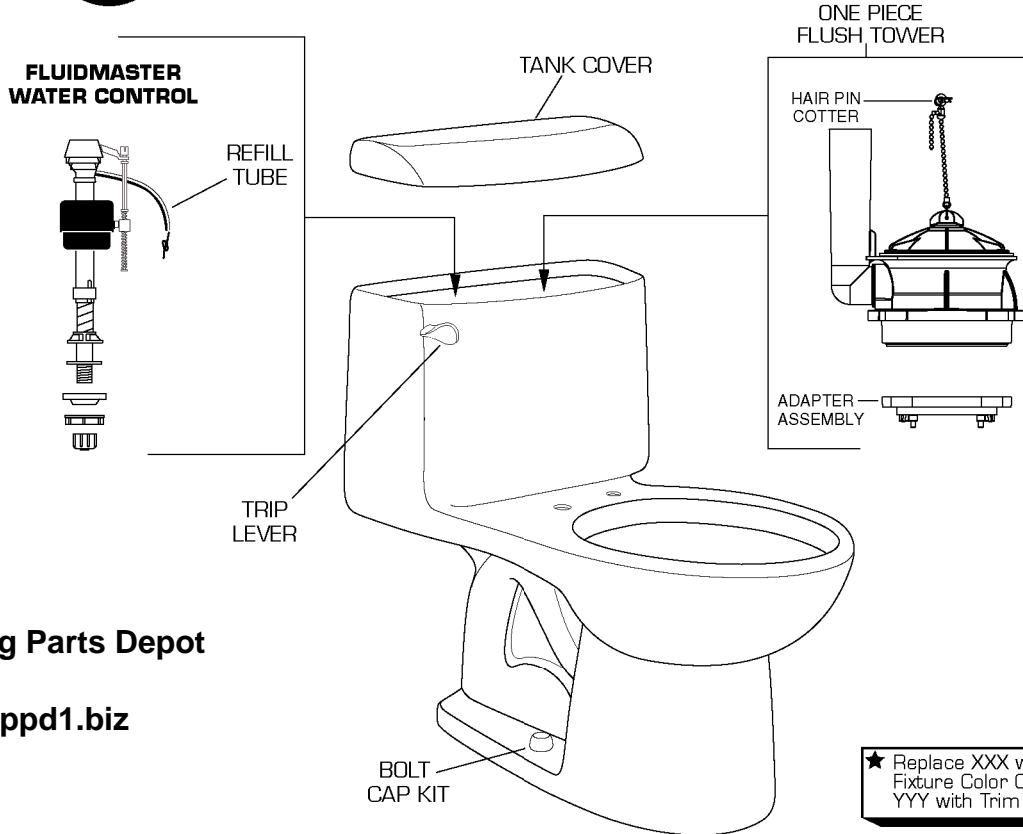

American Standard

CHAMPION®4
Flushing System

CHAMPION® 1 PIECE
MODEL NUMBER

2004 ELONGATED
2034 RIGHT HEIGHT™

Plumbing Parts Depot

www.ppd1.biz

★ Replace XXX with Fixture Color Code, YYY with Trim Finish

DESCRIPTION	COMPONENT	PKG QTY
★ Champion®4 Chinaware Tank Cover	735105-XXX0A	1
★ Traditional Chinaware Tank Cover	738126-XXX0A	1
ORIGINAL EQUIPMENT REPAIR PARTS	PART NUMBER	PKG QTY
★ Champion®4 Trip Lever Assembly	738772-XXX0A	1
★ Traditional Trip Lever Assembly	738963-XXX0A	1
Champion®4 Water Control Assembly	738565-425.0070A	1
Champion®4 Valve Seal Kit	7301111-0070A	1
Champion®4 Flush Valve Assembly	3280.040-0070A	1
Champion®4 Adapter Assembly - Kit #247	738826-0070A	1
Champion®4 PVC Refill Tube	738570-1020A	1
Champion®4 Clevis Pin Assembly	738985-0070A	1
★ Bolt Cap Kit - #128	034783-XXX0A	1
★ Traditional Bolt Cap Kit	7301134-XXX0A	1
Refill Tube Clip	072989-0070A	1
★ Champion®4 Seat	5325.010.XXX	1
★ Traditional Seat	5260.012.XXX	1