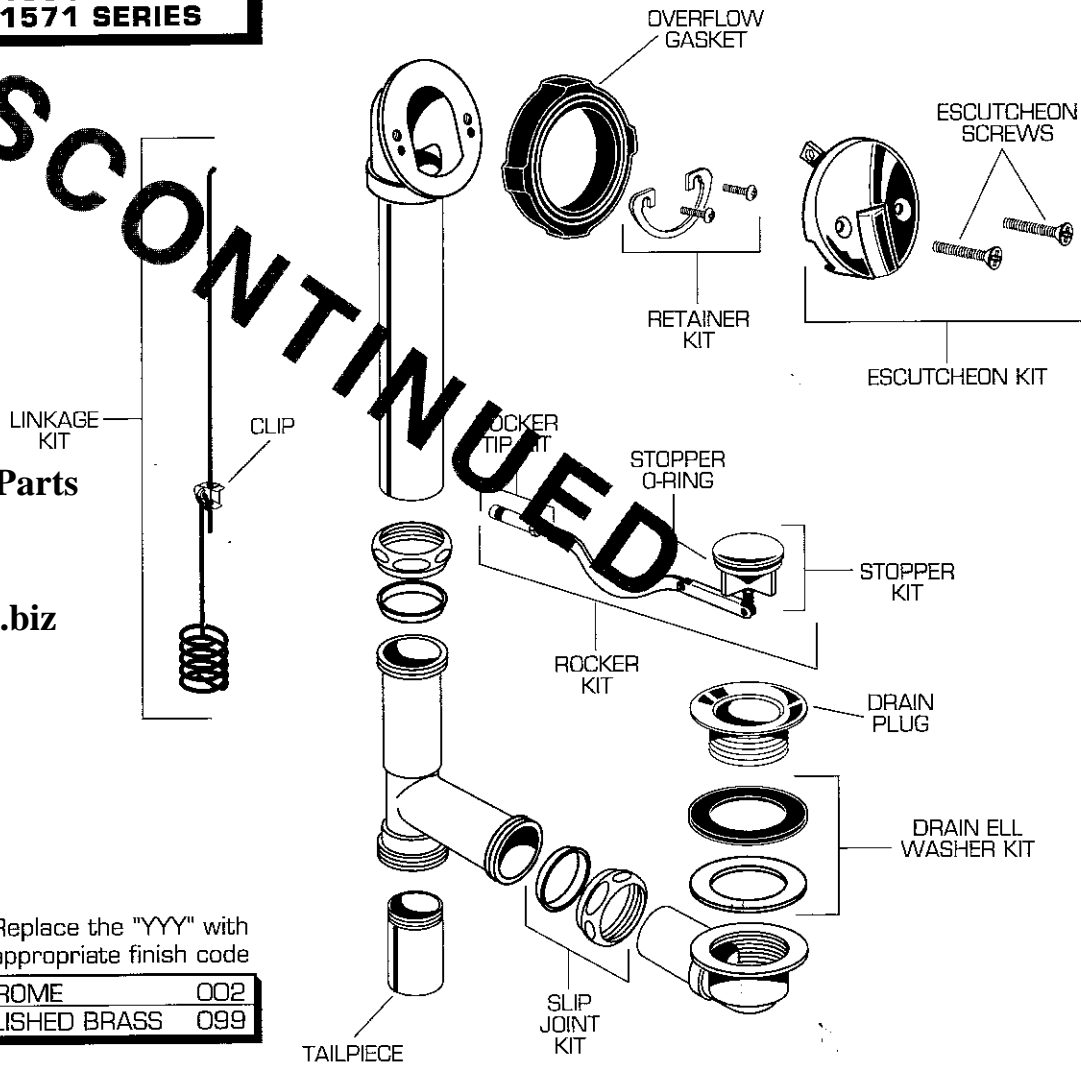

**CADET BATH DRAINS
TRIP LEVER POP-UP DRAIN**

MODEL NUMBERS

**1541 SERIES
1551 SERIES
1571 SERIES**

American Standard

DISCONTINUED

**Plumbing Parts
Depot**

www.ppd1.biz

★ Replace the "YYY" with appropriate finish code

CHROME	002
POLISHED BRASS	099

REPAIR PARTS	DESCRIPTION	PART NUMBER ★	PKG QTY	
Drain Parts	Escutcheon Screws	072216-YYYQA	2	
	Escutcheon Kit	066486-YYYQA	1	
	Retainer Kit	066482-0070A	1	
	Overflow Gasket	070770-0070A	1	
	Linkage Kit	14" Deep Tubs	066489-0070A	1
		16" Deep Tubs	066490-0070A	1
		18" Deep Tubs	066491-0070A	1
	Clip	070771-0070A	1	
	Tailpiece - 17 Gauge	070790-0070A	1	
	Tailpiece - 20 Gauge	070791-0070A	1	
	Slip Joint Kit	066483-0070A	1	
	Drain Ell Washer Kit	066484-0070A	1	
	Drain Plug	070744-YYYQA	1	
	Stopper Kit	066493-YYYQA	1	
	Stopper O-Ring	070748-0070A	1	
Rocker Kit	066494-YYYQA	1		
Rocker Tip Kit	066495-0070A	1		