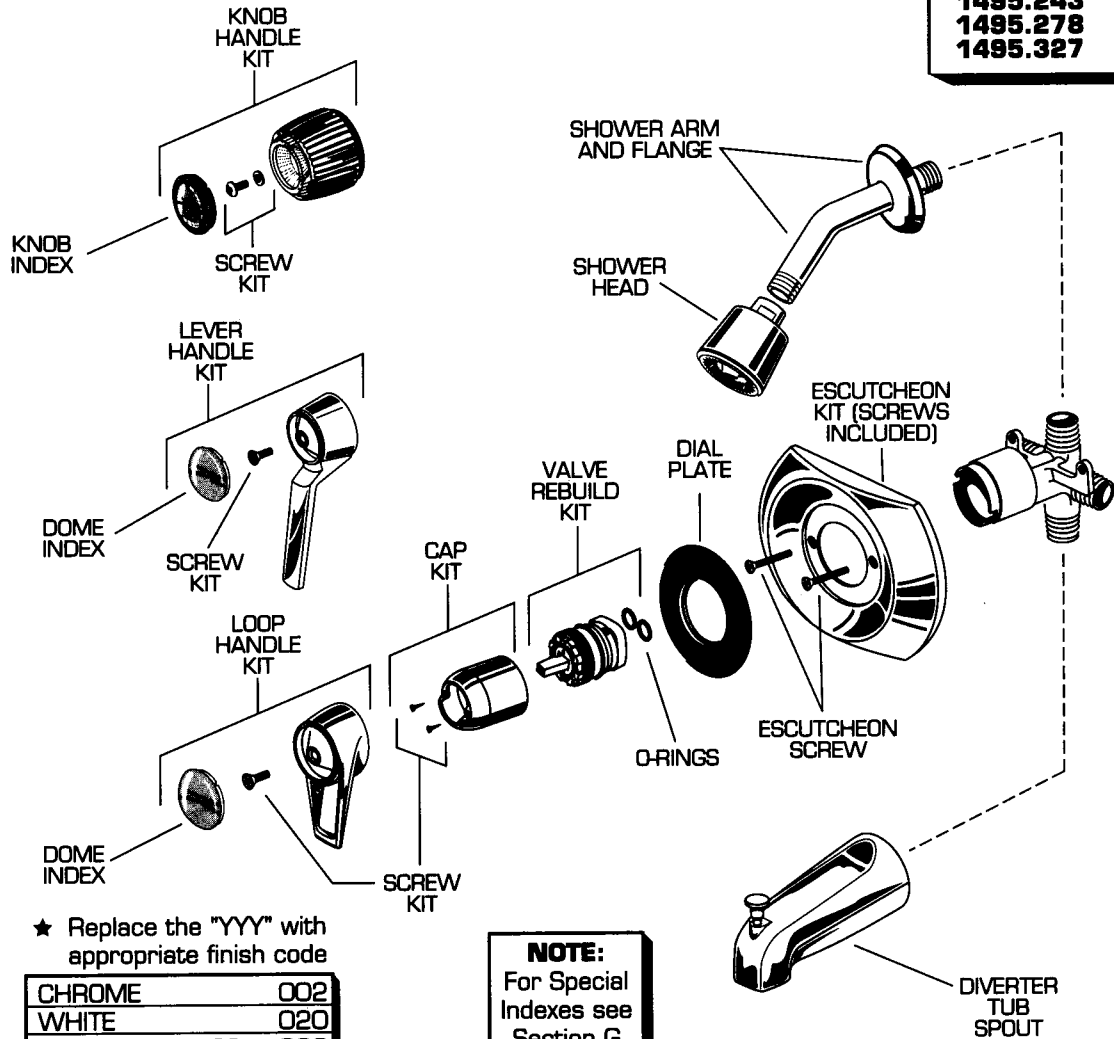

www.ppd1.biz

1495.143	1495.343
1495.227	1495.378
1495.232	1495.427
1495.243	1495.432
1495.278	1495.478
1495.327	

REPAIR PARTS	DESCRIPTION	PART NUMBER ★	PKG QTY
Handles	Lever Handle Kit	050073-YYYOA	1
	Dome Index	043397-0070A	1
	Loop Handle Kit	050064-YYYOA	1
	Knob Handle Kit	050063-0070A	1
	Knob Index	043396-0070A	1
	Screw Kit	066539-0070A	1
Valve Parts	Valve Rebuild Kit	044885-0070A	1
	Cap Kit	066266-YYYOA	1
	Escutcheon Kit	011072-YYYOA	2
	Escutcheon Screw	063778-0070A	1
	O-Rings	044856-0070A	2
Trim Parts	Dial Plate	011077-0170A	1
	Shower Head	010509-YYYOA	1
	Shower Arm and Flange	023560-YYYOA	1
	Diverter Tub Spout	022635-YYYOA	1
	Diverter Tub Spout (Slip-On)	022650-YYYOA	1

CHROME	002
WHITE	020
POLISHED BRASS	099
VELVET	285
VELVET/BRASS	287

REPAIR PARTS	DESCRIPTION	PART NUMBER ★	PKG QTY
Handle Parts	Lever Handle	078524-YYYOA	1
	Handle Screw Kit	030126-007OA	1
	Loop Handle	051315-YYYOA	1
	Loop Handle Index Kit	030126-007OA	1
Faucet Parts	Escutcheon Cap Set	030242-YYYOA	1
	Escutcheon Screw	043467-YYYOA	2
	Escutcheon and Screws	078538-YYYOA	1
	Hot Limit Stop	023593-007OA	1
	Check Stop	078321-007OA	1
	Screwdriver Stop	051122-007OA	1
	Cartridge	023529-007OA	1
	Cartridge Screws (1-1/2")	023603-007OA	3
Trim Parts	Shower Arm and Flange	023560-YYYOA	1
	Shower Head (Before 12/99)	010509-YYYOA	1
	Shower Head (After 12/99)	M953530-YYYOA	1
	Diverter Tub Spout (Slip-on)	022650-YYYOA	1
	Diverter Tub Spout (IPS)	022635-YYYOA	1
	Escutcheon Decal	060129-007OA	1