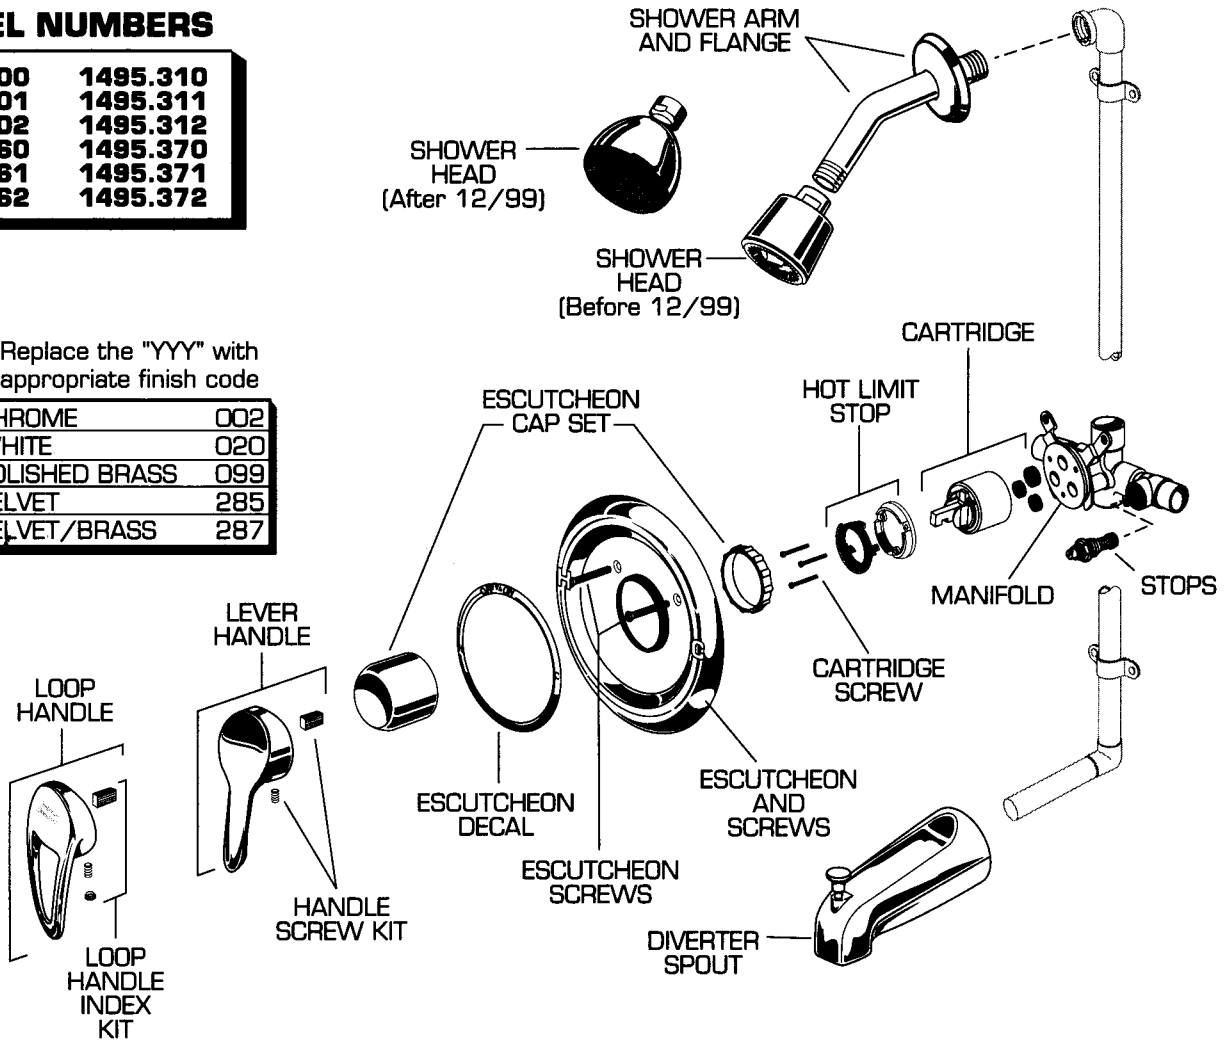

CHROME	002
WHITE	020
POLISHED BRASS	099
VELVET	285
VELVET/BRASS	287

REPAIR PARTS	DESCRIPTION	PART NUMBER ★	PKG QTY
Handle Parts	Lever Handle	078524-YYYOA	1
	Handle Screw Kit	030126-007OA	1
	Loop Handle	051315-YYYOA	1
	Loop Handle Index Kit	030126-007OA	1
Faucet Parts	Escutcheon Cap Set	030242-YYYOA	1
	Escutcheon Screw	043467-YYYOA	2
	Escutcheon and Screws	078538-YYYOA	1
	Hot Limit Stop	023593-007OA	1
	Check Stop	078321-007OA	1
	Screwdriver Stop	051122-007OA	1
	Cartridge	023529-007OA	1
	Cartridge Screws (1-1/2")	023603-007OA	3
Trim Parts	Shower Arm and Flange	023560-YYYOA	1
	Shower Head (Before 12/99)	010509-YYYOA	1
	Shower Head (After 12/99)	M953530-YYYOA	1
	Diverter Tub Spout (Slip-on)	022650-YYYOA	1
	Diverter Tub Spout (IPS)	022635-YYYOA	1
	Escutcheon Decal	060129-007OA	1

★ Replace the "YYY" with appropriate finish code

CHROME	002
WHITE	020
POLISHED BRASS	099
VELVET	285
VELVET/BRASS	287

REPAIR PARTS	DESCRIPTION	PART NUMBER ★	PKG QTY
Handle Parts	Handle	078524-YYYQA	1
	Loop Handle	051315-YYYQA	1
	Loop Handle Index Set	030126-007QA	1
	Handle Screw Kit	030126-007QA	1
Faucet Parts	Hot Limit Stop	023593-007QA	1
	Cartridge	023529-007QA	1
	Cartridge Screws (1-1/2")	023603-007QA	3
	Screwdriver Stops	051122-007QA	1
	Check Stops	078321-007QA	1
	Spacer and Seals (Before 6/95)	051015-007QA	1
	O-Rings for Spacers (Before 6/95)	077166-007QA	4
	Pressure Balancing Unit (Before 6/95)	077171-007QA	1
	Pressure Balancing Unit (After 6/95)	051091-007QA	1
	Disk with Screws	051207-007QA	1
	Escutcheon Cap Set	030243-YYYQA	1
Trim Parts	Escutcheon Screws	078016-YYYQA	2
	Escutcheon and Screws	078538-YYYQA	1
	Shower Arm and Flange	023560-YYYQA	1
	Shower Head (Before 12/99)	010509-YYYQA	1
	Shower Head (After 12/99)	M953530-YYYQA	1
	Diverter Tub Spout (Slip-on)	022650-YYYQA	1
	Diverter Tub Spout (IPS)	022635-YYYQA	1
	Escutcheon Decal	060129-007QA	1