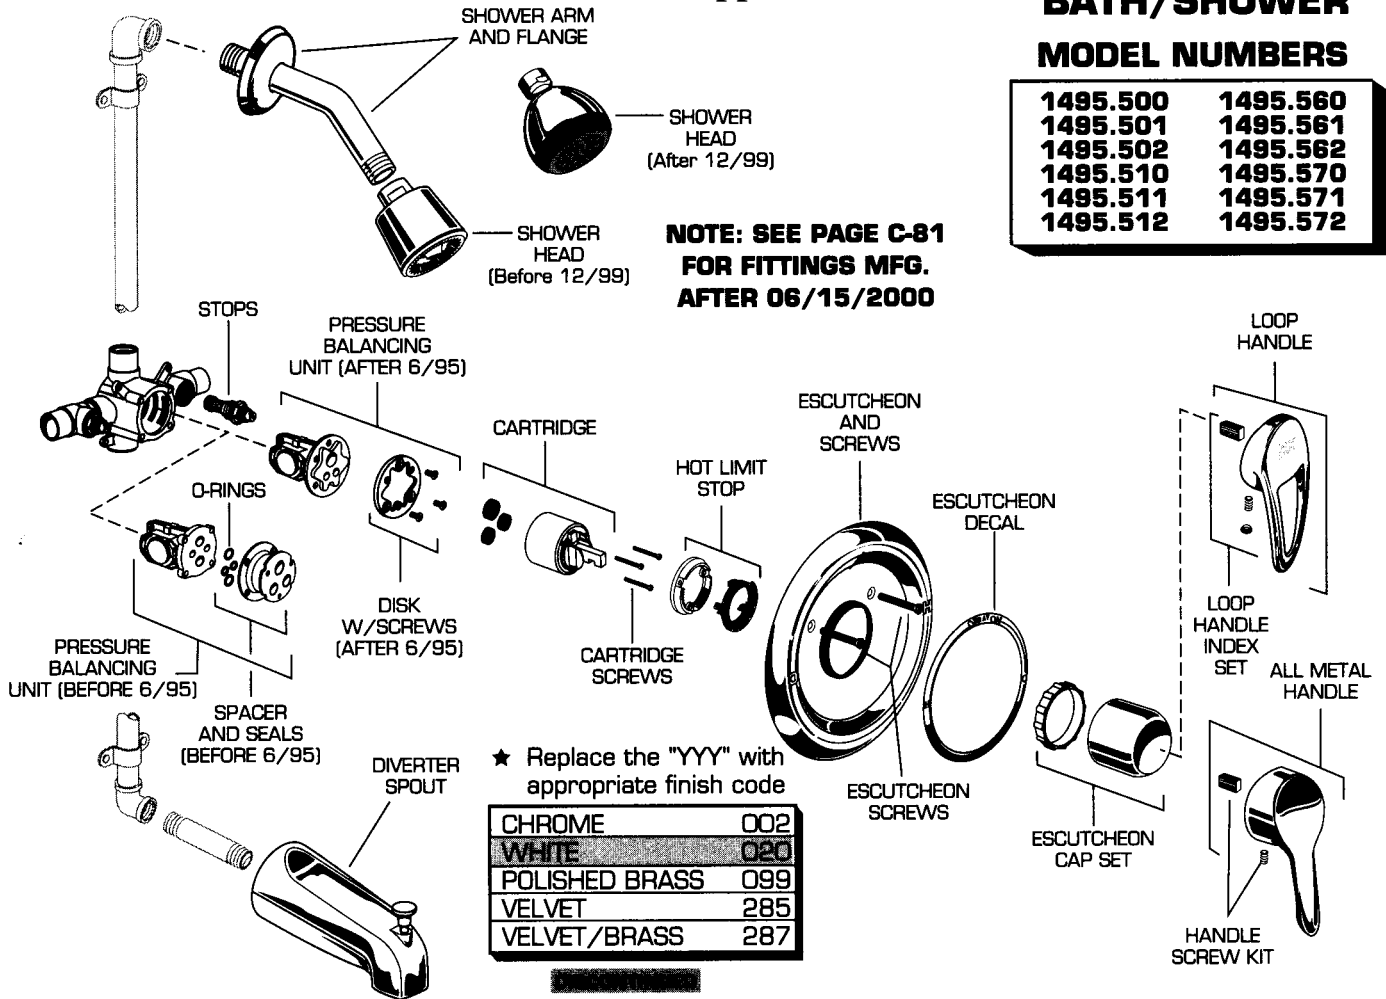

CHROME	002
WHITE	020
POLISHED BRASS	099
VELVET	285
VELVET/BRASS	287

REPAIR PARTS	DESCRIPTION	PART NUMBER ★	PKG QTY
Handle Parts	Lever Handle	078524-YYYOA	1
	Handle Screw Kit	030126-007OA	1
	Loop Handle	051315-YYYOA	1
	Loop Handle Index Kit	030126-007OA	1
Faucet Parts	Escutcheon Cap Set	030242-YYYOA	1
	Escutcheon Screw	043467-YYYOA	2
	Escutcheon and Screws	078538-YYYOA	1
	Hot Limit Stop	023593-007OA	1
	Check Stop	078321-007OA	1
	Screwdriver Stop	051122-007OA	1
	Cartridge	023529-007OA	1
	Cartridge Screws (1-1/2")	023603-007OA	3
Trim Parts	Shower Arm and Flange	023560-YYYOA	1
	Shower Head (Before 12/99)	010509-YYYOA	1
	Shower Head (After 12/99)	M953530-YYYOA	1
	Diverter Tub Spout (Slip-on)	022650-YYYOA	1
	Diverter Tub Spout (IPS)	022635-YYYOA	1
	Escutcheon Decal	060129-007OA	1

★ Replace the "YYY" with appropriate finish code

CHROME	002
WHITE	020
POLISHED BRASS	099
VELVET	285
VELVET/BRASS	287

REPAIR PARTS	DESCRIPTION	PART NUMBER ★	PKG QTY
Handle Parts	Handle	078524-YYYQA	1
	Loop Handle	051315-YYYQA	1
	Loop Handle Index Set	030126-007QA	1
	Handle Screw Kit	030126-007QA	1
Faucet Parts	Hot Limit Stop	023593-007QA	1
	Cartridge	023529-007QA	1
	Cartridge Screws (1-1/2")	023603-007QA	3
	Screwdriver Stops	051122-007QA	1
	Check Stops	078321-007QA	1
	Spacer and Seals (Before 6/95)	051015-007QA	1
	O-Rings for Spacers (Before 6/95)	077166-007QA	4
	Pressure Balancing Unit (Before 6/95)	077171-007QA	1
	Pressure Balancing Unit (After 6/95)	051091-007QA	1
	Disk with Screws	051207-007QA	1
	Escutcheon Cap Set	030243-YYYQA	1
Trim Parts	Escutcheon Screws	078016-YYYQA	2
	Escutcheon and Screws	078538-YYYQA	1
	Shower Arm and Flange	023560-YYYQA	1
	Shower Head (Before 12/99)	010509-YYYQA	1
	Shower Head (After 12/99)	M953530-YYYQA	1
	Diverter Tub Spout (Slip-on)	022650-YYYQA	1
	Diverter Tub Spout (IPS)	022635-YYYQA	1
	Escutcheon Decal	060129-007QA	1