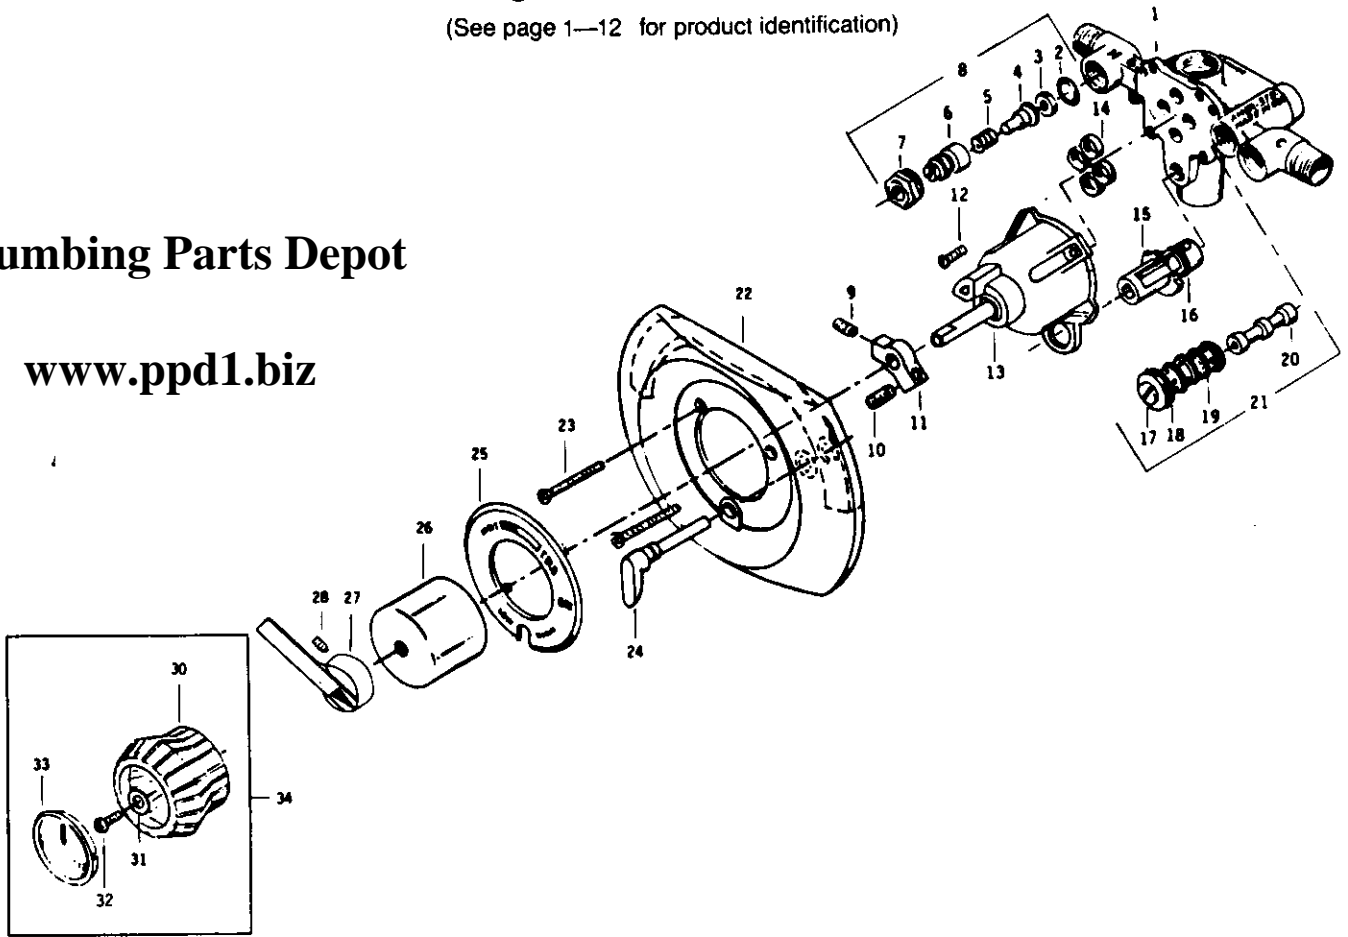

www.ppd1.biz

AMERICAN-STANDARD Plumbing Fittings Replacement Parts

Ultra-Mix™ Pressure Balancing Valve—1363 series

(See page 1—12 for product identification)

Plumbing Parts Depot

www.ppd1.biz

Item No.	Part No.	Description
1.*	10513.07	Manifold body
2.	13205.07	'O' ring
3.	10531.07	Seat washer
4.	10530.07	Poppet stem
5.	818.27	Spring
6.	10528.07	Stem
7.	10529.07	Stem nut
8.	10527.07	Check stop S/A
9.	10520.07	Set screw
10.	70342.07	Set screw
11.	10521.04	Stop ring
12.	915.17	Screw
13.	10515.04	Cartridge S/A
14.	69437.07	Cartridge seals
15.	10526.07	Volume control shaft
16.	1799.07	'O' ring
17.*	10534.07	Sleeve
18.	1609.07	'O' ring
19.	59225.07	'O' ring
20.*	10535.07	Spool

66269-0070A

Item No.	Part No.	Description
21.	10532.07	Sleeve S/A
22.	10536.02	Escutcheon S/A — includes dial plate and volume control lever
23.	63938.02	Escutcheon screws
24.	10884.02	Volume control lever
25.	10881.07	Dial plate
26.	10540.02	Cartridge cover
27.	10889.02	Lever handle S/A — includes set screw
28.	37957.09	Set screw
29.	27816.07	Plug
30.	10883.07	Crystalline handle
31.	94.27	Washer
32.	170.02	Screw
33.	10885.0721	Index button
34.	68614.02	Handle S/A