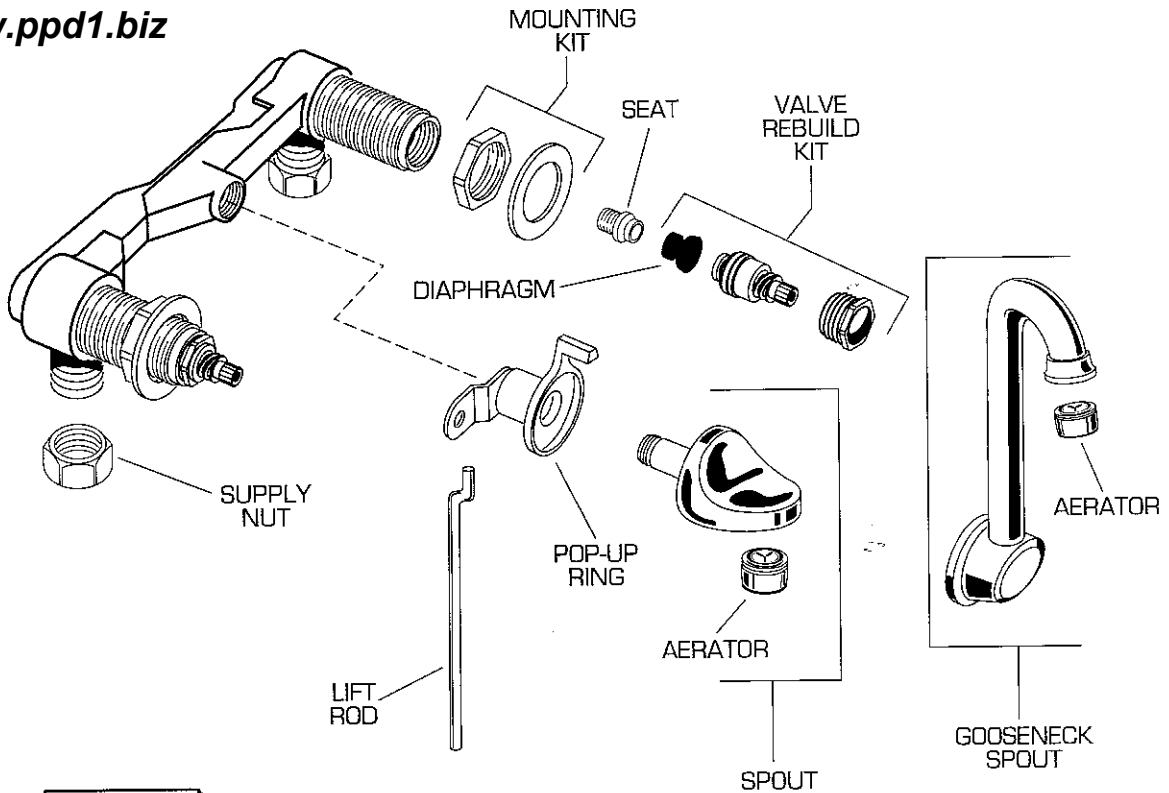

**2605.293    5300.124**  
**4300.117    7517.063**

Plumbing Parts Depot

www.ppd1.biz

**NOTE:**  
For Drain  
Parts see  
Section G

REPAIR PARTS	DESCRIPTION	PART NUMBER*	PKG QTY
Handles	See Heritage Spread Handles Sheet in Section E		
Faucet Parts	Valve Rebuild Kit (Knob Handle)	066289-0070A	1 pair
	Valve Rebuild Kit (Lever Handle)	066290-0070A	1 pair
	Diaphragm	072940-0070A	2
	Seat	066292-0040A	2
	Mounting Kit	069089-0070A	2 sets
	Aerator	066070-0020A	*1
	Spout (Non Pop-up)	● 066479-0020A	1
	Spout (Pop-up)	066480-0020A	1
	Pop-up Ring	005412-0020A	1
	Lift Rod	025841-0070A	1
	Supply Nut (Brass)	024220-0070A	2
	Gooseneck Spout	● 066478-0020A	1